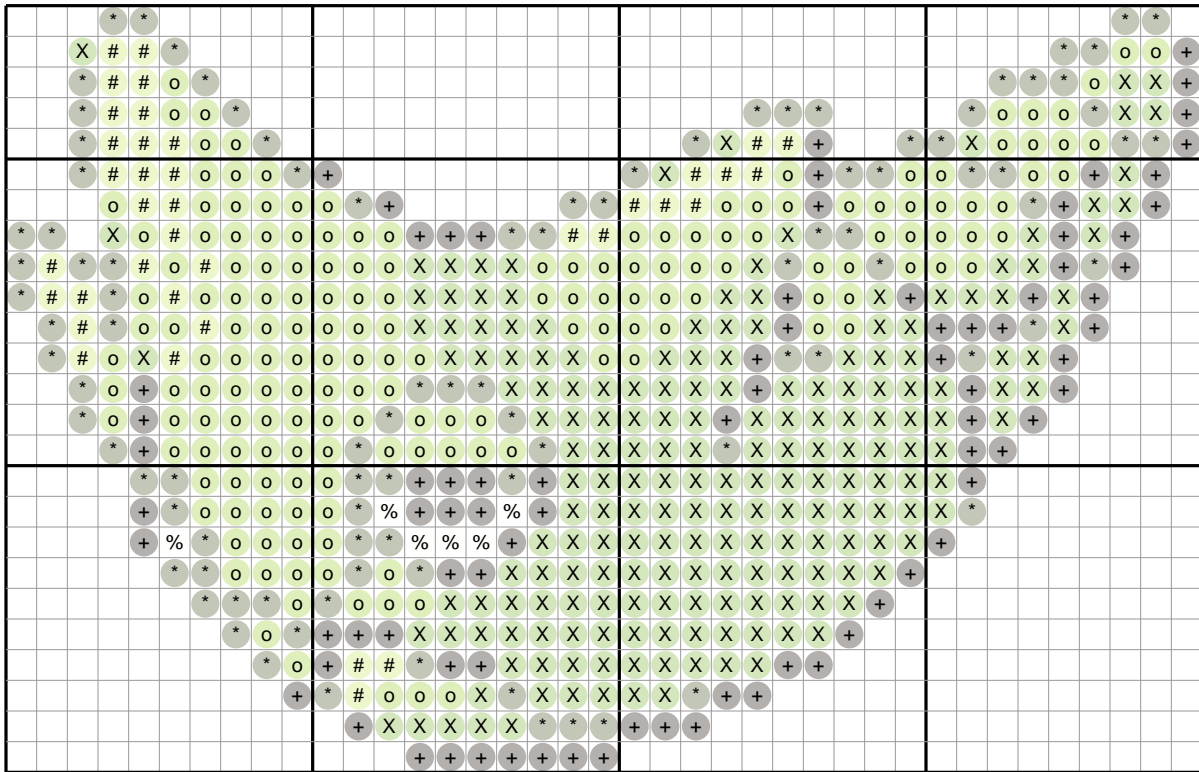

Metapod #0011 — Diamond Painting Chart

39 x 25 drills · 600 drills · 6 DMC colors · 3.8 x 2.5 in at 2.5mm drills
ninepocket.net — free Pokemon diamond painting charts (round-drill symbols, DMC colors)

Drill Legend (DMC)

Sym	Color	DMC	Name	Drills
X		906	Parrot Green Md	200
o		704	Chartreuse Bright	175
*		936	Avocado Grn V Dk	98
+		3371	Black Brown	83
#		907	Parrot Green Lt	38
%		White	White	6