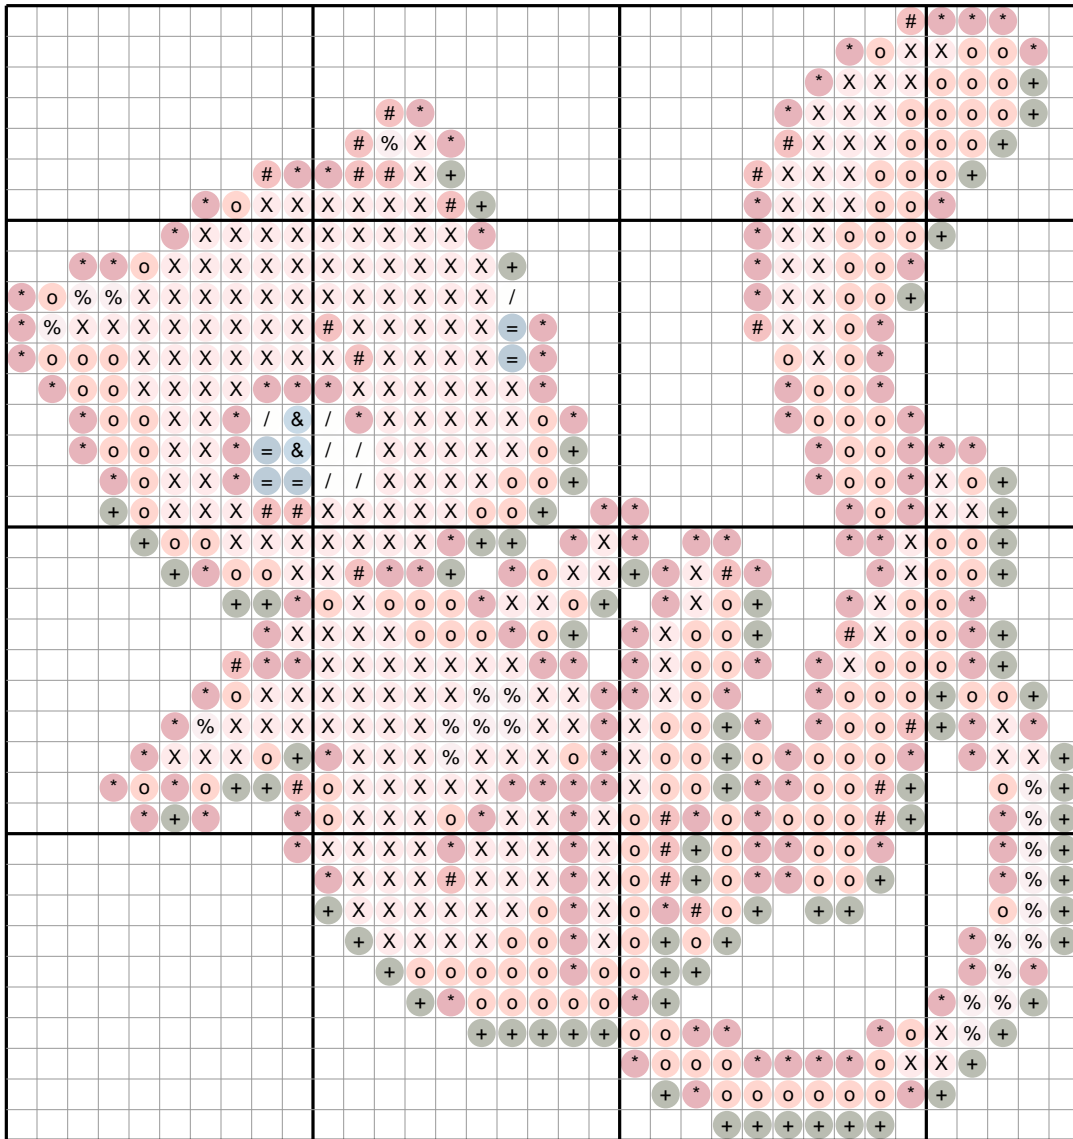

Mew #0151 — Diamond Painting Chart

35 x 37 drills · 701 drills · 9 DMC colors · 3.4 x 3.6 in at 2.5mm drills
ninepocket.net — free Pokemon diamond painting charts (round-drill symbols, DMC colors)

Drill Legend (DMC)

| Sym | Color | DMC | Name | Drills |
|-----|---|-------|---------------------|--------|
| X |  | 3689 | Mauve Light | 241 |
| o |  | 3340 | Apricot Med | 164 |
| * |  | 304 | Red Medium | 152 |
| + |  | 934 | Avocado Grn Black | 81 |
| # |  | 350 | Coral Medium | 27 |
| % |  | 151 | Dusty Rose Vry Lt | 22 |
| / |  | White | White | 7 |
| = |  | 312 | Baby Blue Very Dark | 5 |
| & |  | 322 | Baby Blue Dark | 2 |