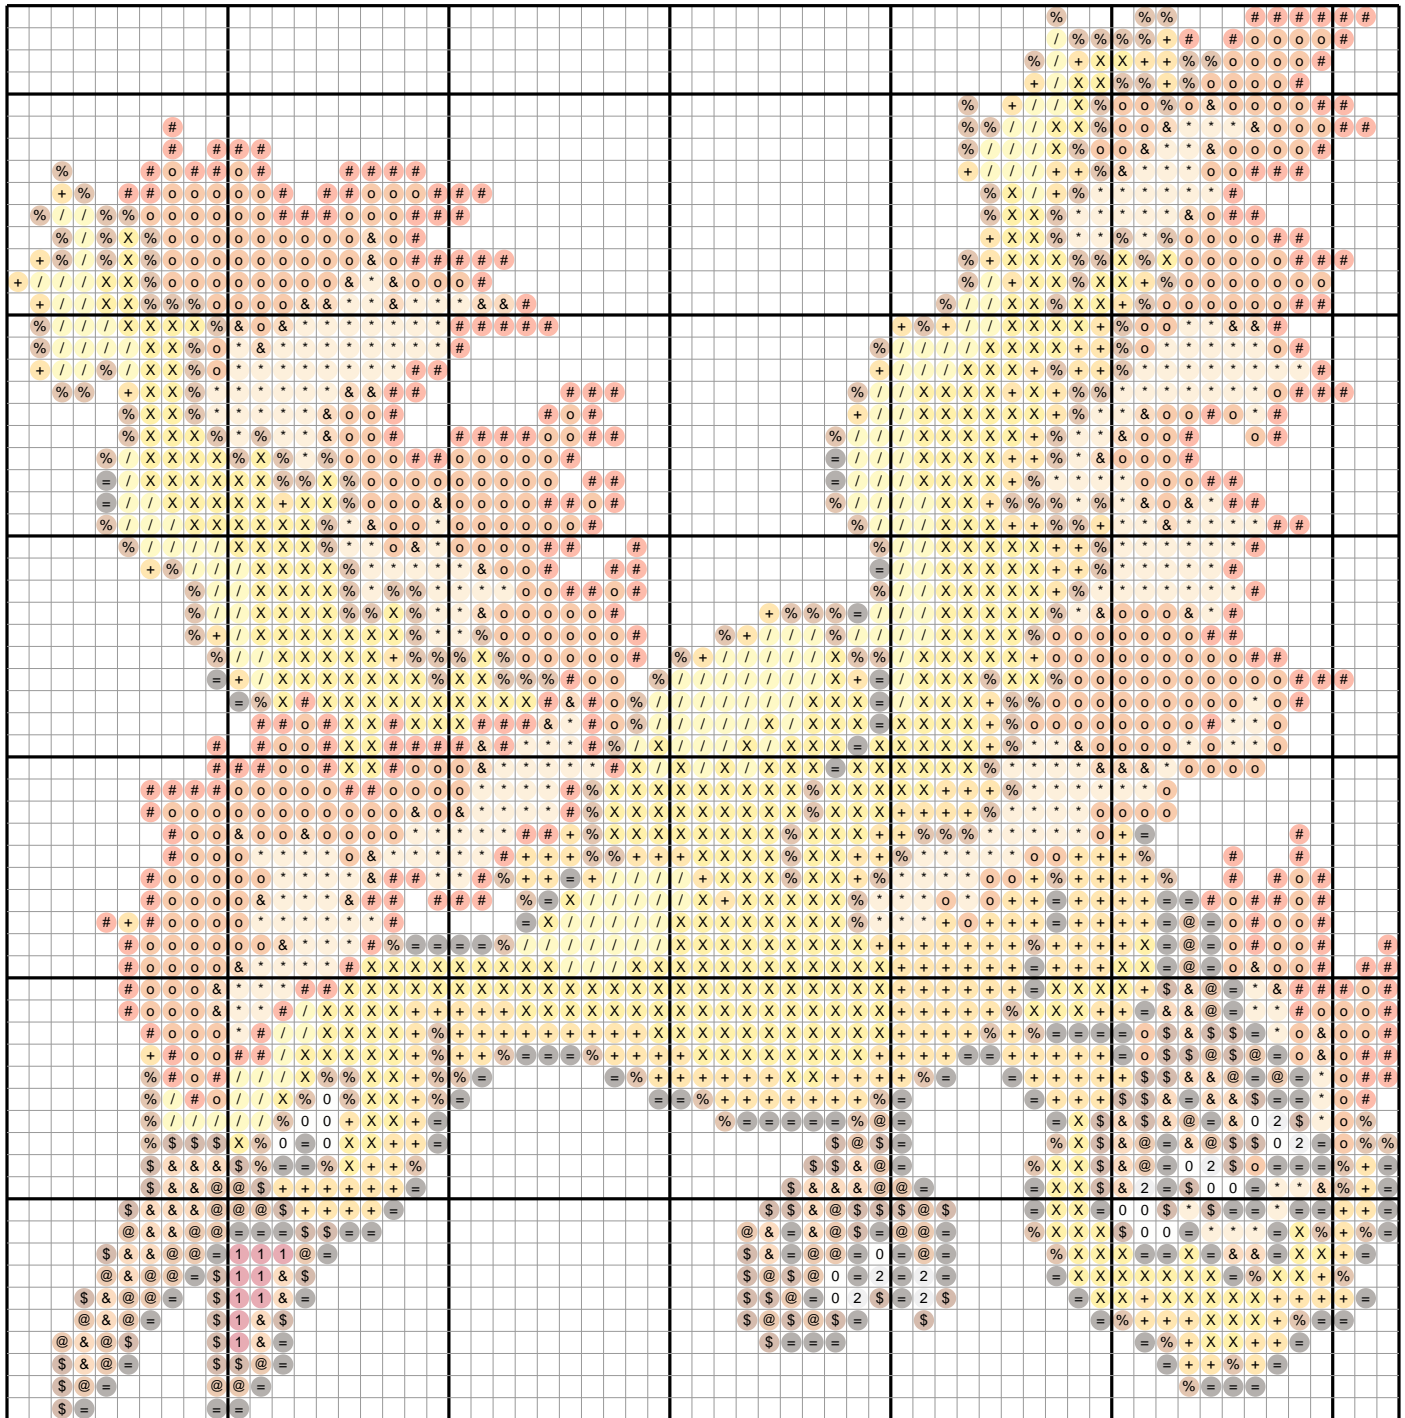

Moltres #0146 — Diamond Painting Chart

63 x 64 drills · 2431 drills · 14 DMC colors · 6.2 x 6.3 in at 2.5mm drills
ninpocket.net — free Pokemon diamond painting charts (round-drill symbols, DMC colors)

Drill Legend (DMC)

Sym	Color	DMC	Name	Drills
X		444	Lemon Dark	474
o		946	Burnt Orange Med	376
*		3855	Autumn Gold Lt	264
+		972	Canary Deep	245
#		606	Orange?Red Bright	239
%		920	Copper Med	225
/		307	Lemon	178
=		3371	Black Brown	155
&		3853	Autumn Gold Dk	110
\$		918	Red?Copper Dark	74
@		921	Copper	57
0		White	White	17
1		817	Coral Red Very Dark	9
2		415	Pearl Gray	8