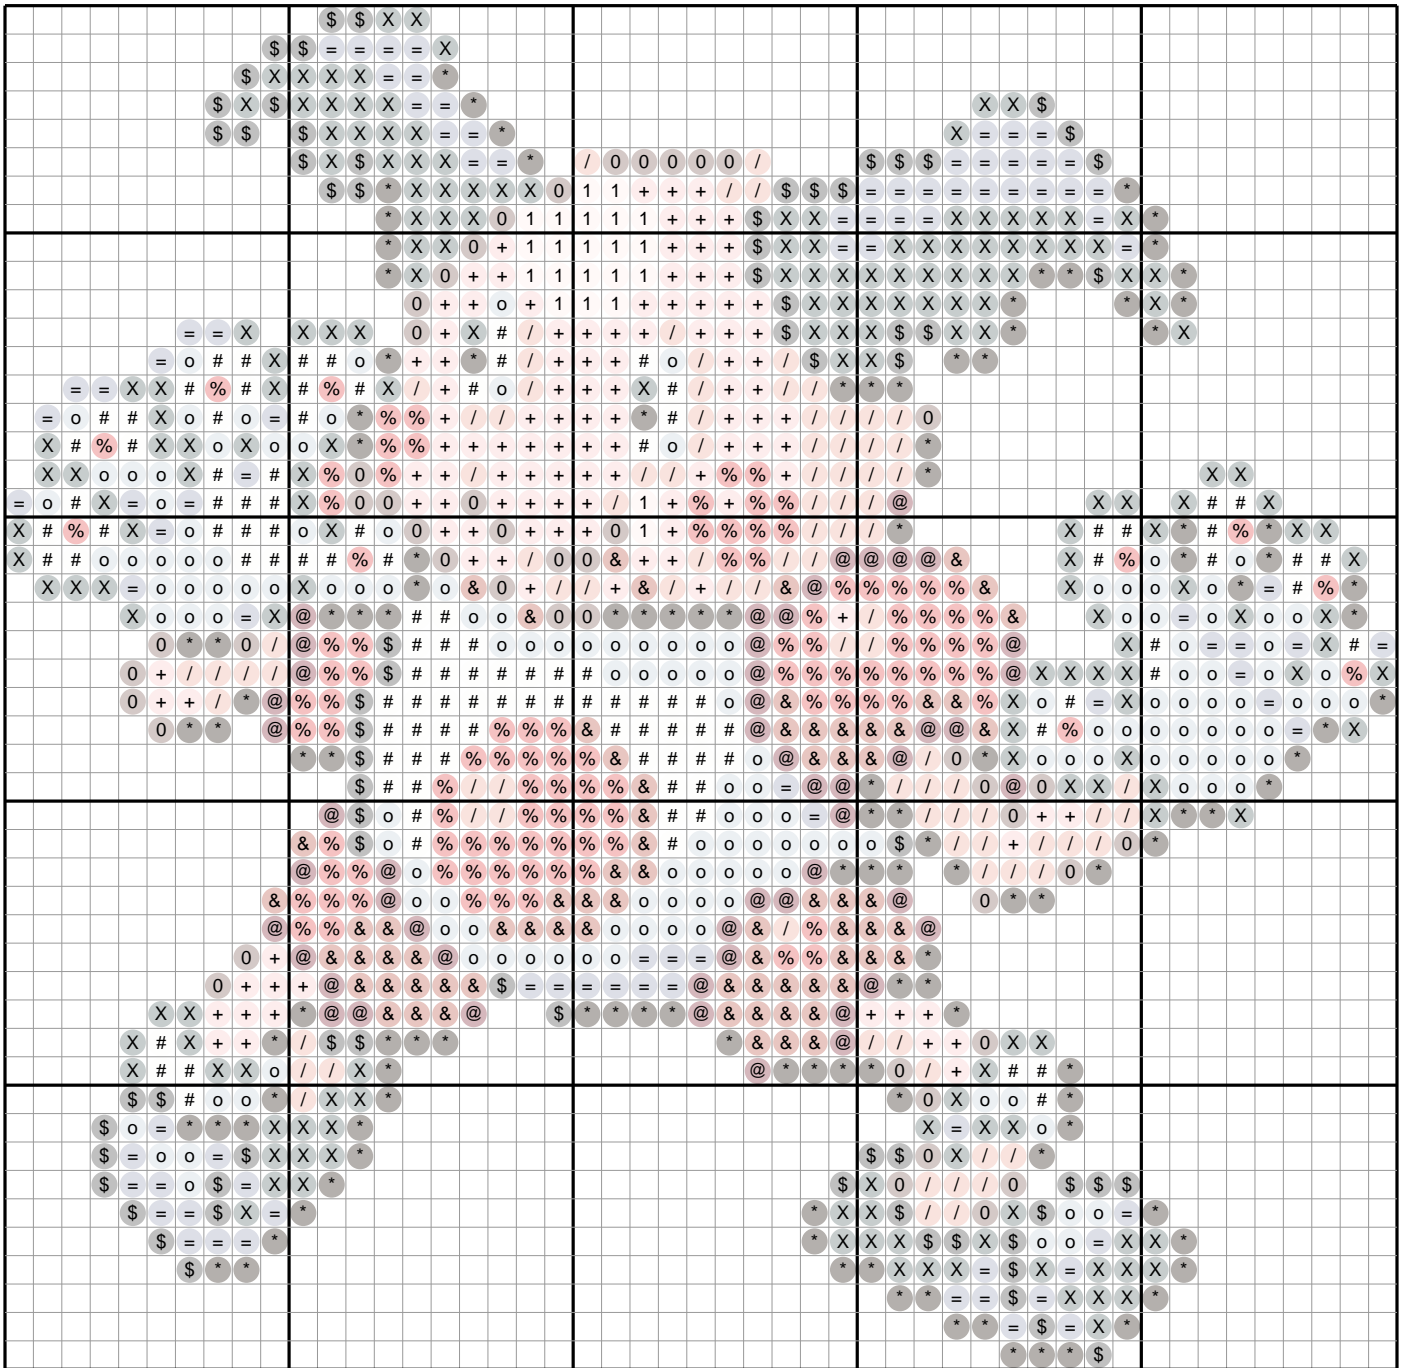

Mr Mime #0122 — Diamond Painting Chart

49 x 48 drills · 1263 drills · 13 DMC colors · 4.8 x 4.7 in at 2.5mm drills
ninepocket.net — free Pokemon diamond painting charts (round-drill symbols, DMC colors)

Drill Legend (DMC)

Sym	Color	DMC	Name	Drills
X		924	Gray Green Vy Dark	196
o		3752	Antique Blue Very Lt	151
*		3371	Black Brown	127
+		3779	Rosewood Ult Vy Lt	114
#		White	White	111
%		350	Coral Medium	110
/		758	Terra Cotta Vy Lt	95
=		160	Blue Gray Medium	94
&		3830	Terra Cotta	73
\$		3799	Pewter Gray Vy Dk	72
@		902	Garnet Very Dark	52
0		3860	Cocoa	46
1		819	Baby Pink Light	22