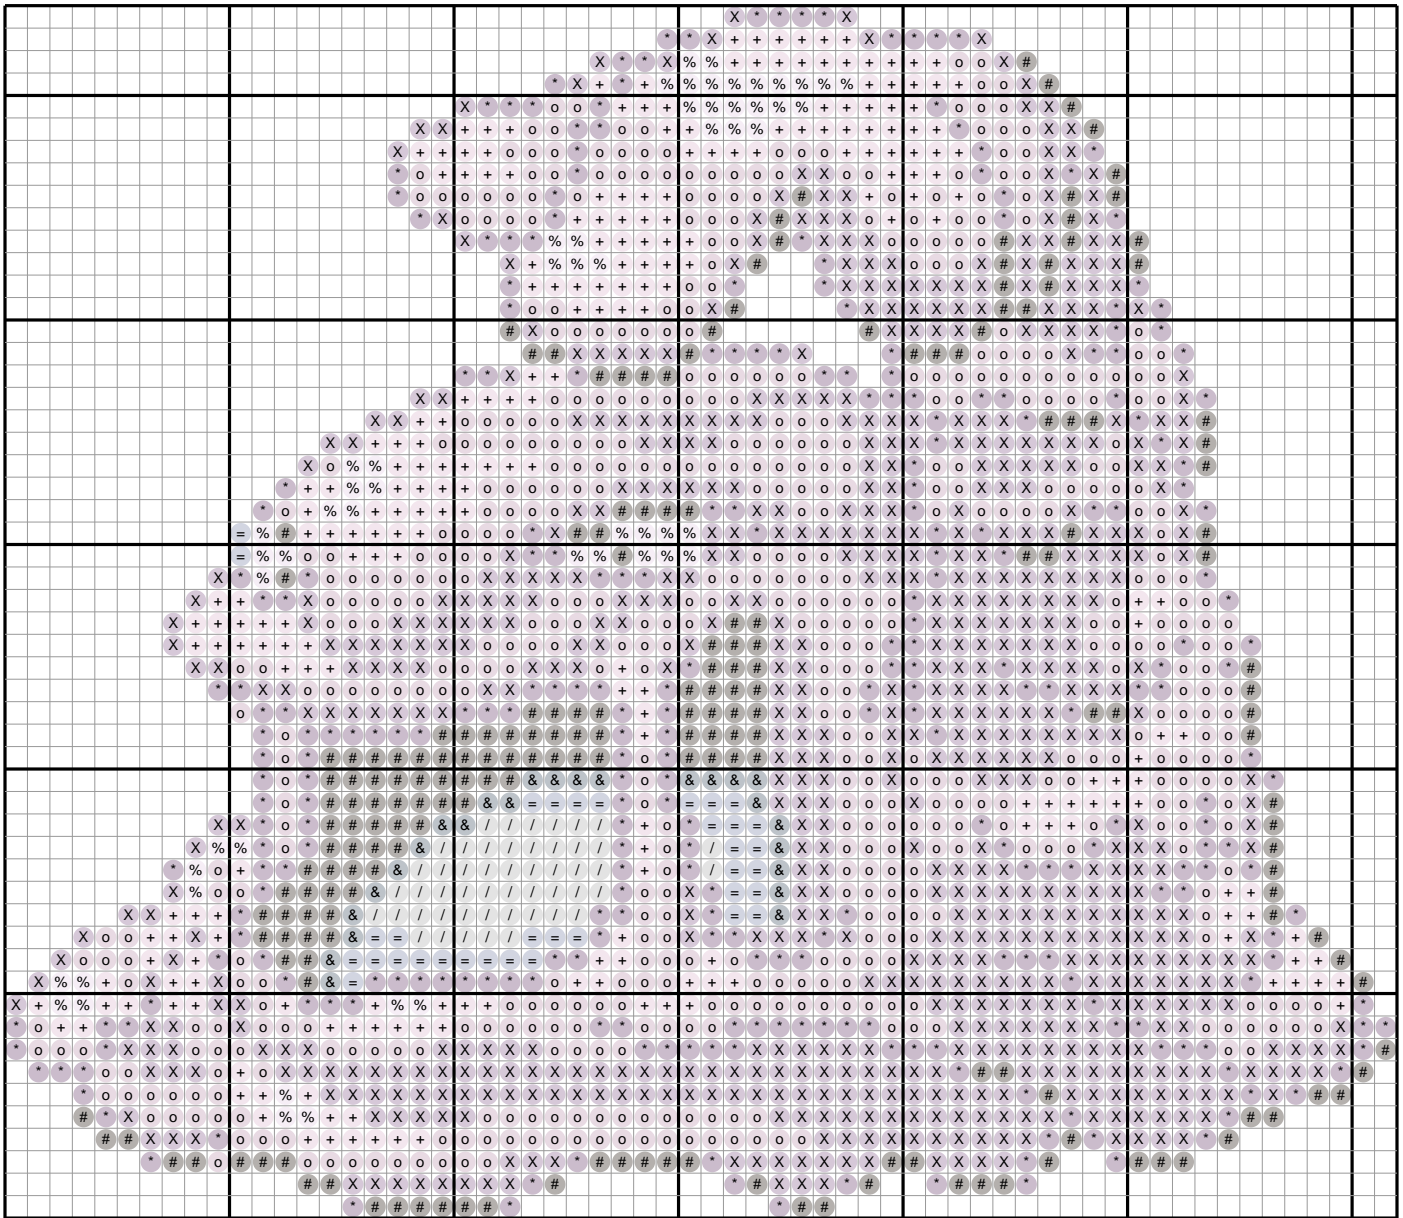

Muk #0089 — Diamond Painting Chart

62 x 54 drills · 2196 drills · 9 DMC colors · 6.1 x 5.3 in at 2.5mm drills
ninepocket.net — free Pokemon diamond painting charts (round-drill symbols, DMC colors)

Drill Legend (DMC)

Sym	Color	DMC	Name	Drills
X		208	Lavender Very Dark	692
o		3836	Grape Light	579
*		327	Violet Dark	298
+		554	Violet Light	249
#		3371	Black Brown	211
%		211	Lavender Light	57
/		318	Steel Gray Lt	50
=		161	Blue Gray	35
&		3750	Antique Blue Very Dk	25