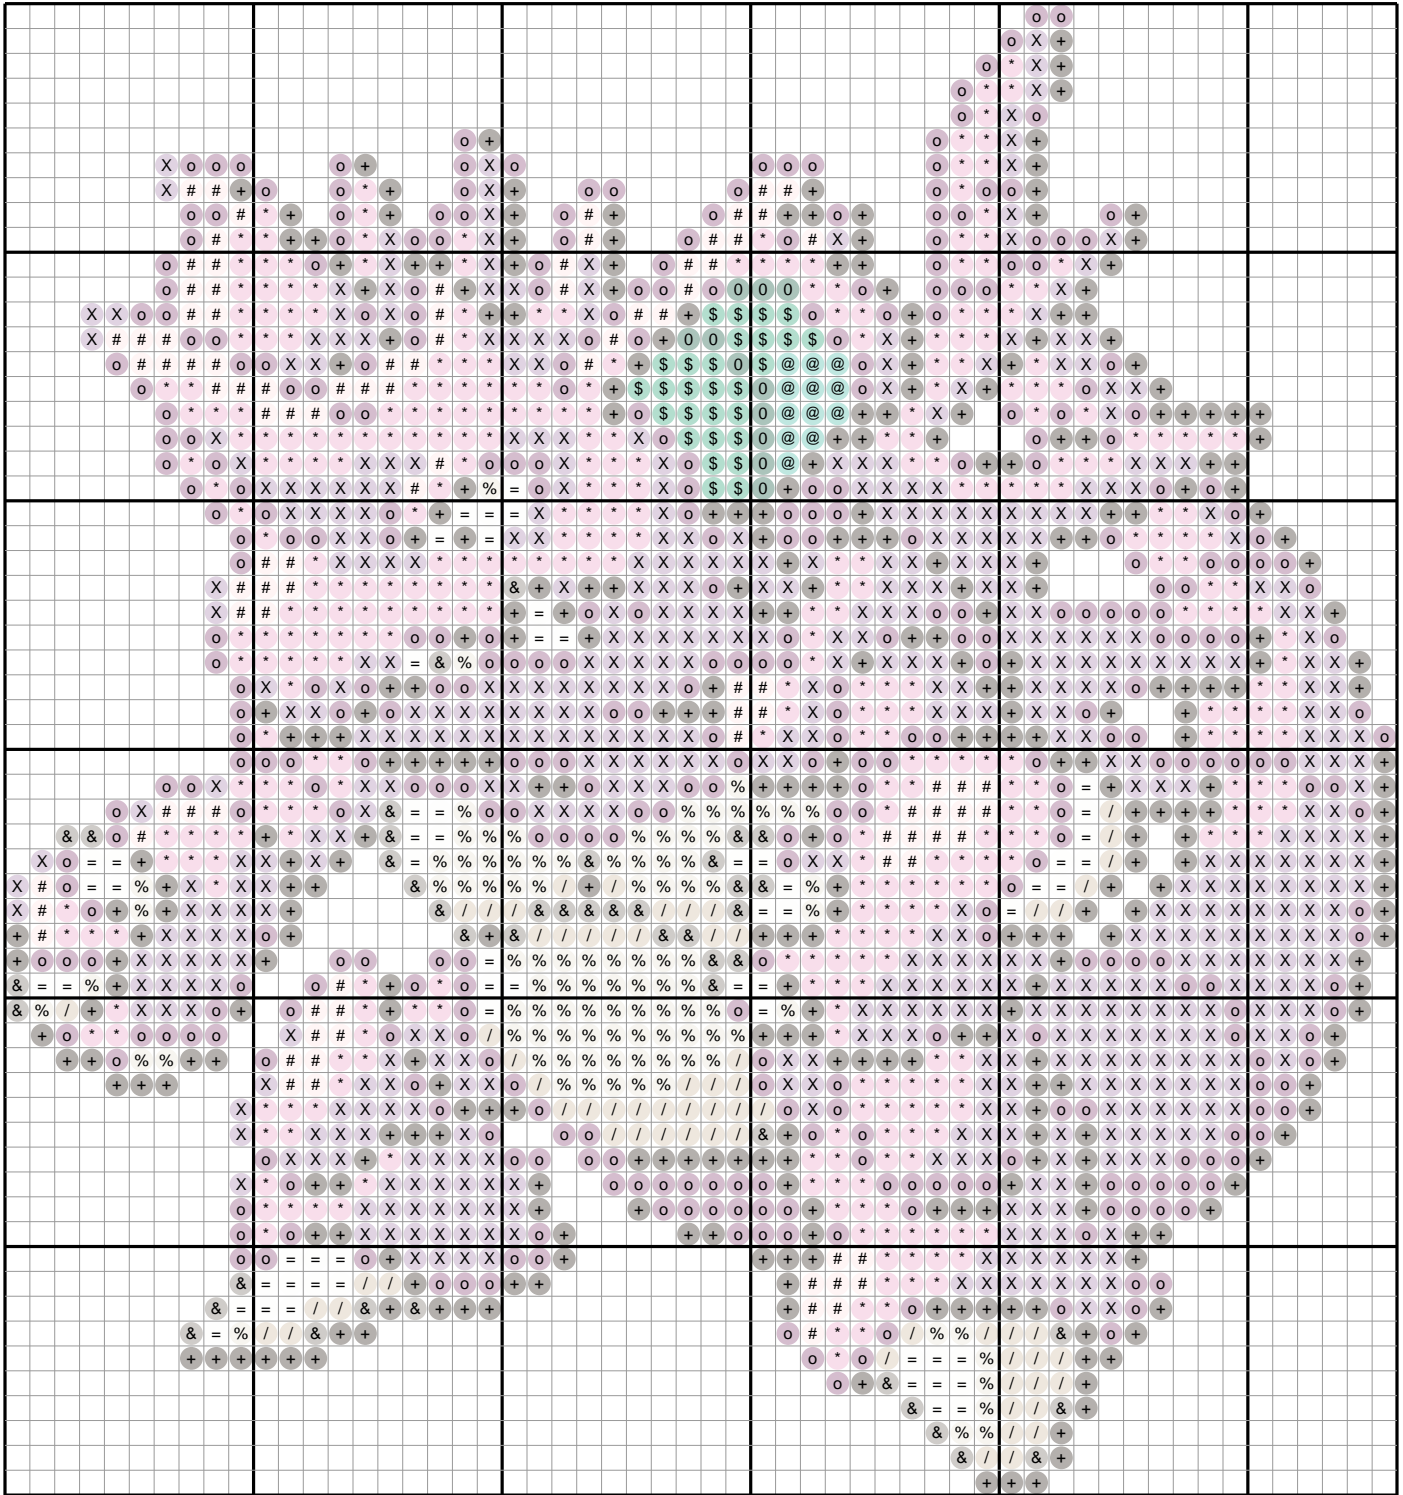

# Nidoking #0034 — Diamond Painting Chart

56 x 60 drills · 2092 drills · 12 DMC colors · 5.5 x 5.9 in at 2.5mm drills  
ninepocket.net — free Pokemon diamond painting charts (round-drill symbols, DMC colors)

## Drill Legend (DMC)

Sym	Color	DMC	Name	Drills
X		209	Lavender Dark	548
o		552	Violet Medium	397
*		3608	Plum Very Light	380
+		3371	Black Brown	345
#		3713	Salmon Very Light	100
%		822	Beige Gray Light	100
/		3864	Mocha Beige Light	67
=		White	White	60
&		645	Beaver Gray Vy Dk	44
\$		912	Emerald Green Lt	28
@		958	Sea Green Dark	12
0		500	Blue Green Vy Dk	11