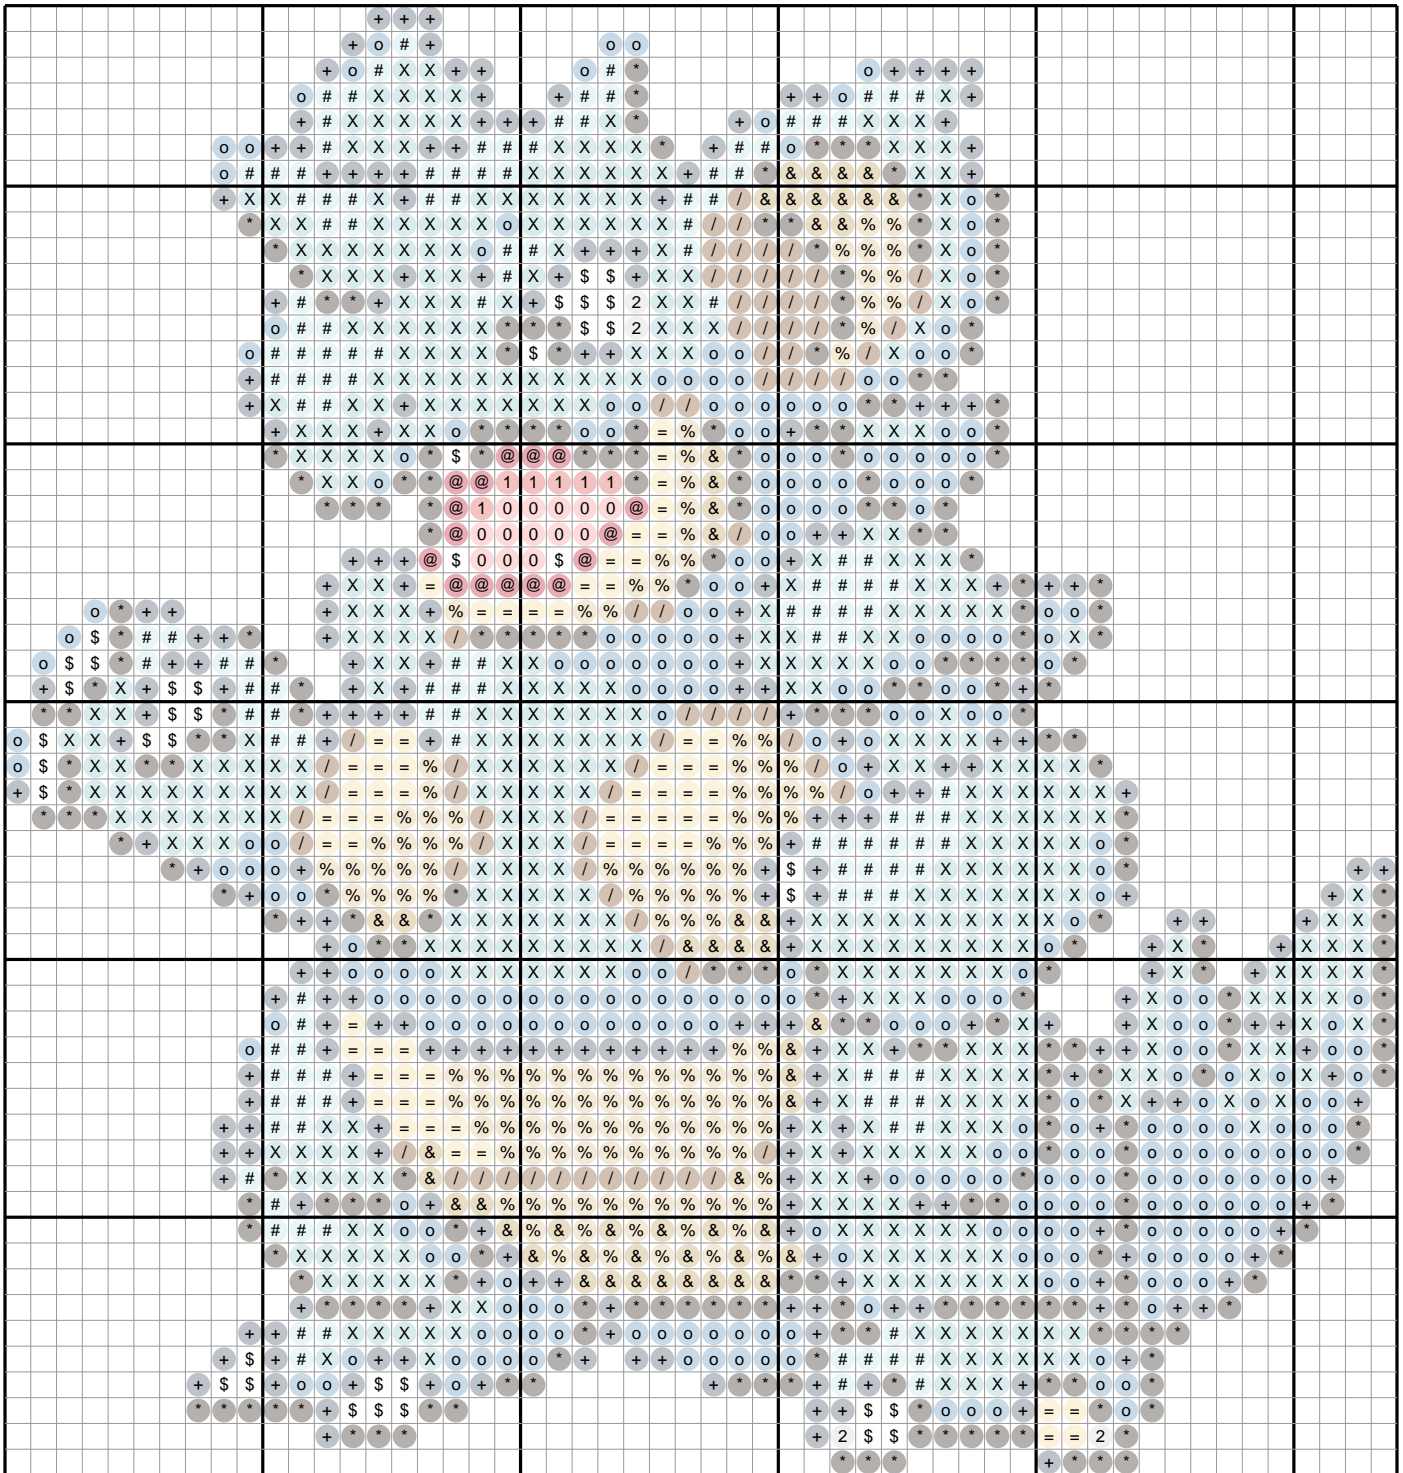

Nidoqueen #0031 — Diamond Painting Chart

54 x 57 drills · 1877 drills · 14 DMC colors · 5.3 x 5.6 in at 2.5mm drills
ninepocket.net — free Pokemon diamond painting charts (round-drill symbols, DMC colors)

Drill Legend (DMC)

Sym	Color	DMC	Name	Drills
X		598	Turquoise Light	480
o		322	Baby Blue Dark	310
*		3371	Black Brown	270
+		3750	Antique Blue Very Dk	260
#		3811	Turquoise Very Light	144
%		834	Golden Olive Vy Lt	142
/		433	Brown Med	76
=		3822	Straw Light	65
&		832	Golden Olive	53
\$		White	White	38
@		817	Coral Red Very Dark	16
0		956	Geranium	13
1		350	Coral Medium	6
2		168	Pewter Very Light	4