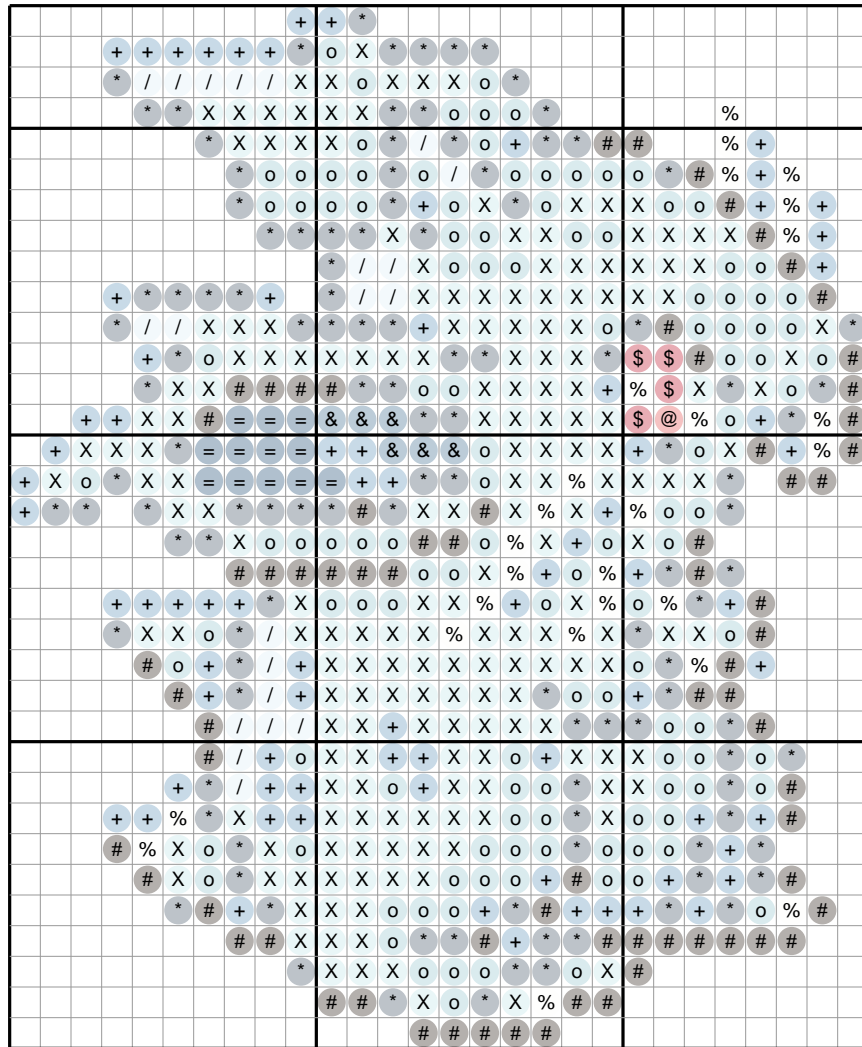

Nidoran F #0029 — Diamond Painting Chart

28 x 34 drills · 649 drills · 11 DMC colors · 2.8 x 3.3 in at 2.5mm drills
ninepocket.net — free Pokemon diamond painting charts (round-drill symbols, DMC colors)

Drill Legend (DMC)

Sym	Color	DMC	Name	Drills
X		3811	Turquoise Very Light	193
o		598	Turquoise Light	121
*		3750	Antique Blue Very Dk	117
+		322	Baby Blue Dark	76
#		3371	Black Brown	72
%		White	White	26
/		162	Blue Ultra Very Light	21
=		796	Royal Blue Dark	12
&		312	Baby Blue Very Dark	6
\$		817	Coral Red Very Dark	4
@		350	Coral Medium	1