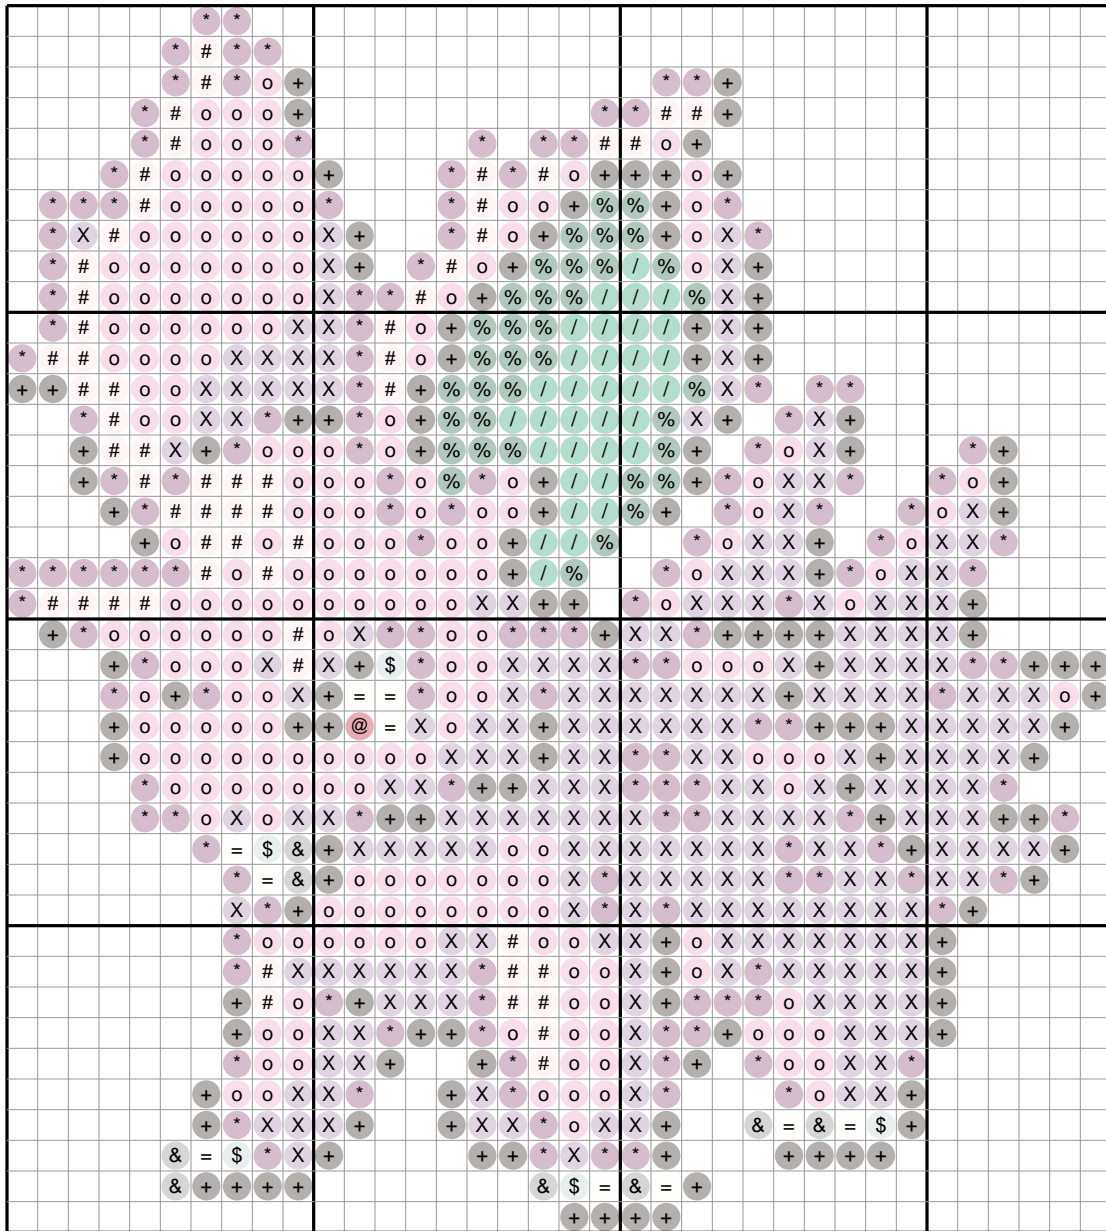

Nidoran M #0032 — Diamond Painting Chart

36 x 40 drills · 904 drills · 11 DMC colors · 3.5 x 3.9 in at 2.5mm drills
ninepocket.net — free Pokemon diamond painting charts (round-drill symbols, DMC colors)

Drill Legend (DMC)

Sym	Color	DMC	Name	Drills
X		209	Lavender Dark	235
o		3608	Plum Very Light	222
*		552	Violet Medium	155
+		3371	Black Brown	141
#		3713	Salmon Very Light	58
%		3818	Emerald Grn Ult V Dk	36
/		912	Emerald Green Lt	33
=		White	White	10
&		169	Pewter Light	8
\$		927	Gray Green Light	5
@		817	Coral Red Very Dark	1