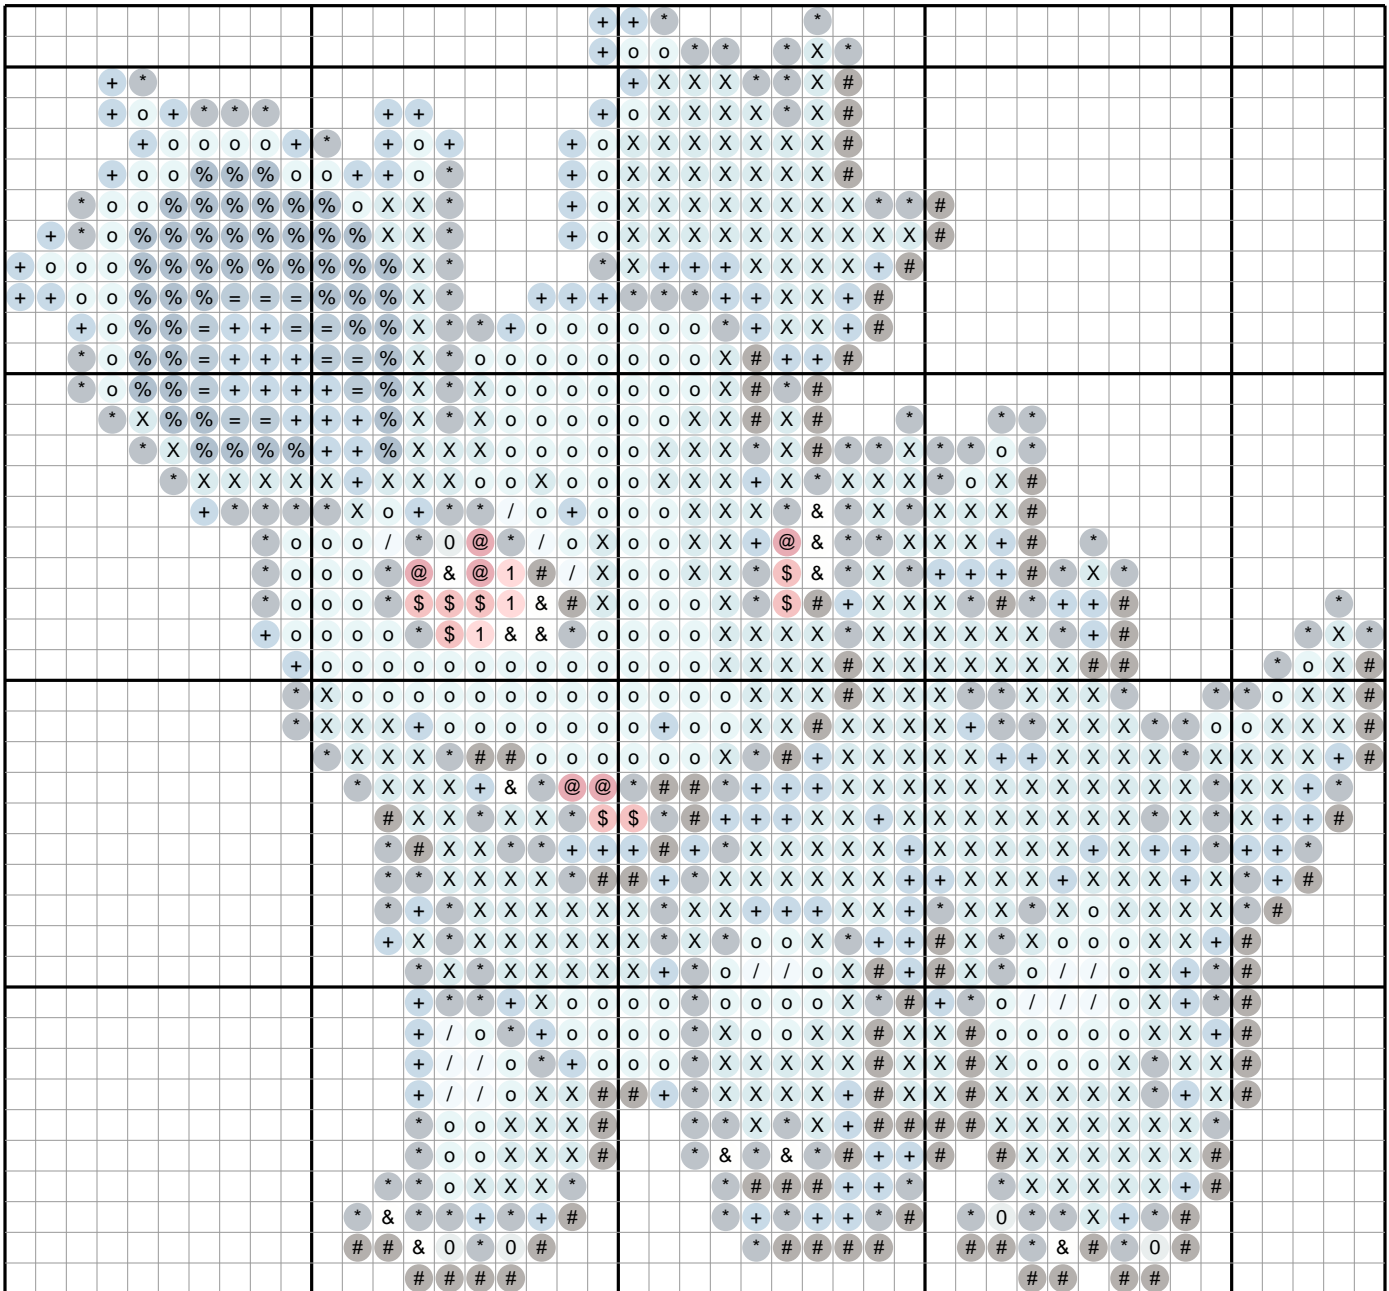

Nidorina #0030 — Diamond Painting Chart

45 x 42 drills · 1082 drills · 13 DMC colors · 4.4 x 4.1 in at 2.5mm drills
ninepocket.net — free Pokemon diamond painting charts (round-drill symbols, DMC colors)

Drill Legend (DMC)

Sym	Color	DMC	Name	Drills
X		598	Turquoise Light	353
o		3811	Turquoise Very Light	189
*		3750	Antique Blue Very Dk	181
+		322	Baby Blue Dark	142
#		3371	Black Brown	103
%		796	Royal Blue Dark	50
/		162	Blue Ultra Very Light	16
=		312	Baby Blue Very Dark	13
&		White	White	13
\$		350	Coral Medium	8
@		817	Coral Red Very Dark	6
0		927	Gray Green Light	5
1		956	Geranium	3