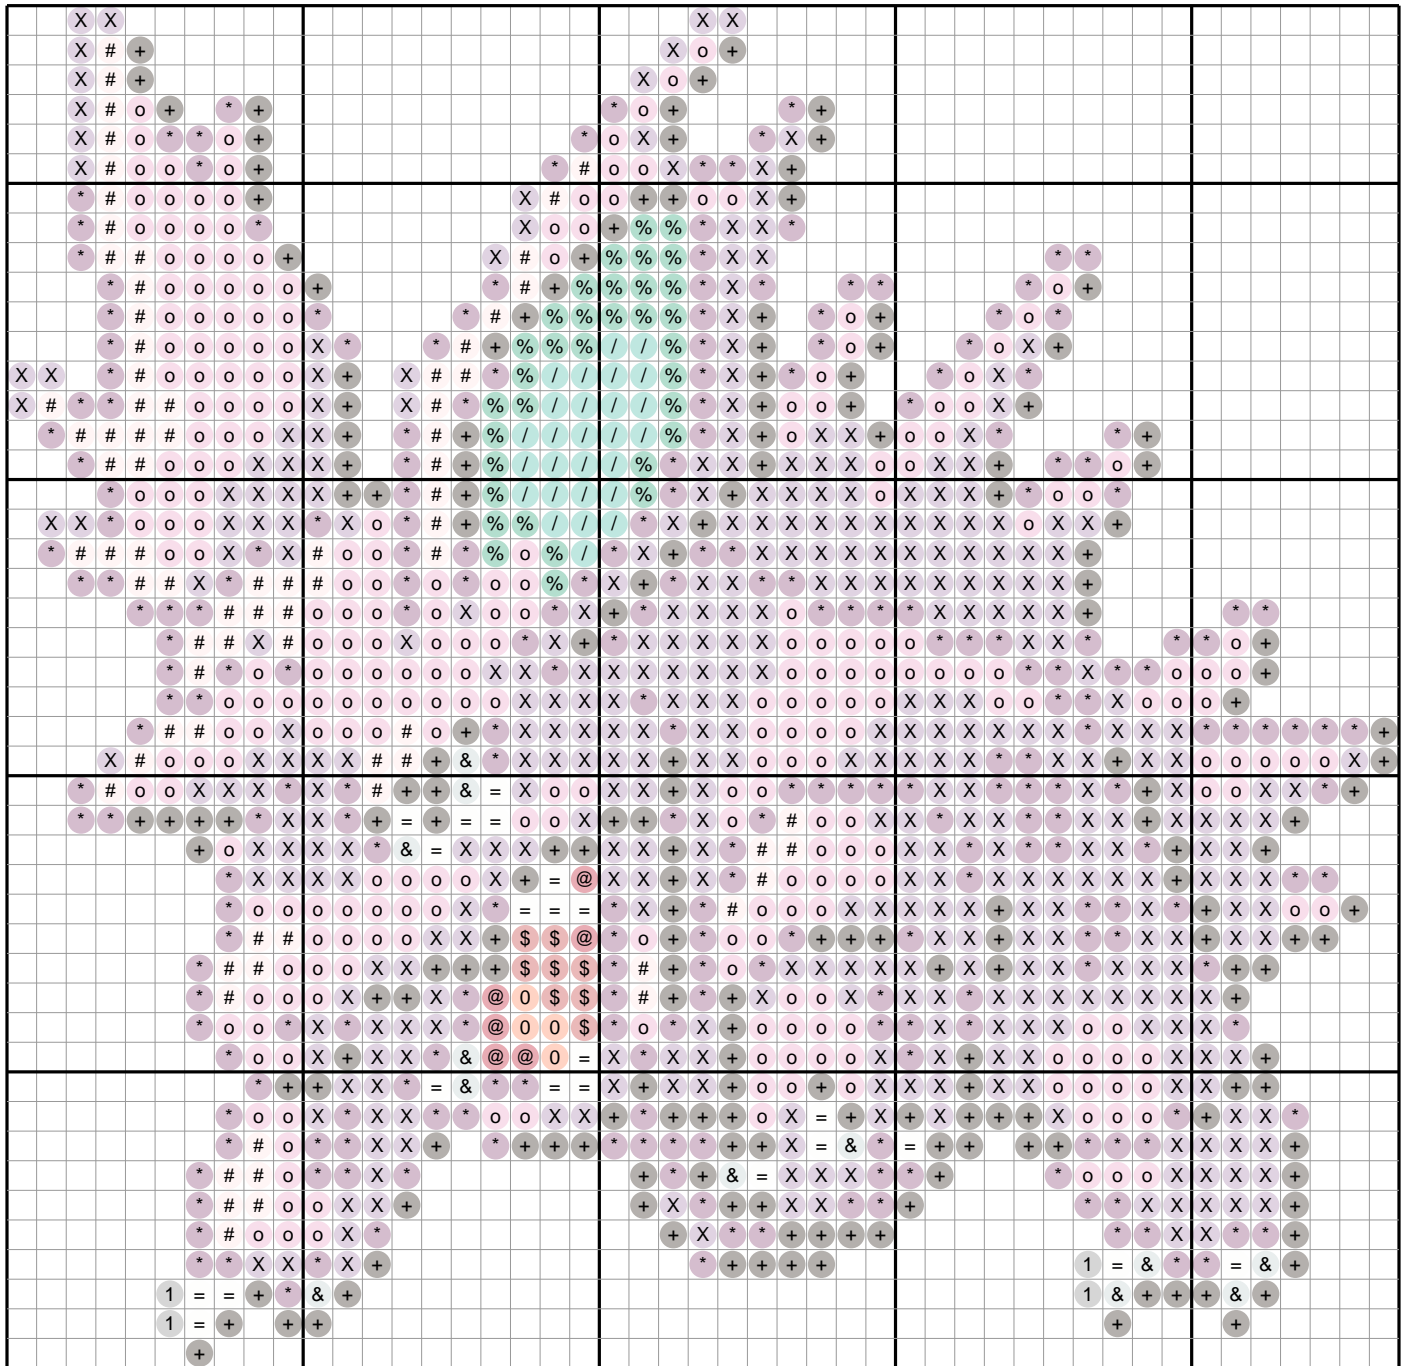

# Nidorino #0033 — Diamond Painting Chart

47 x 46 drills · 1304 drills · 13 DMC colors · 4.6 x 4.5 in at 2.5mm drills  
ninepocket.net — free Pokemon diamond painting charts (round-drill symbols, DMC colors)

## Drill Legend (DMC)

Sym	Color	DMC	Name	Drills
X		209	Lavender Dark	388
o		3608	Plum Very Light	274
*		552	Violet Medium	258
+		3371	Black Brown	189
#		3713	Salmon Very Light	78
%		912	Emerald Green Lt	34
/		958	Sea Green Dark	27
=		White	White	22
&		927	Gray Green Light	12
\$		347	Salmon Very Dark	8
@		817	Coral Red Very Dark	6
0		947	Burnt Orange	4
1		169	Pewter Light	4