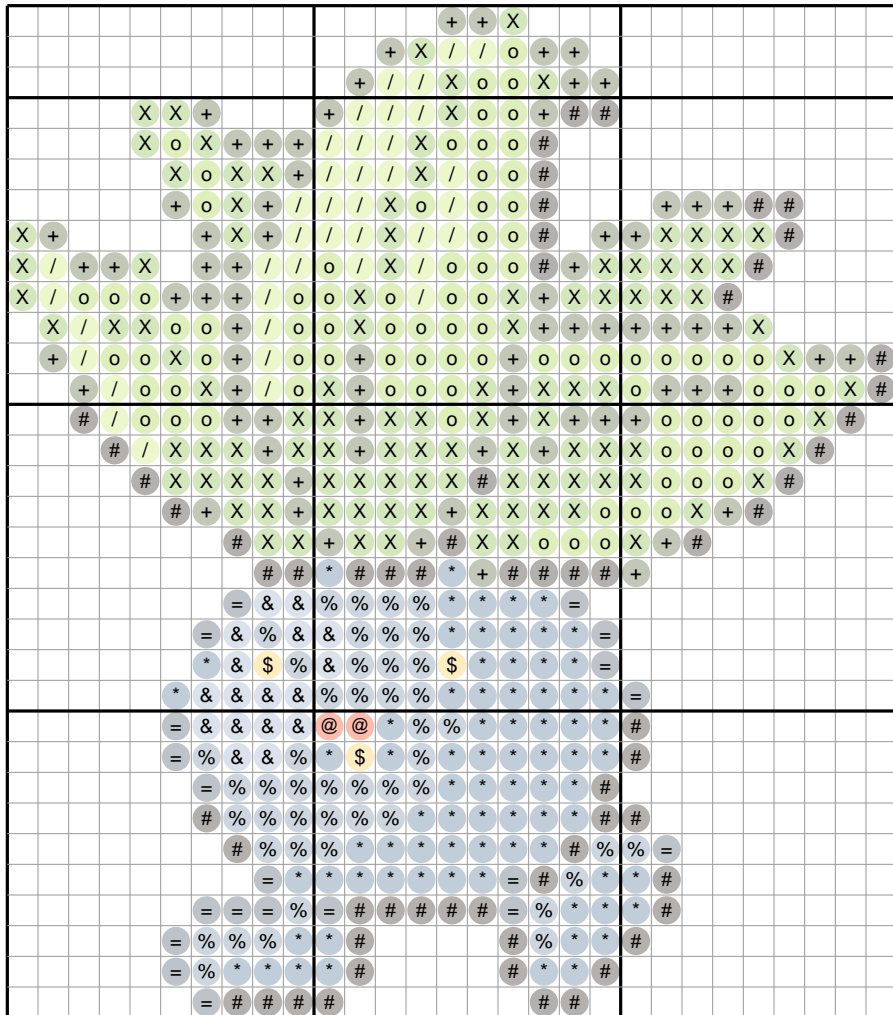

Oddish #0043 — Diamond Painting Chart

29 x 33 drills · 538 drills · 11 DMC colors · 2.9 x 3.2 in at 2.5mm drills
ninepocket.net — free Pokemon diamond painting charts (round-drill symbols, DMC colors)

Drill Legend (DMC)

Sym	Color	DMC	Name	Drills
X		906	Parrot Green Md	107
o		704	Chartreuse Bright	87
*		798	Delft Blue Dark	77
+		936	Avocado Grn V Dk	76
#		3371	Black Brown	63
%		931	Antique Blue Medium	47
/		907	Parrot Green Lt	39
=		3750	Antique Blue Very Dk	20
&		809	Delft Blue	17
\$		725	Topaz Med Lt	3
@		606	Orange?Red Bright	2