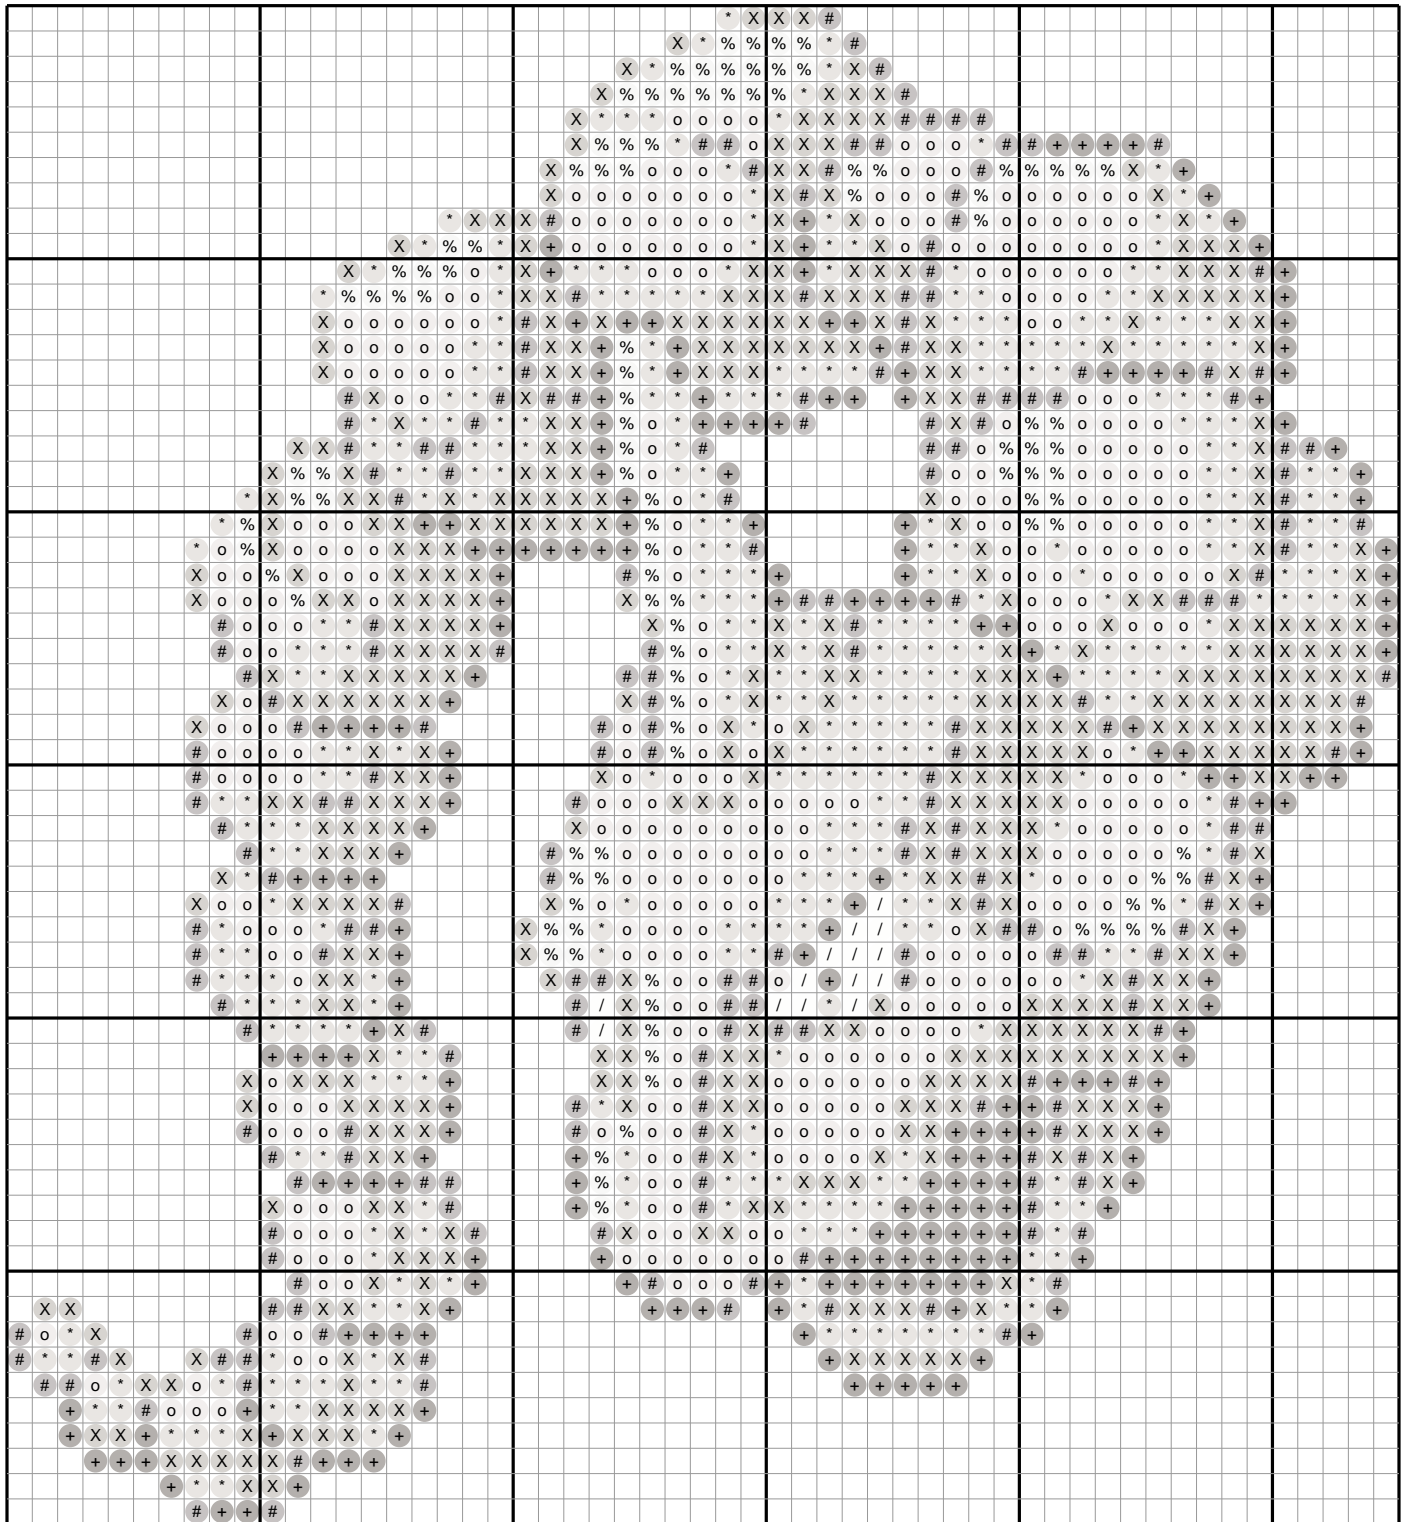

# Onix #0095 — Diamond Painting Chart

55 x 60 drills · 1840 drills · 7 DMC colors · 5.4 x 5.9 in at 2.5mm drills  
ninepocket.net — free Pokemon diamond painting charts (round-drill symbols, DMC colors)

## Drill Legend (DMC)

Sym	Color	DMC	Name	Drills
X		646	Beaver Gray Dk	476
o		453	Shell Gray Light	404
*		648	Beaver Gray Lt	379
+		3371	Black Brown	234
#		309	Rose Dark	226
%		3024	Brown Gray Vy Lt	107
/		White	White	14