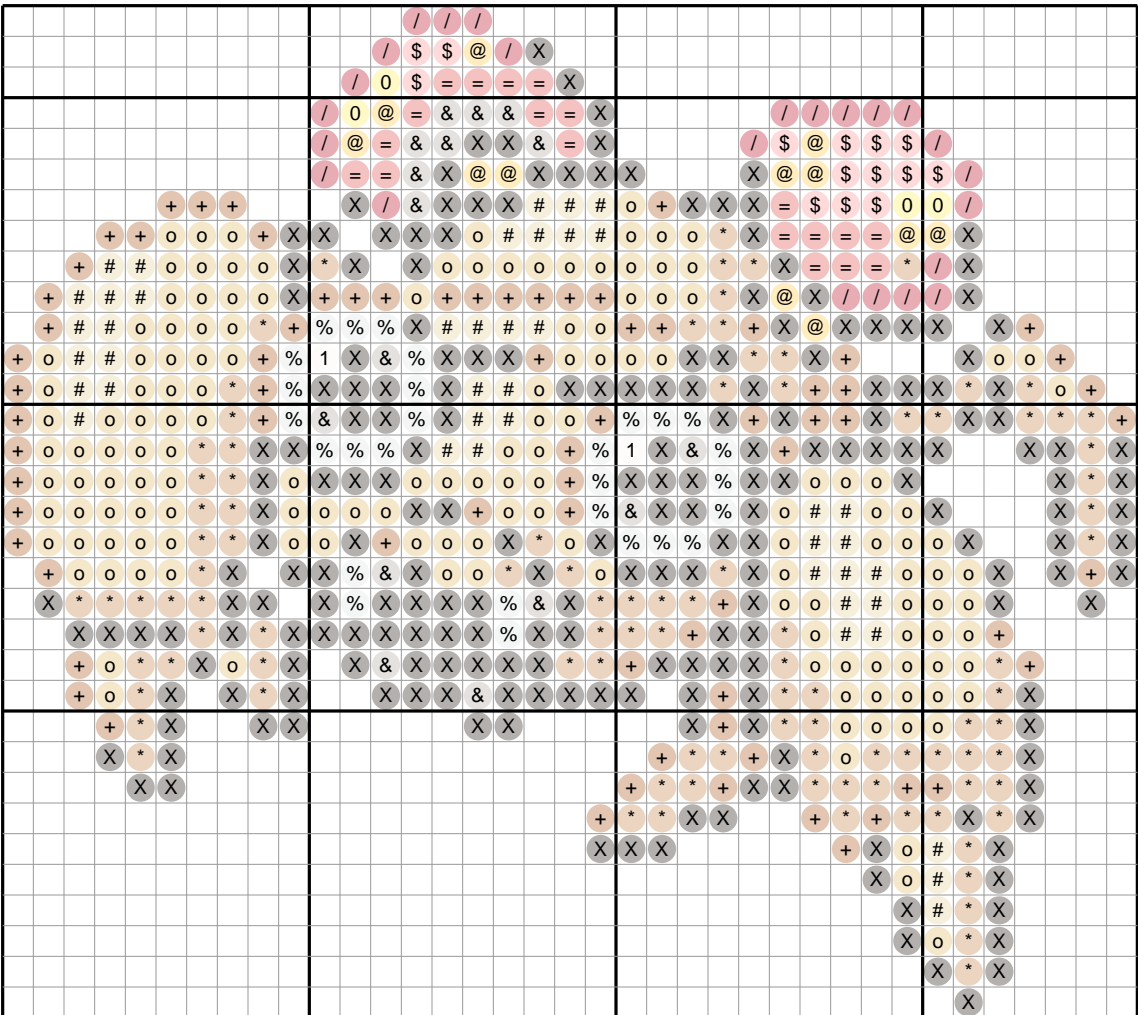

# Paras #0046 — Diamond Painting Chart

37 x 33 drills · 700 drills · 13 DMC colors · 3.6 x 3.2 in at 2.5mm drills  
ninepocket.net — free Pokemon diamond painting charts (round-drill symbols, DMC colors)

## Drill Legend (DMC)

Sym	Color	DMC	Name	Drills
X		3371	Black Brown	216
o		3820	Straw Dark	151
*		976	Golden Brown Med	98
+		920	Copper Med	73
#		676	Old Gold Lt	43
%		928	Gray Green Vy Lt	28
/		817	Coral Red Very Dark	24
=		350	Coral Medium	19
&		647	Beaver Gray Med	16
\$		956	Geranium	14
@		725	Topaz Med Lt	12
0		307	Lemon	4
1		3865	Winter White	2