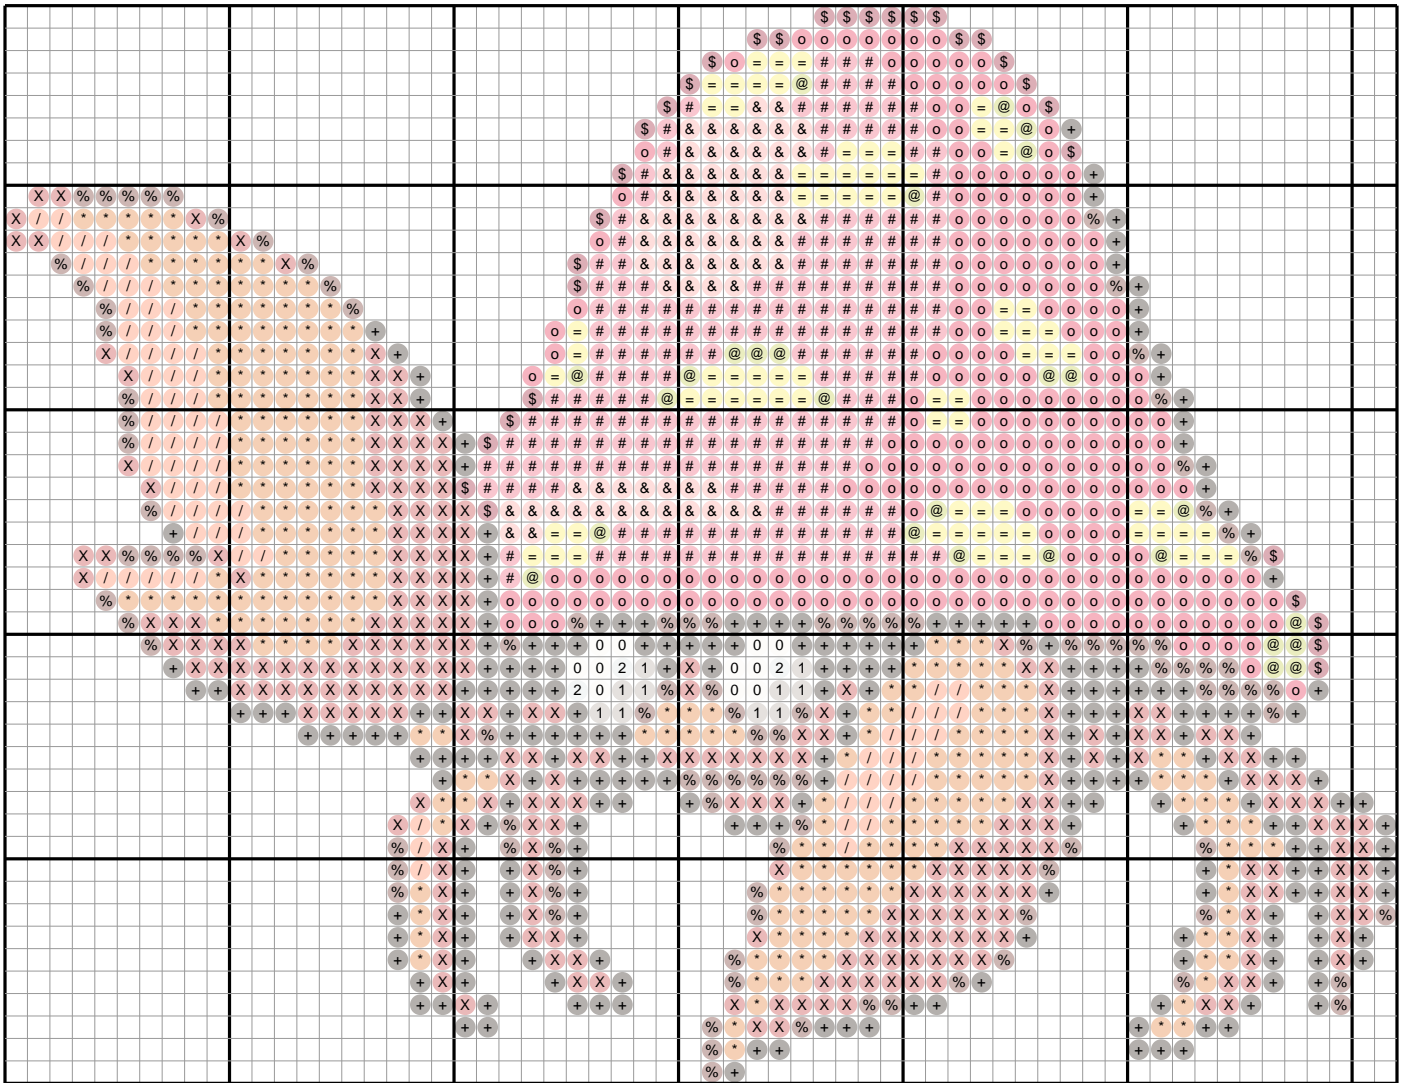

# Parasect #0047 — Diamond Painting Chart

62 x 48 drills · 1667 drills · 14 DMC colors · 6.1 x 4.7 in at 2.5mm drills  
ninepocket.net — free Pokemon diamond painting charts (round-drill symbols, DMC colors)

## Drill Legend (DMC)

Sym	Color	DMC	Name	Drills
X		347	Salmon Very Dark	262
o		666	Bright Red	261
*		922	Copper Light	257
+		3371	Black Brown	246
#		335	Rose	222
%		3857	Rosewood Dark	105
/		947	Burnt Orange	80
=		307	Lemon	78
&		352	Coral Light	73
\$		816	Garnet	32
@		166	Moss Green Md Lt	27
0		3865	Winter White	11
1		647	Beaver Gray Med	10
2		928	Gray Green Vy Lt	3