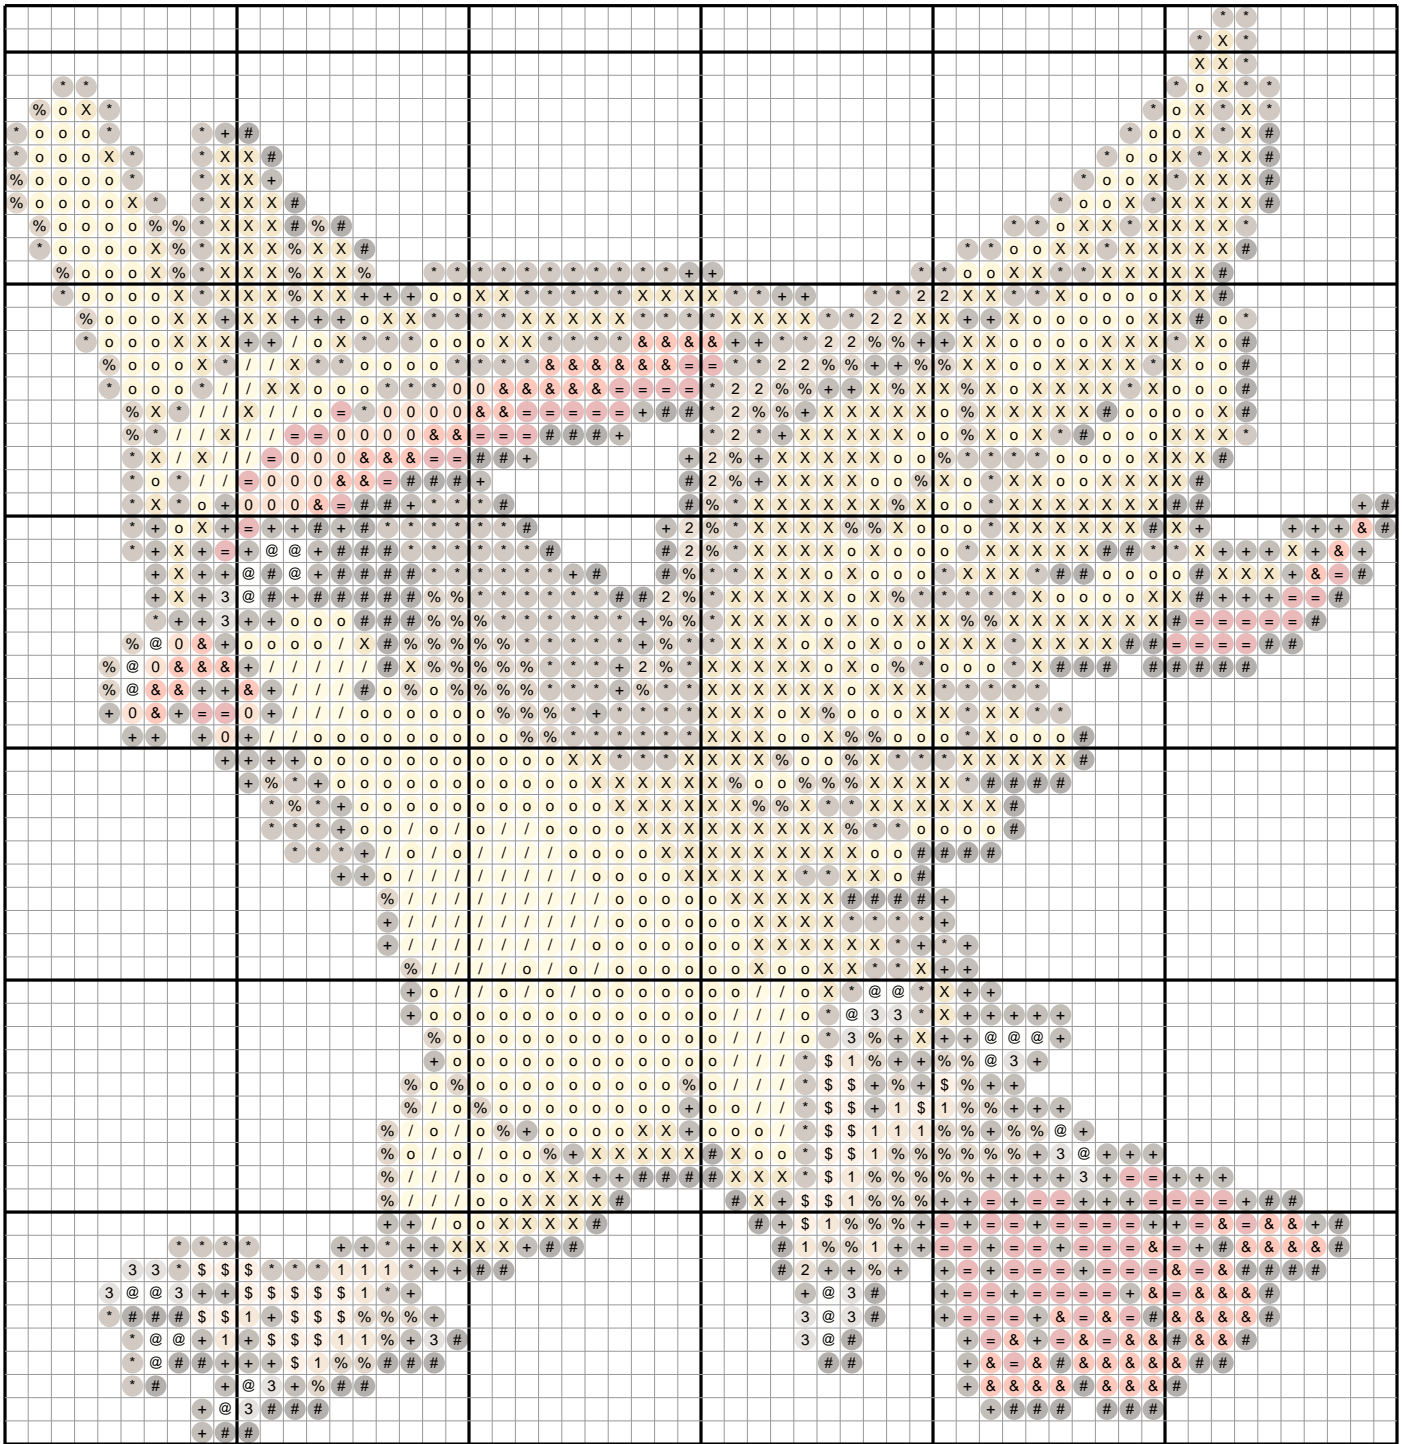

# Pidgeot #0018 — Diamond Painting Chart

60 x 62 drills · 2016 drills · 15 DMC colors · 5.9 x 6.1 in at 2.5mm drills  
ninepocket.net — free Pokemon diamond painting charts (round-drill symbols, DMC colors)

## Drill Legend (DMC)

Sym	Color	DMC	Name	Drills
X		3820	Straw Dark	407
o		744	Yellow Pale	375
*		610	Drab Brown Dk	278
+		3031	Mocha Brown Vy Dk	214
#		3371	Black Brown	172
%		3863	Mocha Beige Med	148
/		727	Topaz Vy Lt	115
=		347	Salmon Very Dark	89
&		608	Burnt Orange Bright	76
\$		3856	Mahogany Ult Vy Lt	32
@		White	White	27
0		402	Mahogany Vy Lt	24
1		437	Tan Light	21
2		422	Hazelnut Brown Lt	19
3		647	Beaver Gray Med	19