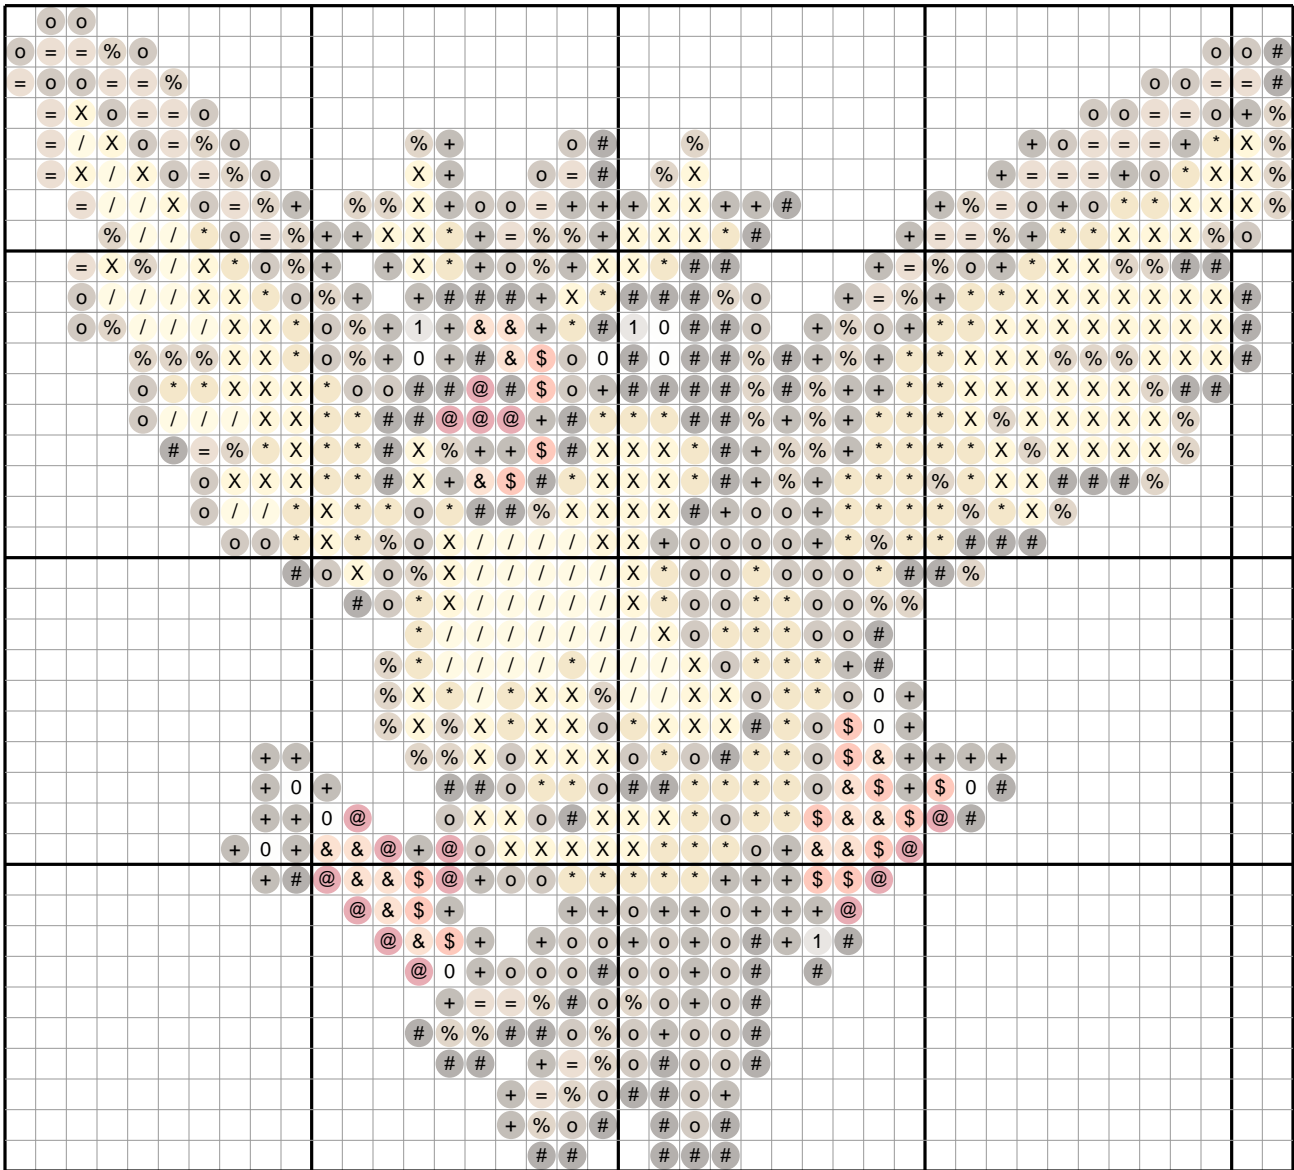

Pidgey #0016 — Diamond Painting Chart

42 x 38 drills · 802 drills · 13 DMC colors · 4.1 x 3.7 in at 2.5mm drills
ninpocket.net — free Pokemon diamond painting charts (round-drill symbols, DMC colors)

Drill Legend (DMC)

| Sym | Color | DMC | Name | Drills |
|-----|---|-------|---------------------|--------|
| X |  | 744 | Yellow Pale | 138 |
| o |  | 610 | Drab Brown Dk | 119 |
| * |  | 3820 | Straw Dark | 110 |
| + |  | 3031 | Mocha Brown Vy Dk | 104 |
| # |  | 3371 | Black Brown | 99 |
| % |  | 3863 | Mocha Beige Med | 82 |
| / |  | 727 | Topaz Vy Lt | 49 |
| = |  | 422 | Hazelnut Brown Lt | 39 |
| & |  | 402 | Mahogany Vy Lt | 16 |
| \$ |  | 608 | Burnt Orange Bright | 16 |
| @ |  | 817 | Coral Red Very Dark | 16 |
| 0 |  | White | White | 11 |
| 1 |  | 648 | Beaver Gray Lt | 3 |