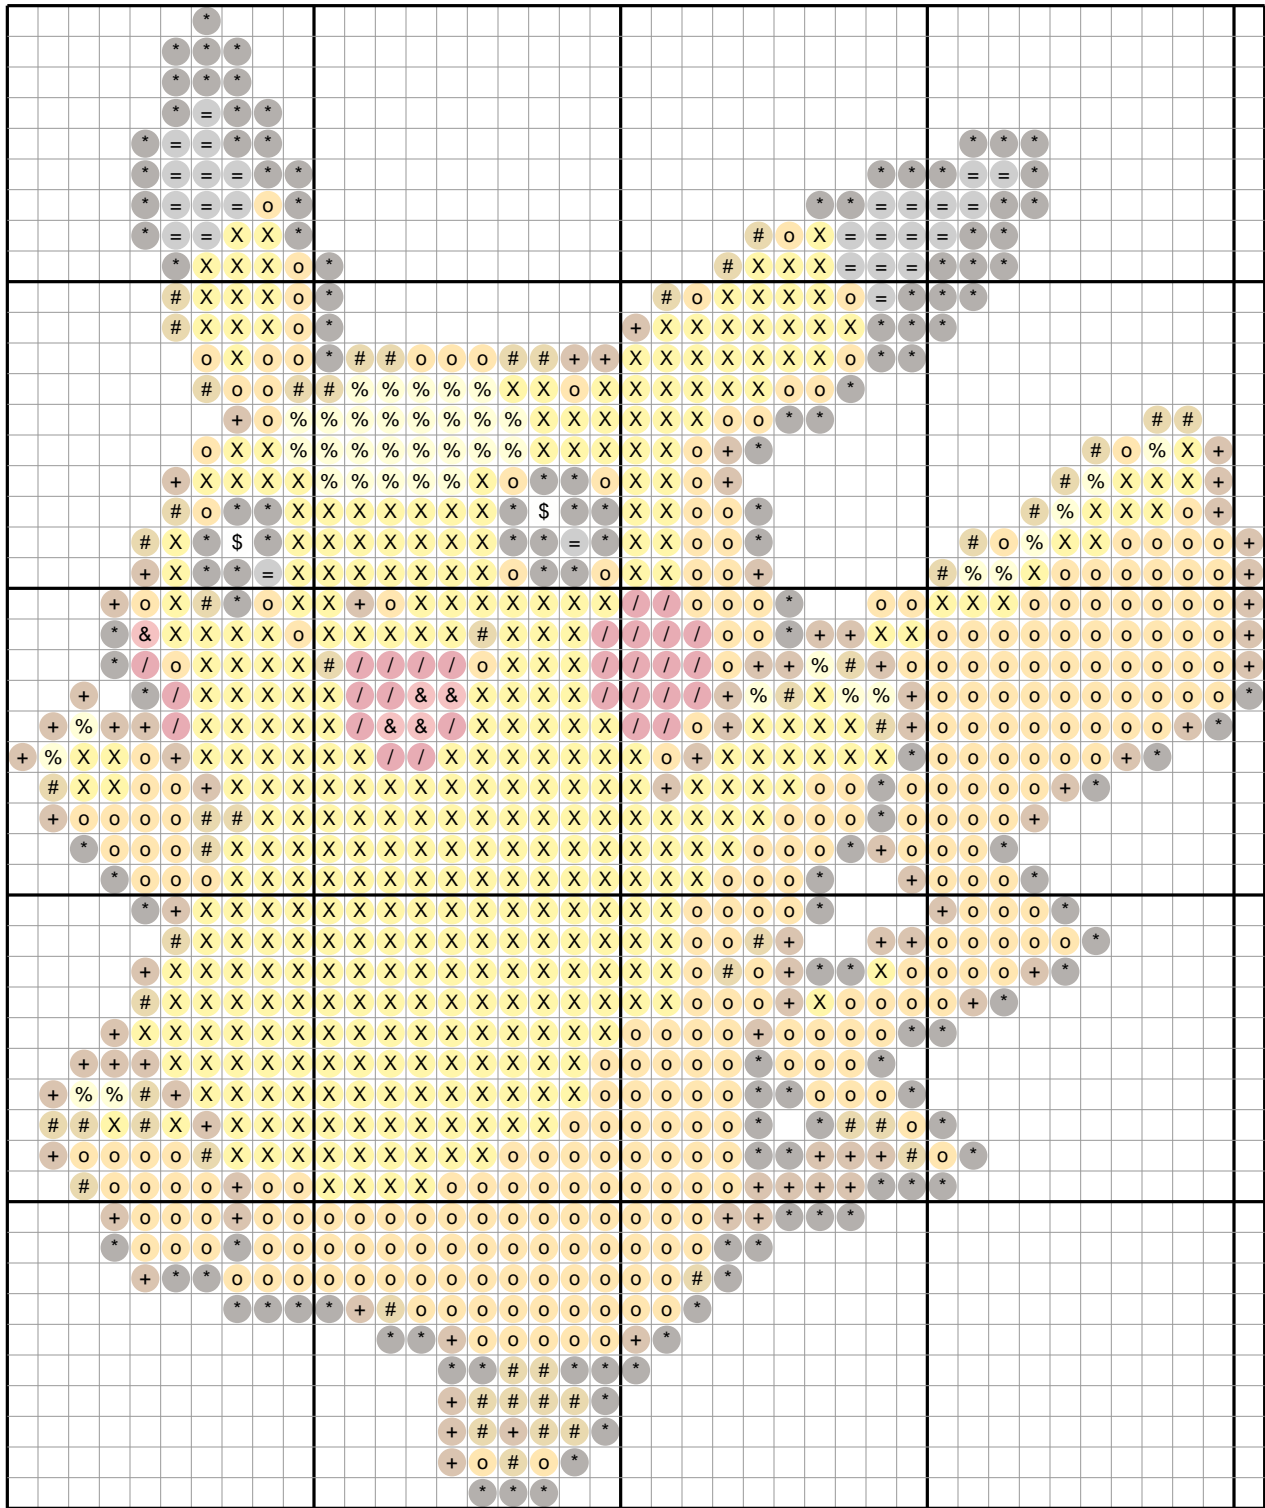

Pikachu #0025 — Diamond Painting Chart

41 x 49 drills · 1082 drills · 10 DMC colors · 4.0 x 4.8 in at 2.5mm drills
ninpocket.net — free Pokemon diamond painting charts (round-drill symbols, DMC colors)

Drill Legend (DMC)

Sym	Color	DMC	Name	Drills
X		973	Canary Bright	387
o		972	Canary Deep	310
*		3371	Black Brown	143
+		975	Golden Brown Dk	83
#		680	Old Gold Dark	56
%		445	Lemon Light	40
/		817	Coral Red Very Dark	29
=		317	Pewter Gray	27
&		350	Coral Medium	5
\$		White	White	2