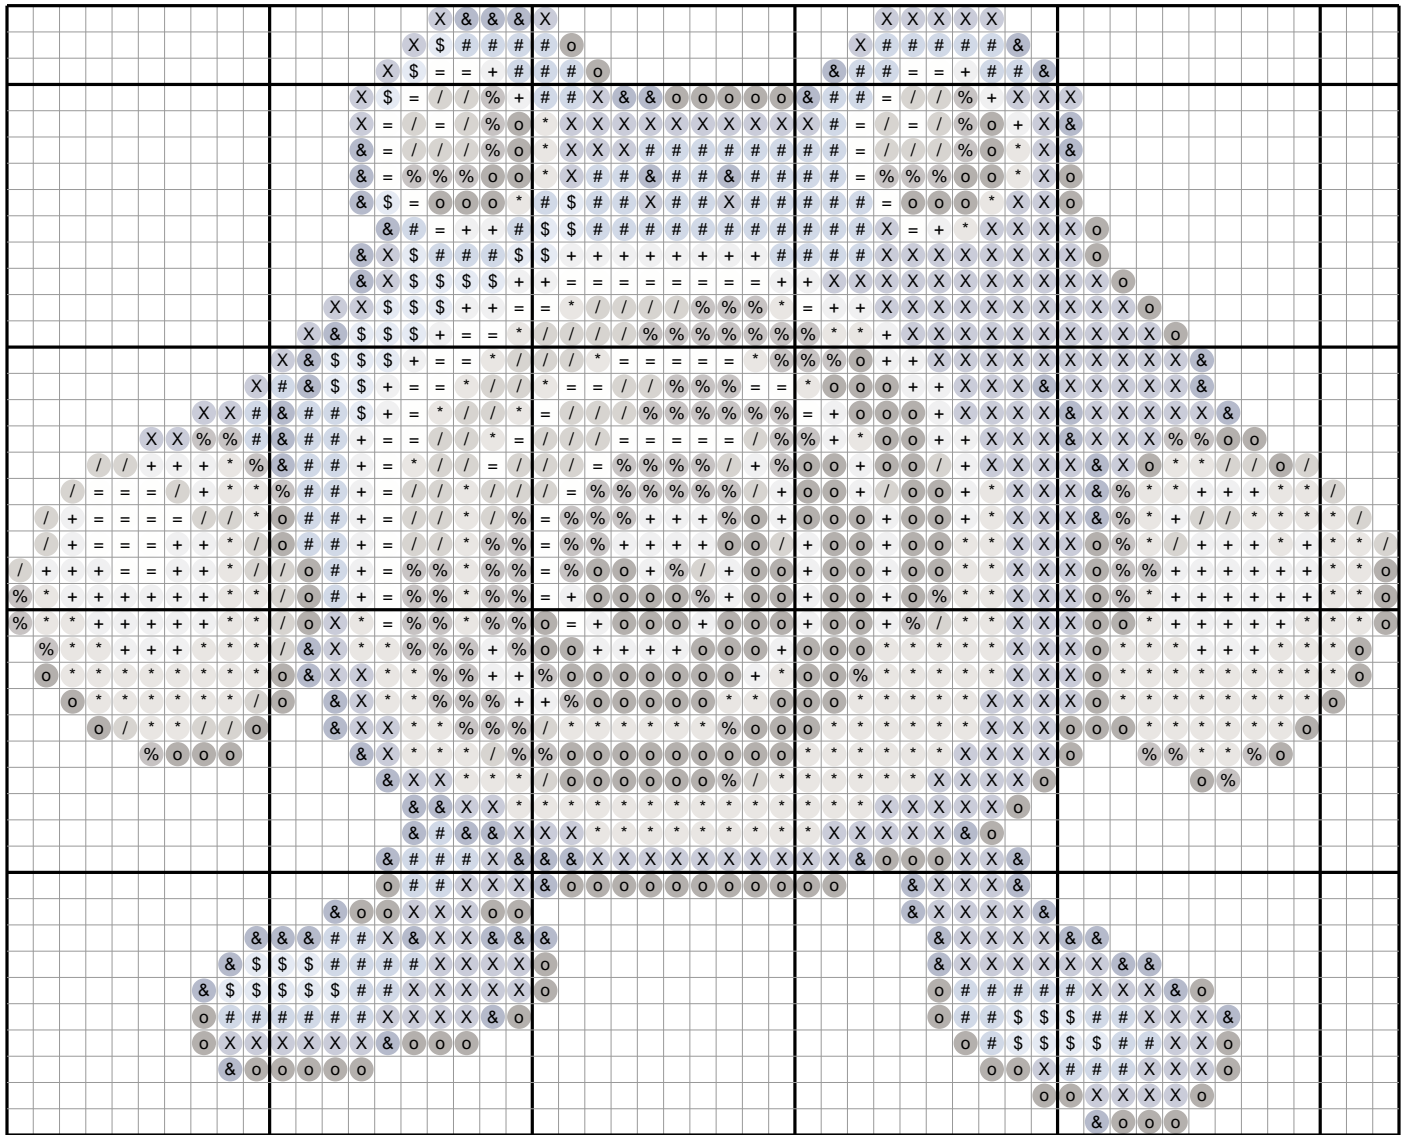

Poliwhirl #0061 — Diamond Painting Chart

53 x 43 drills · 1359 drills · 10 DMC colors · 5.2 x 4.2 in at 2.5mm drills
ninepocket.net — free Pokemon diamond painting charts (round-drill symbols, DMC colors)

Drill Legend (DMC)

Sym	Color	DMC	Name	Drills
X		3807	Cornflower Blue	268
o		3371	Black Brown	214
*		648	Beaver Gray Lt	209
+		415	Pearl Gray	141
#		799	Delft Blue Medium	119
%		309	Rose Dark	112
/		646	Beaver Gray Dk	94
=		White	White	82
&		823	Navy Blue Dark	79
\$		3840	Lavender Blue Light	41