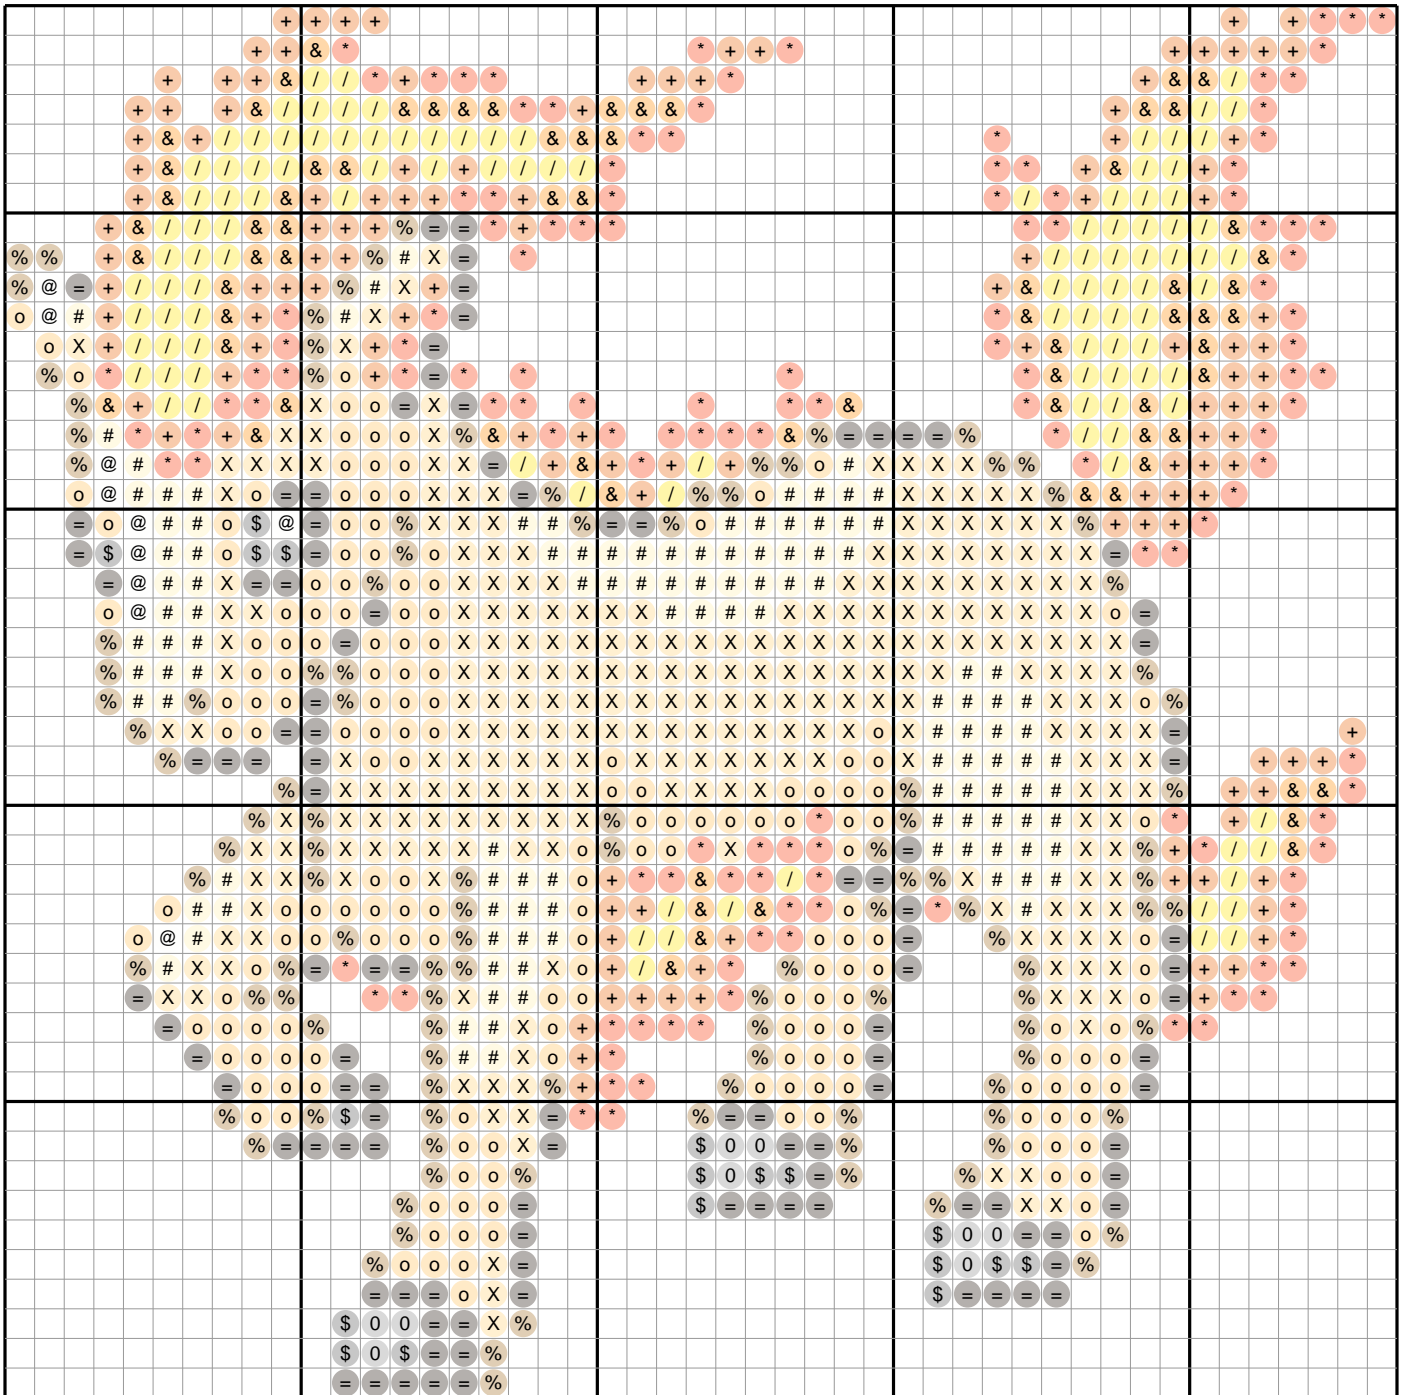

# Ponyta #0077 — Diamond Painting Chart

47 x 47 drills · 1291 drills · 12 DMC colors · 4.6 x 4.6 in at 2.5mm drills  
ninepocket.net — free Pokemon diamond painting charts (round-drill symbols, DMC colors)

## Drill Legend (DMC)

Sym	Color	DMC	Name	Drills
X		743	Yellow Med	273
o		742	Tangerine Light	185
*		606	Orange?Red Bright	135
+		946	Burnt Orange Med	129
#		727	Topaz Vy Lt	119
%		781	Topaz Very Dark	116
/		973	Canary Bright	115
=		3371	Black Brown	110
&		740	Tangerine	72
\$		413	Pewter Gray Dark	18
@		White	White	10
0		414	Steel Gray Dk	9