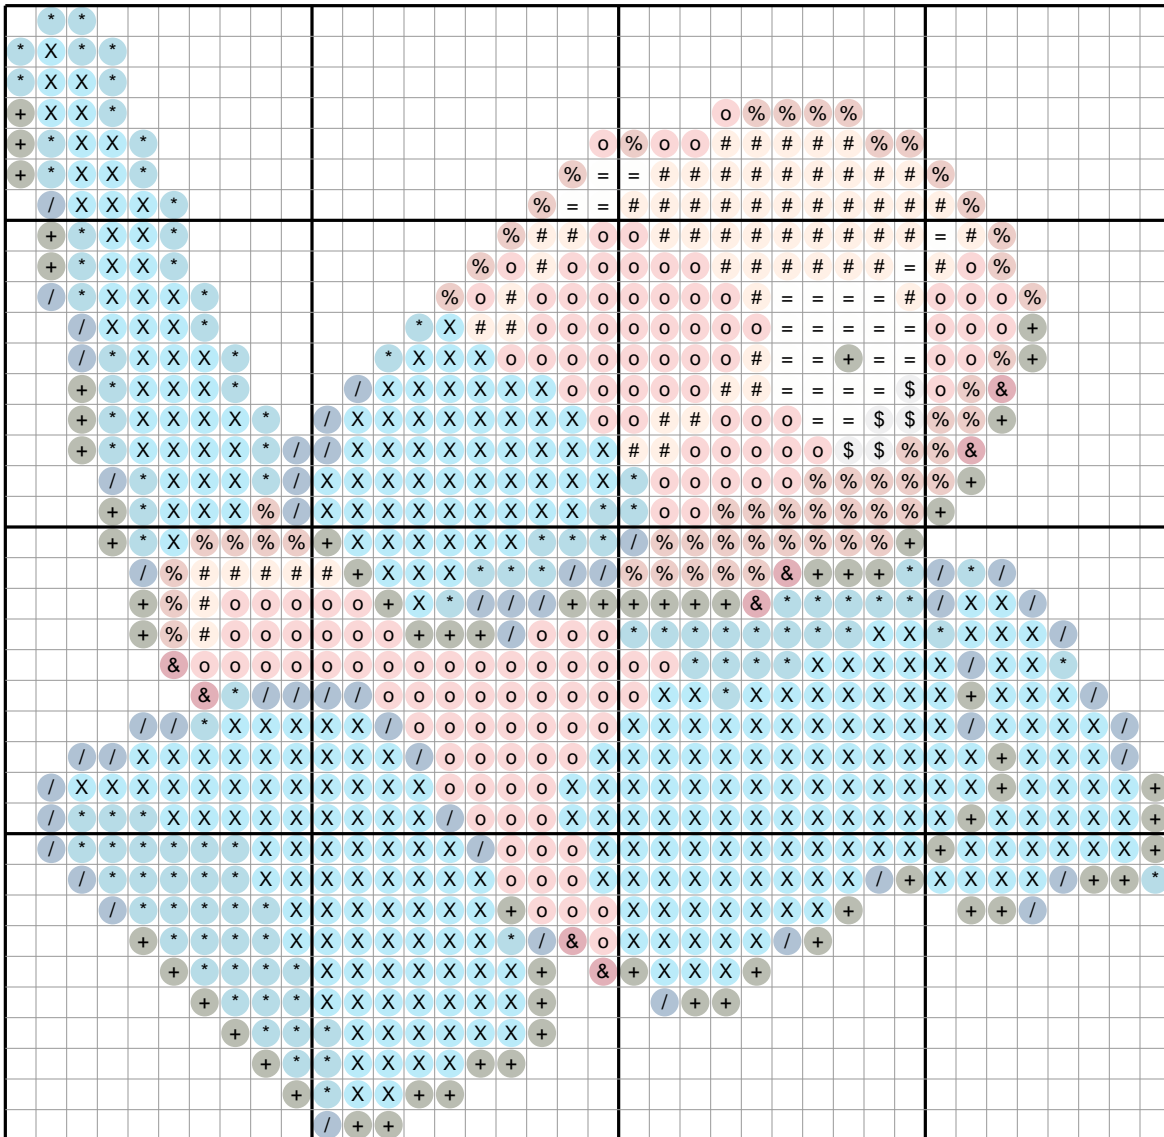

Porygon #0137 — Diamond Painting Chart

38 x 37 drills · 849 drills · 10 DMC colors · 3.7 x 3.6 in at 2.5mm drills
ninepocket.net — free Pokemon diamond painting charts (round-drill symbols, DMC colors)

Drill Legend (DMC)

Sym	Color	DMC	Name	Drills
X		996	Electric Blue Medium	327
o		3712	Salmon Medium	136
*		995	Electric Blue Dark	106
+		934	Avocado Grn Black	69
#		3856	Mahogany Ult Vy Lt	64
%		356	Terra Cotta Med	56
/		797	Royal Blue	53
=		White	White	25
&		498	Red Dark	8
\$		415	Pearl Gray	5