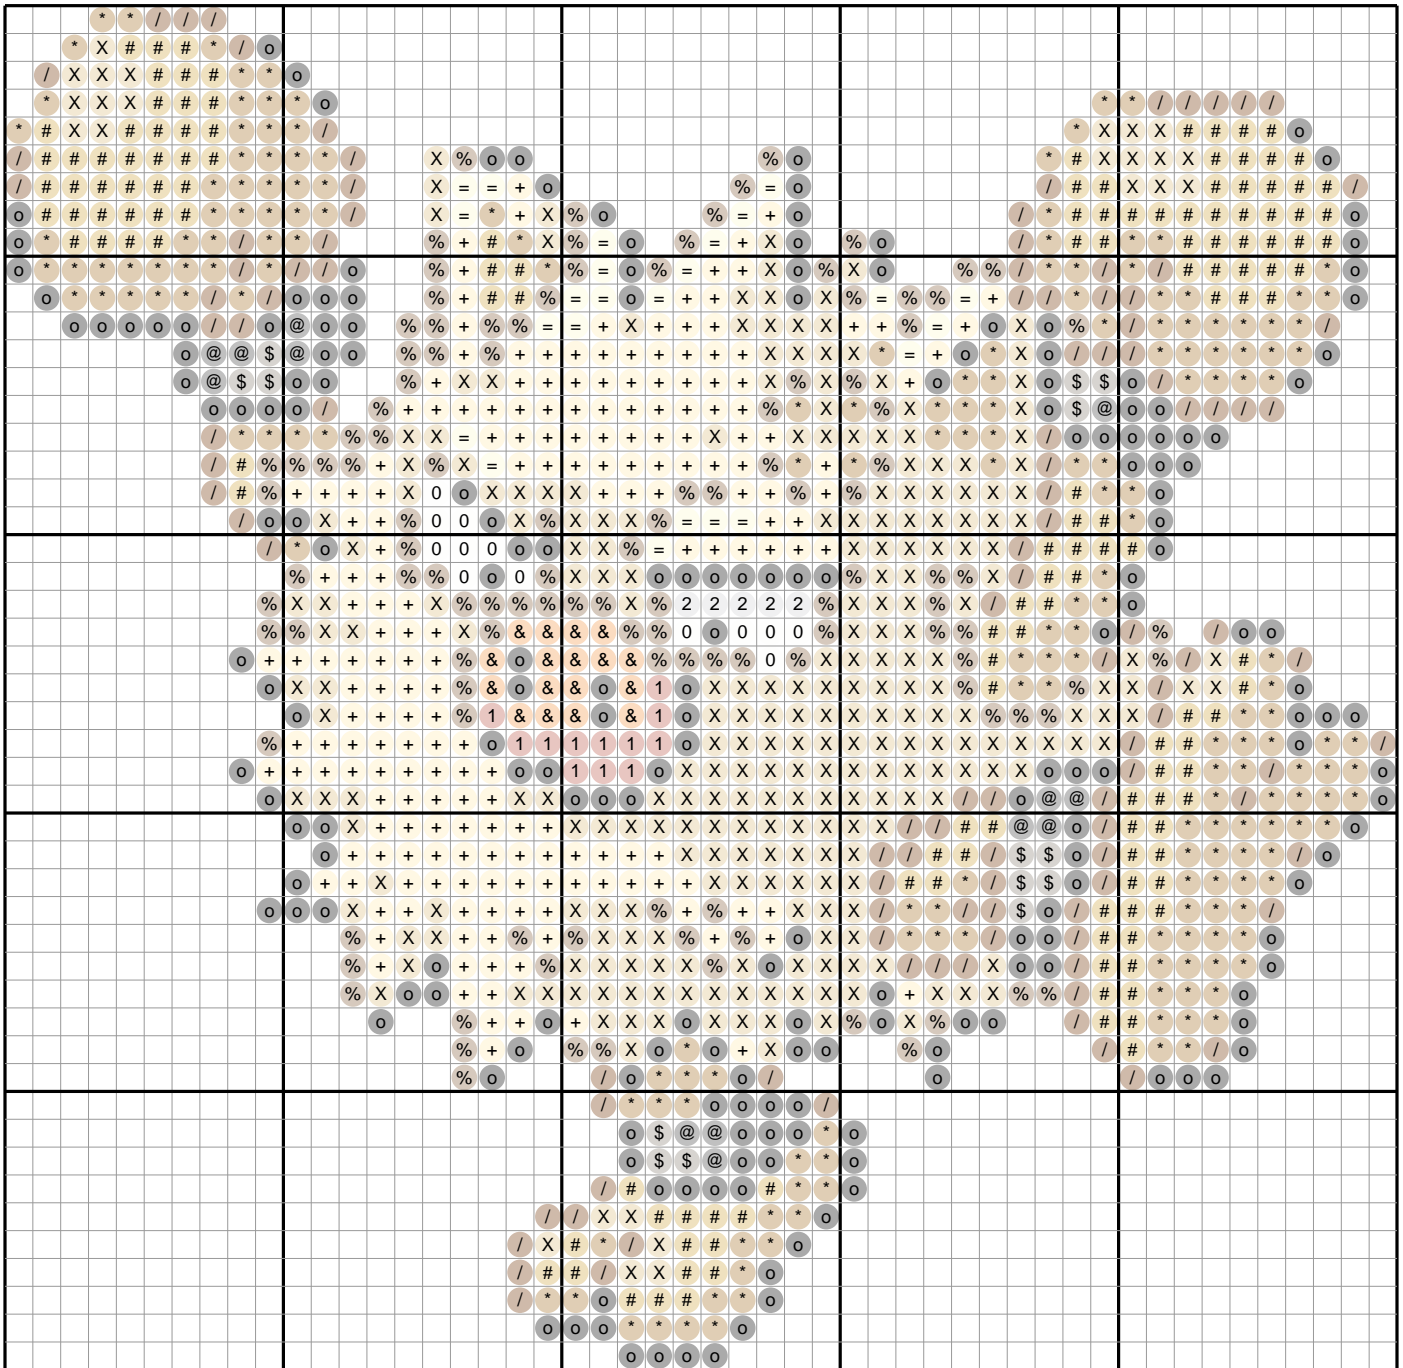

# Primeape #0057 — Diamond Painting Chart

50 x 49 drills · 1375 drills · 14 DMC colors · 4.9 x 4.8 in at 2.5mm drills  
ninepocket.net — free Pokemon diamond painting charts (round-drill symbols, DMC colors)

## Drill Legend (DMC)

Sym	Color	DMC	Name	Drills
X		834	Golden Olive Vy Lt	285
o		310	Black	205
*		781	Topaz Very Dark	203
+		745	Yellow Pale Light	201
#		729	Old Gold Medium	152
%		869	Hazelnut Brown V Dk	117
/		300	Mahogany Vy Dk	114
=		3078	Golden Yellow Vy Lt	24
&		3853	Autumn Gold Dk	17
\$		646	Beaver Gray Dk	14
@		3799	Pewter Gray Vy Dk	13
0		White	White	13
1		3830	Terra Cotta	12
2		415	Pearl Gray	5