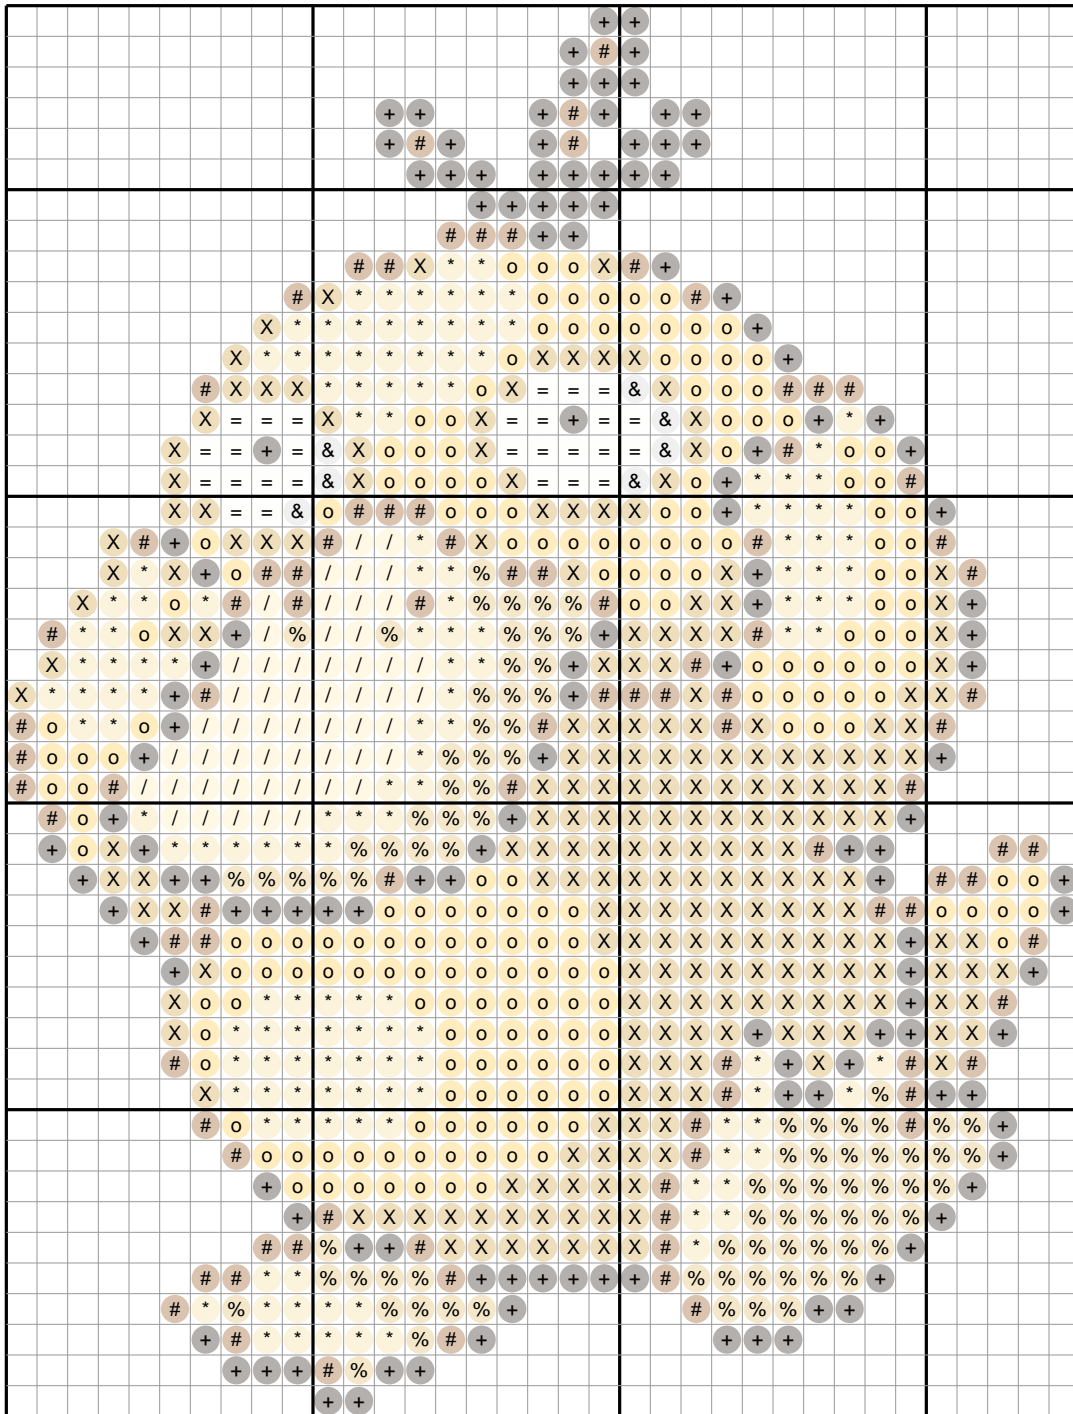

Psyduck #0054 — Diamond Painting Chart

35 x 46 drills · 972 drills · 9 DMC colors · 3.4 x 4.5 in at 2.5mm drills
ninepocket.net — free Pokemon diamond painting charts (round-drill symbols, DMC colors)

Drill Legend (DMC)

Sym	Color	DMC	Name	Drills
X		3852	Straw Very Dark	226
o		725	Topaz Med Lt	194
*		3822	Straw Light	148
+		3371	Black Brown	134
#		975	Golden Brown Dk	94
%		3820	Straw Dark	88
/		745	Yellow Pale Light	54
=		White	White	27
&		415	Pearl Gray	7