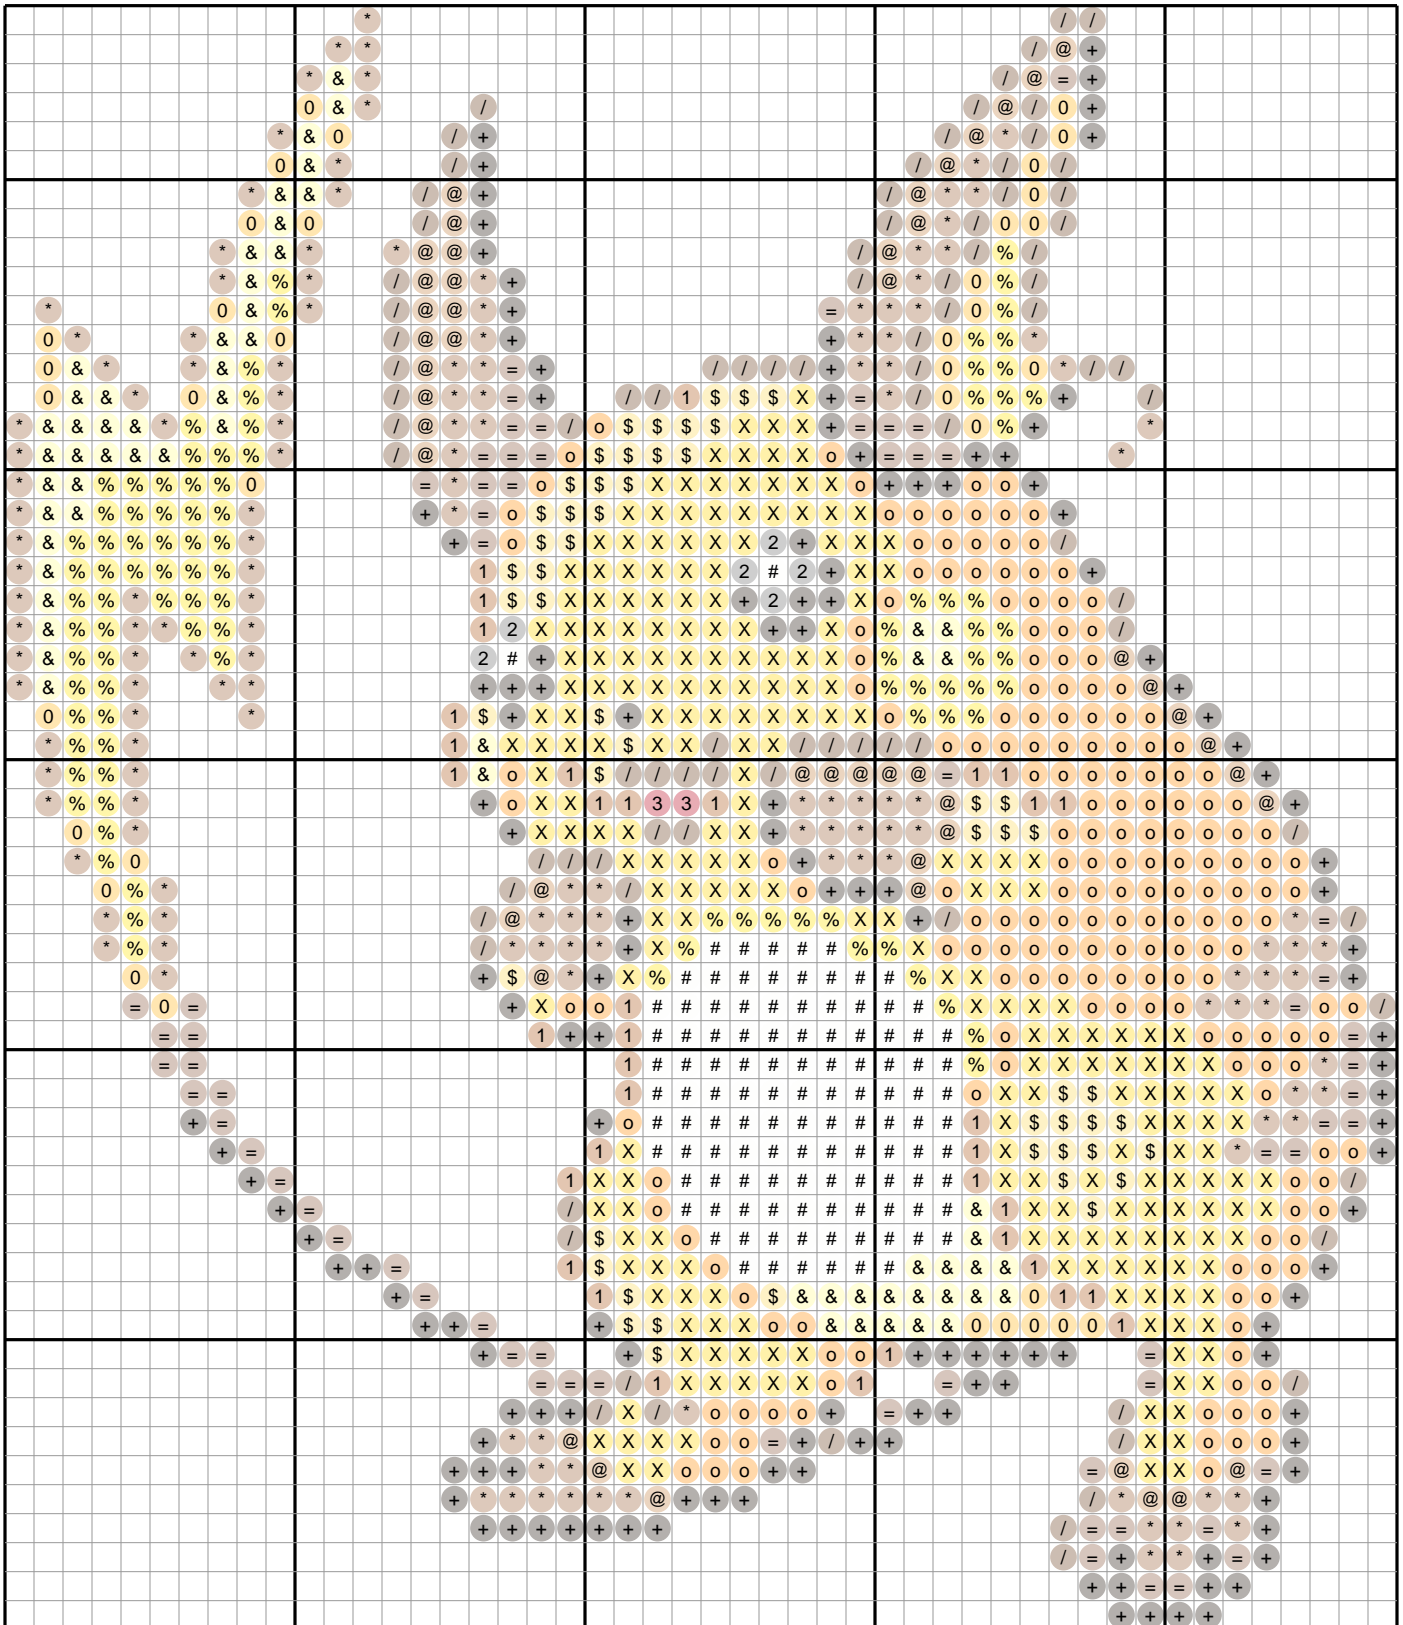

Raichu #0026 — Diamond Painting Chart

48 x 56 drills · 1363 drills · 15 DMC colors · 4.7 x 5.5 in at 2.5mm drills
ninpocket.net — free Pokemon diamond painting charts (round-drill symbols, DMC colors)

Drill Legend (DMC)

Sym	Color	DMC	Name	Drills
X		444	Lemon Dark	246
o		740	Tangerine	198
*		434	Brown Light	157
+		3371	Black Brown	144
#		White	White	115
%		973	Canary Bright	99
/		801	Coffee Brown Dk	92
=		632	Desert Sand Ult Vy Dk	67
&		445	Lemon Light	63
\$		726	Topaz Light	53
@		976	Golden Brown Med	48
0		972	Canary Deep	37
1		920	Copper Med	36
2		317	Pewter Gray	6
3		817	Coral Red Very Dark	2