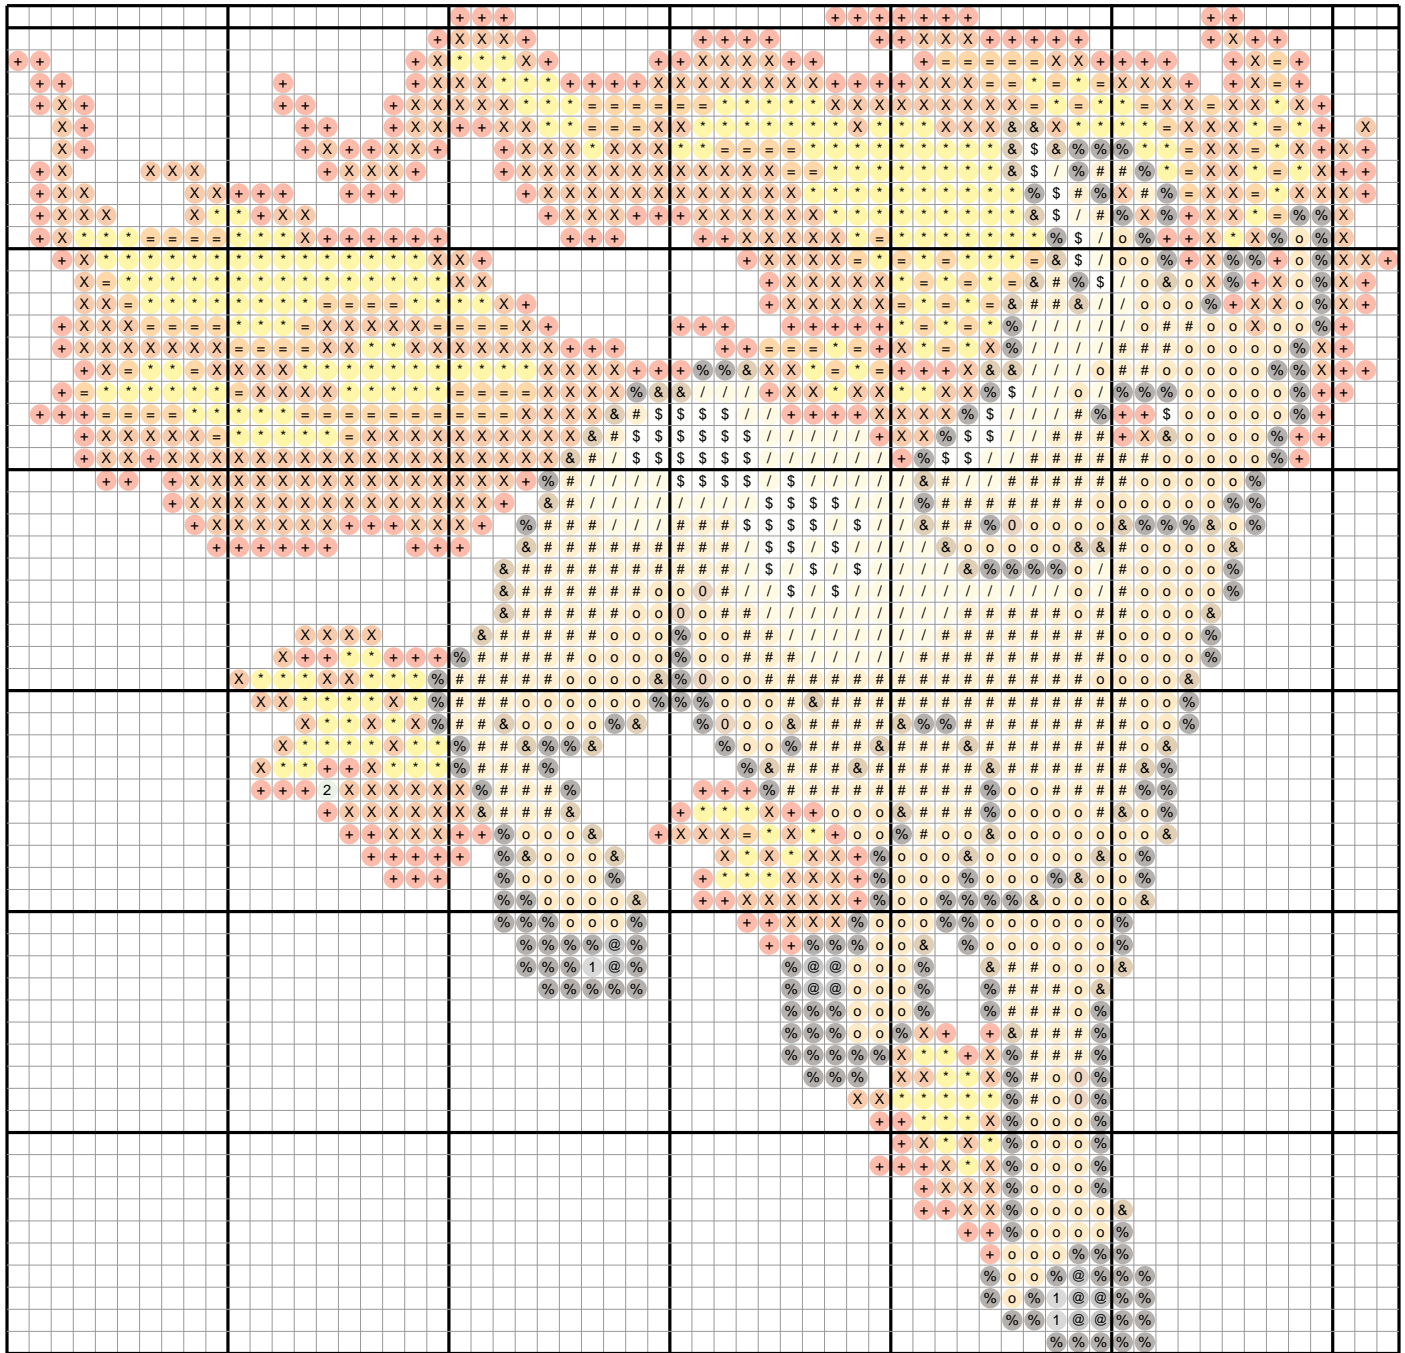

Rapidash #0078 — Diamond Painting Chart

63 x 61 drills · 2010 drills · 14 DMC colors · 6.2 x 6.0 in at 2.5mm drills
ninpocket.net — free Pokemon diamond painting charts (round-drill symbols, DMC colors)

Drill Legend (DMC)

Sym	Color	DMC	Name	Drills
X		946	Burnt Orange Med	400
o		742	Tangerine Light	265
*		973	Canary Bright	256
+		606	Orange?Red Bright	255
#		743	Yellow Med	251
%		3371	Black Brown	205
/		727	Topaz Vy Lt	124
=		740	Tangerine	107
&		781	Topaz Very Dark	73
\$		White	White	52
@		413	Pewter Gray Dark	11
0		976	Golden Brown Med	7
1		414	Steel Gray Dk	3
2		164	Forest Green Lt	1