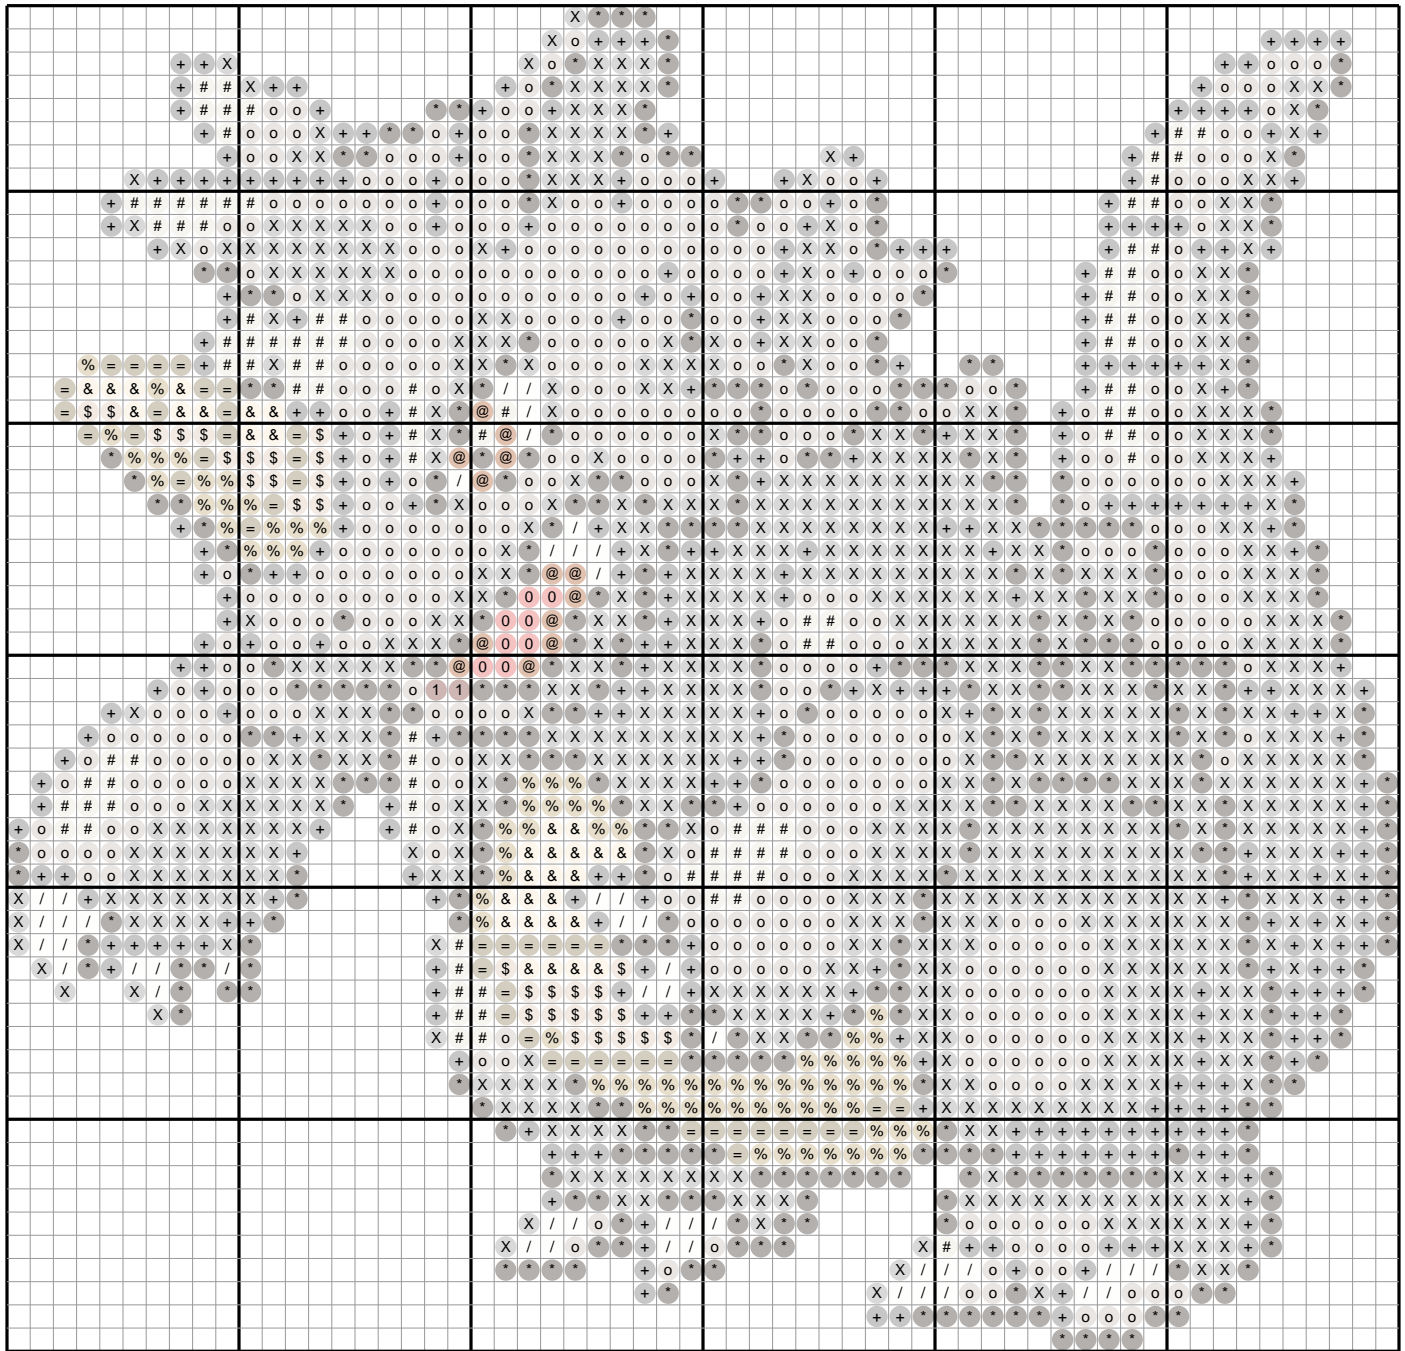

Rhydon #0112 — Diamond Painting Chart

60 x 58 drills · 2347 drills · 13 DMC colors · 5.9 x 5.7 in at 2.5mm drills
ninpocket.net — free Pokemon diamond painting charts (round-drill symbols, DMC colors)

Drill Legend (DMC)

Sym	Color	DMC	Name	Drills
X		414	Steel Gray Dk	706
o		452	Shell Gray Med	548
*		3371	Black Brown	408
+		413	Pewter Gray Dark	325
#		822	Beige Gray Light	100
%		370	Mustard Medium	77
/		White	White	50
=		829	Golden Olive Vy Dk	47
&		739	Tan Ult Vy Lt	32
\$		613	Drab Brown V Lt	31
@		919	Red?Copper	13
0		350	Coral Medium	8
1		3857	Rosewood Dark	2