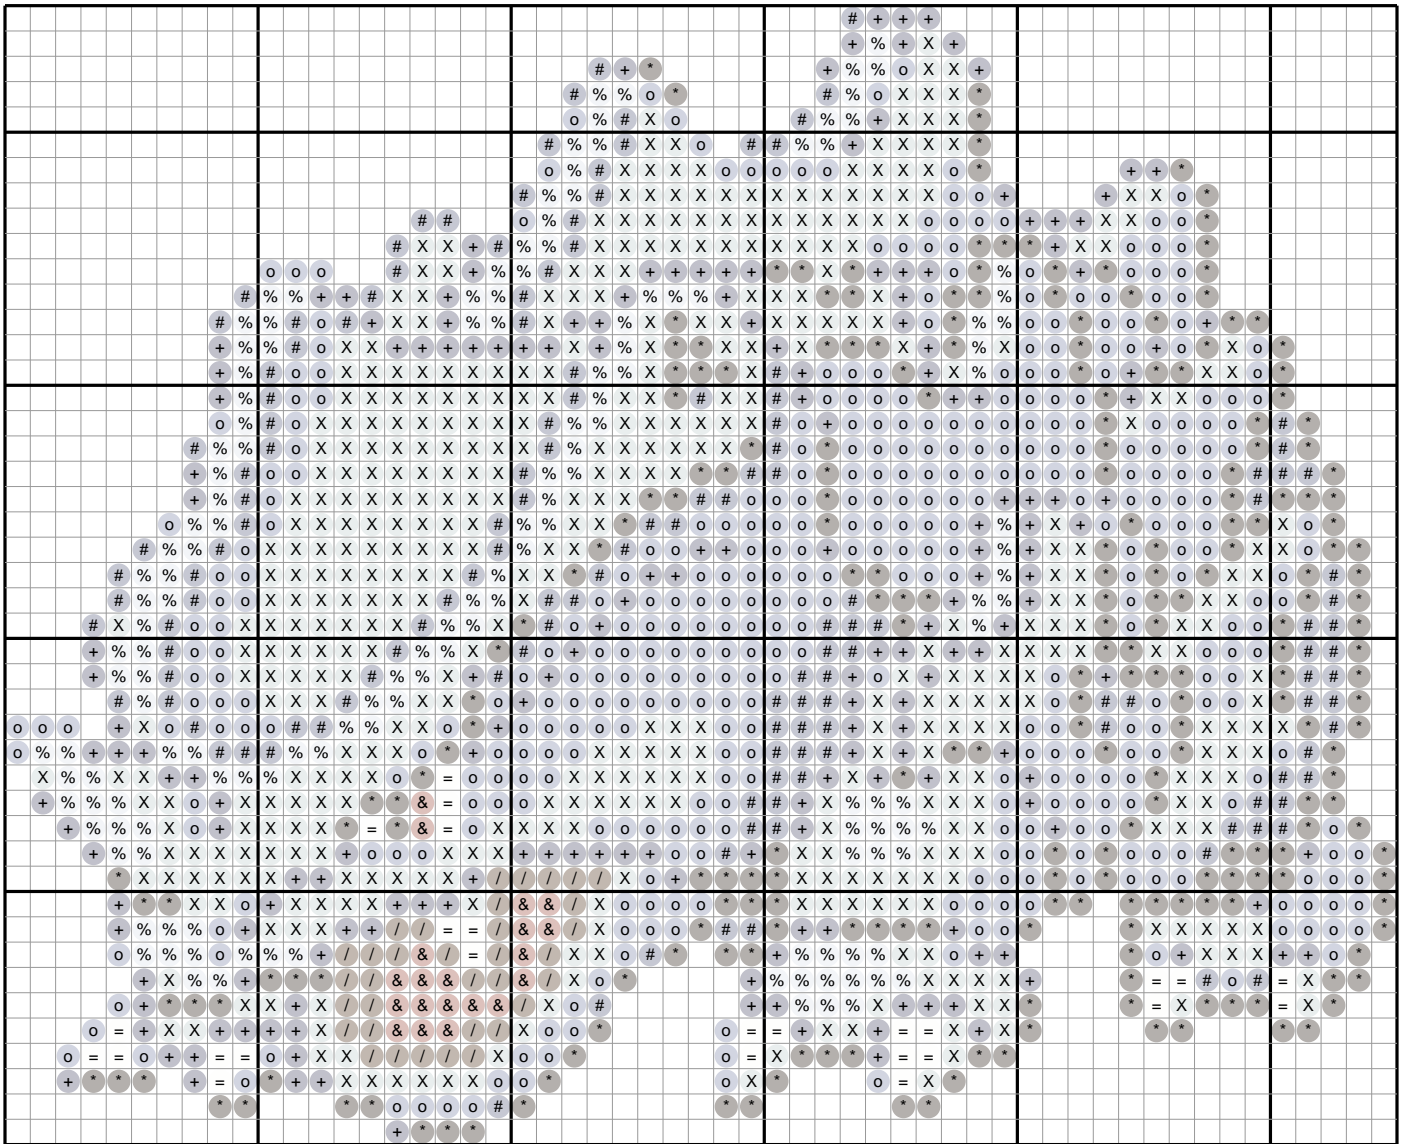

# Rhyhorn #0111 — Diamond Painting Chart

55 x 45 drills · 1702 drills · 9 DMC colors · 5.4 x 4.4 in at 2.5mm drills  
ninepocket.net — free Pokemon diamond painting charts (round-drill symbols, DMC colors)

## Drill Legend (DMC)

Sym	Color	DMC	Name	Drills
X		927	Gray Green Light	477
o		161	Blue Gray	417
*		3371	Black Brown	243
+		791	Cornflower Blue V D	191
#		792	Cornflower Blue Dark	147
%		3753	Antique Blue Ult Vy Lt	147
/		898	Coffee Brown Vy Dk	34
=		White	White	26
&		355	Terra Cotta Dark	20