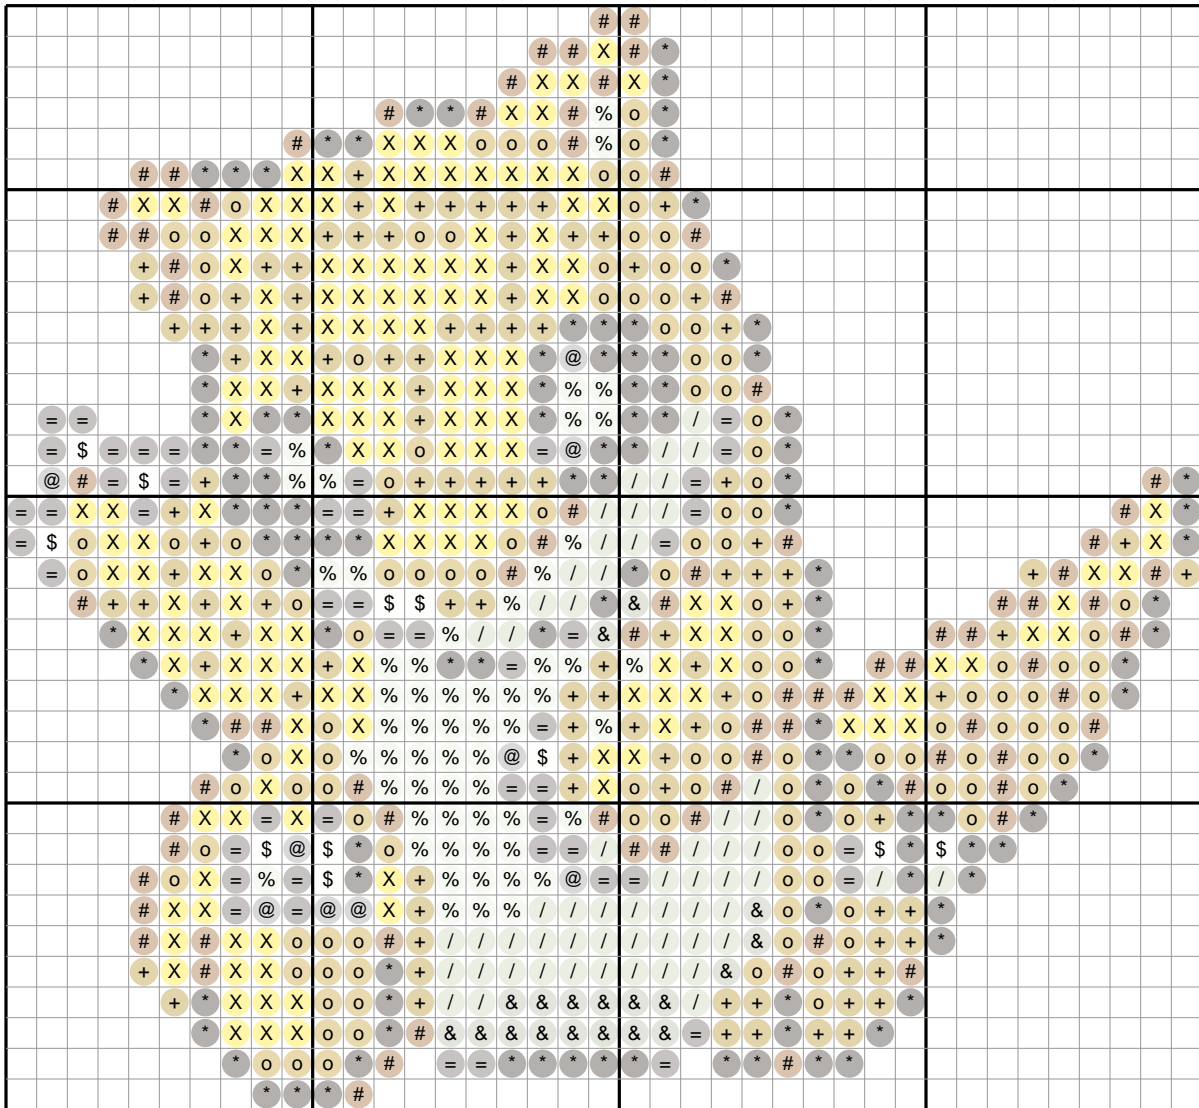

Sandshrew #0027 — Diamond Painting Chart

39 x 36 drills · 808 drills · 11 DMC colors · 3.8 x 3.5 in at 2.5mm drills
ninepocket.net — free Pokemon diamond painting charts (round-drill symbols, DMC colors)

Drill Legend (DMC)

Sym	Color	DMC	Name	Drills
X		973	Canary Bright	164
o		680	Old Gold Dark	127
*		3371	Black Brown	120
+		3829	Old Gold Vy Dark	106
#		975	Golden Brown Dk	86
%		772	Yellow Green Vy Lt	58
/		524	Fern Green Vy Lt	58
=		309	Rose Dark	50
&		523	Fern Green Lt	19
\$		White	White	11
@		414	Steel Gray Dk	9