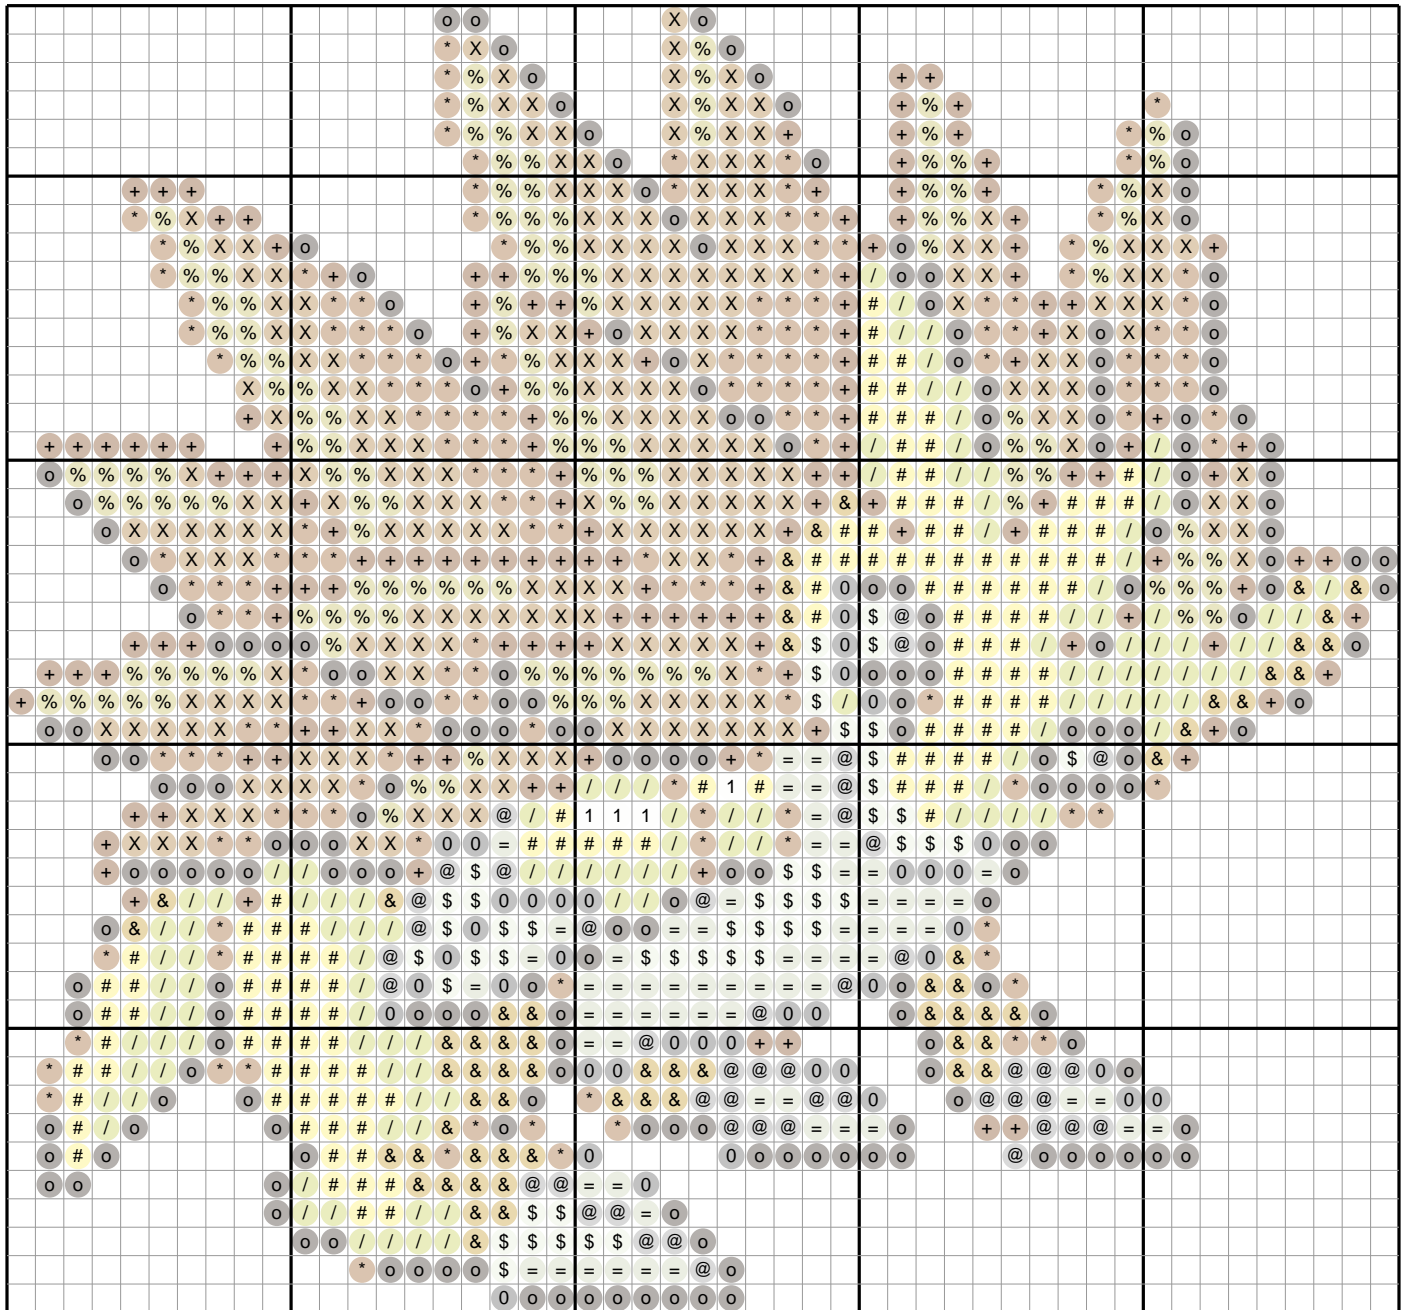

Sandslash #0028 — Diamond Painting Chart

49 x 46 drills · 1419 drills · 13 DMC colors · 4.8 x 4.5 in at 2.5mm drills
nepocket.net — free Pokemon diamond painting charts (round-drill symbols, DMC colors)

Drill Legend (DMC)

Sym	Color	DMC	Name	Drills
X		781	Topaz Very Dark	241
o		3371	Black Brown	216
*		975	Golden Brown Dk	164
+		300	Mahogany Vy Dk	151
#		307	Lemon	131
%		733	Olive Green Md	130
/		166	Moss Green Md Lt	119
=		524	Fern Green Vy Lt	65
&		680	Old Gold Dark	62
\$		772	Yellow Green Vy Lt	48
@		414	Steel Gray Dk	47
0		844	Beaver Gray Ult Dk	41
1		White	White	4