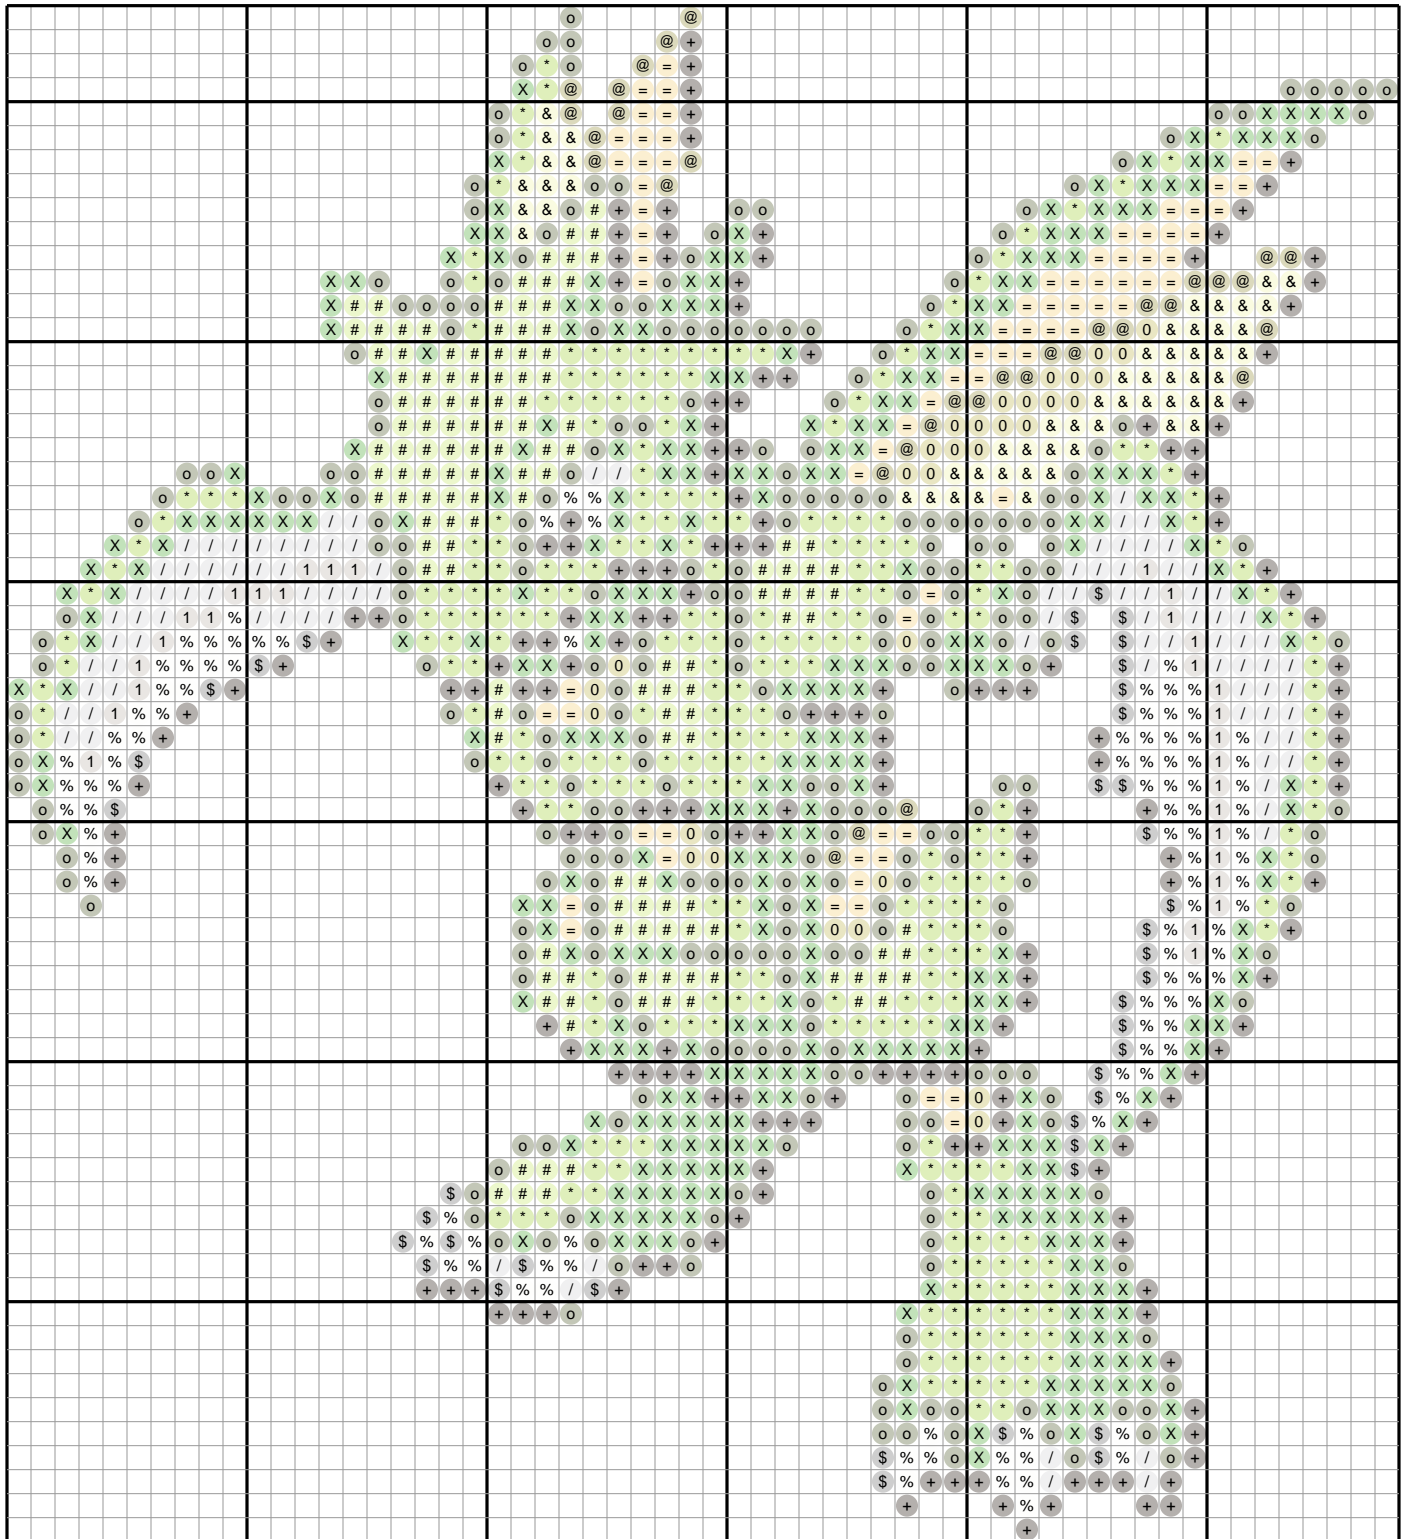

Scyther #0123 — Diamond Painting Chart

58 x 64 drills · 1699 drills · 13 DMC colors · 5.7 x 6.3 in at 2.5mm drills
ninepocket.net — free Pokemon diamond painting charts (round-drill symbols, DMC colors)

Drill Legend (DMC)

Sym	Color	DMC	Name	Drills
X		702	Kelly Green	328
o		936	Avocado Grn V Dk	291
*		704	Chartreuse Bright	286
+		3371	Black Brown	185
#		907	Parrot Green Lt	139
%		White	White	104
/		415	Pearl Gray	98
=		3821	Straw	76
&		165	Moss Green Vy Lt	56
\$		317	Pewter Gray	41
@		732	Olive Green	34
0		733	Olive Green Md	31
1		648	Beaver Gray Lt	30