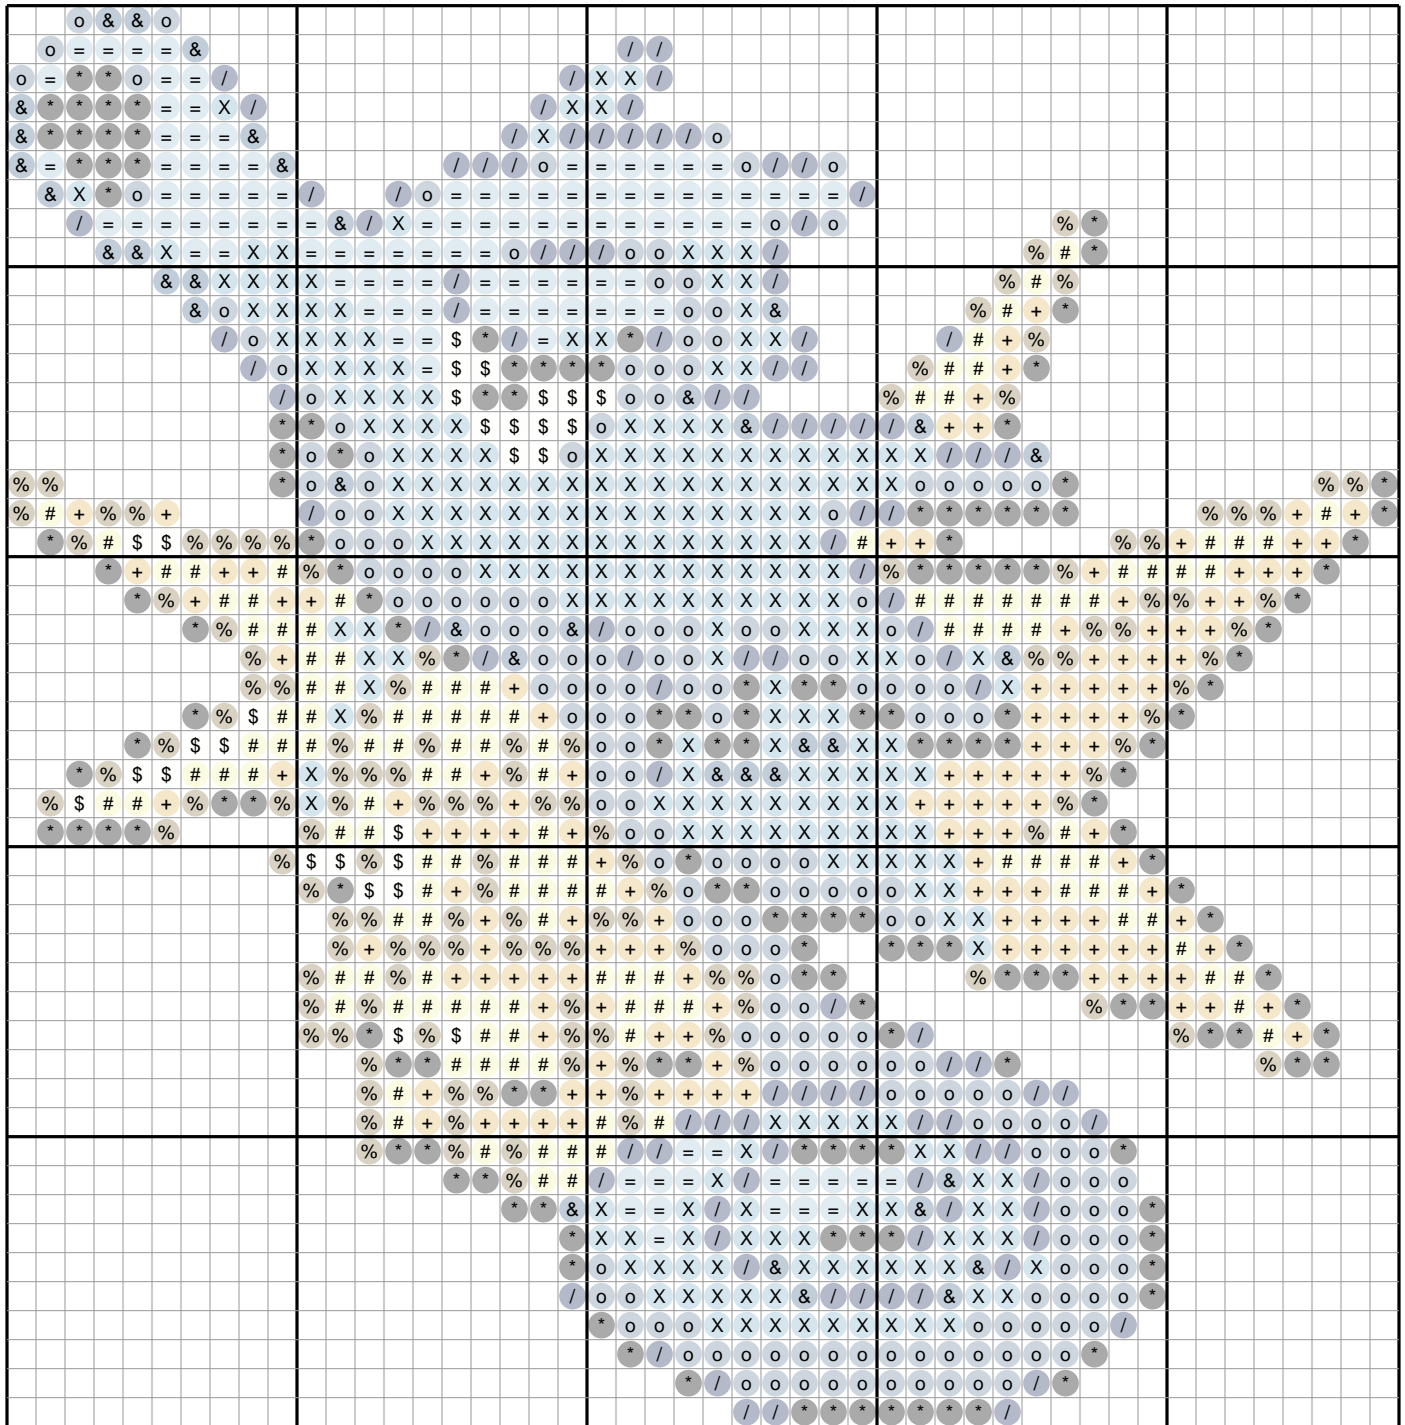

Seadra #0117 — Diamond Painting Chart

48 x 49 drills · 1303 drills · 10 DMC colors · 4.7 x 4.8 in at 2.5mm drills
ninepocket.net — free Pokemon diamond painting charts (round-drill symbols, DMC colors)

Drill Legend (DMC)

Sym	Color	DMC	Name	Drills
X		519	Sky Blue	250
o		931	Antique Blue Medium	198
*		310	Black	164
+		3820	Straw Dark	139
#		165	Moss Green Vy Lt	133
%		830	Golden Olive Dk	129
/		823	Navy Blue Dark	113
=		813	Blue Light	111
&		798	Delft Blue Dark	37
\$		White	White	29