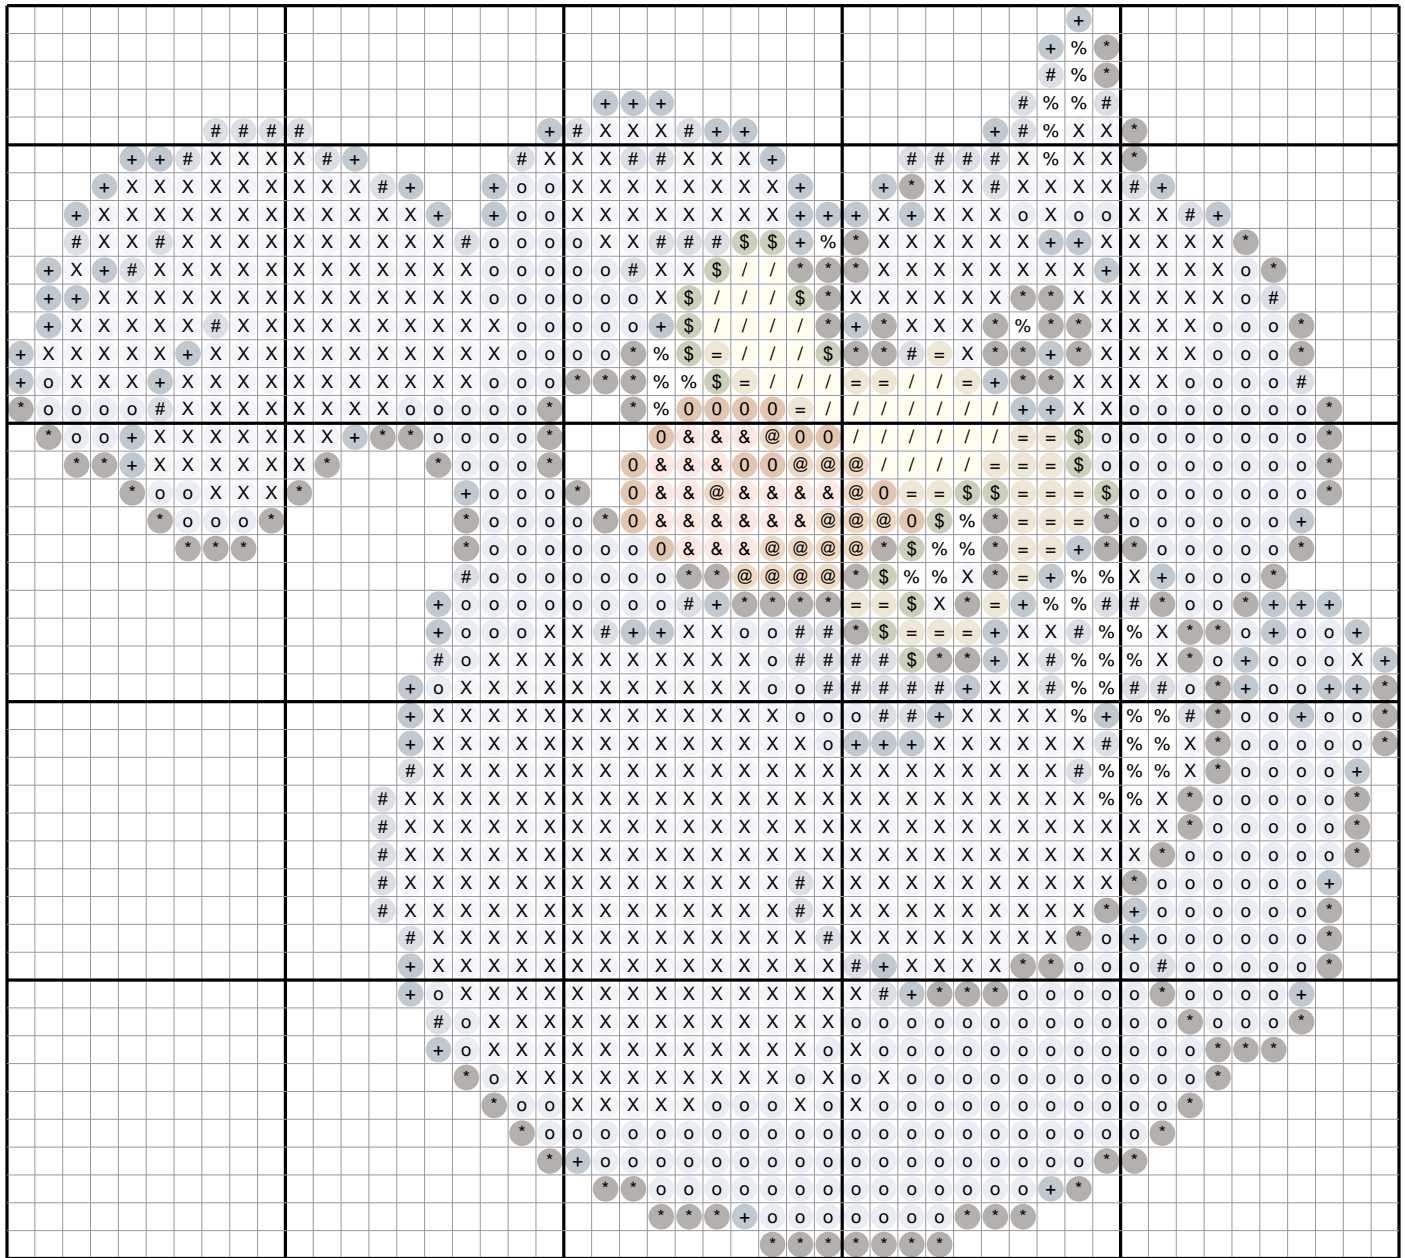

Seel #0086 — Diamond Painting Chart

50 x 45 drills · 1404 drills · 12 DMC colors · 4.9 x 4.4 in at 2.5mm drills
ninepocket.net — free Pokemon diamond painting charts (round-drill symbols, DMC colors)

Drill Legend (DMC)

Sym	Color	DMC	Name	Drills
X		3753	Antique Blue Ult Vy Lt	563
o		800	Delft Blue Pale	356
*		3371	Black Brown	139
+		930	Antique Blue Dark	95
#		160	Blue Gray Medium	77
%		White	White	38
/		3078	Golden Yellow Vy Lt	34
=		372	Mustard Lt	29
&		3771	Terra Cotta Ult Vy Lt	21
\$		937	Avocado Green Md	20
@		436	Tan	17
0		920	Copper Med	15