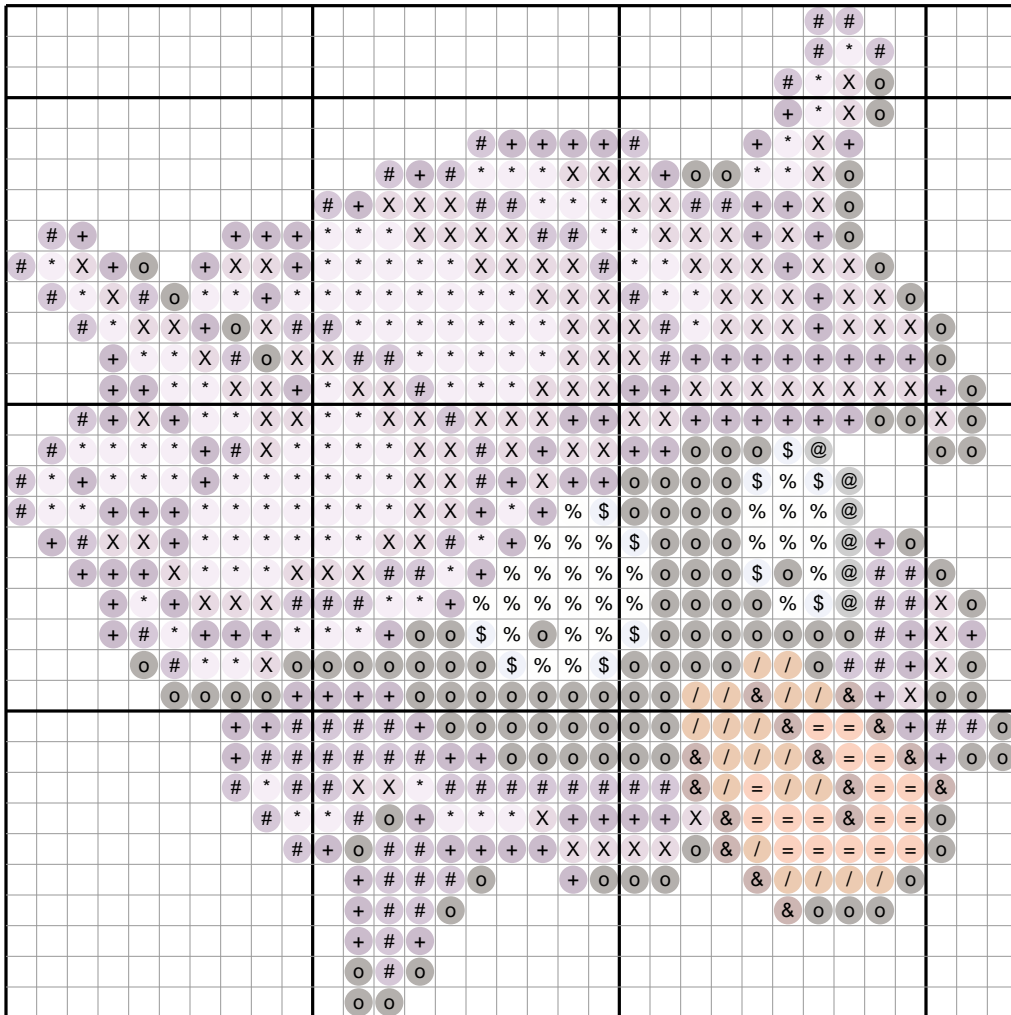

Shellder #0090 — Diamond Painting Chart

33 x 33 drills · 660 drills · 11 DMC colors · 3.2 x 3.2 in at 2.5mm drills
ninepocket.net — free Pokemon diamond painting charts (round-drill symbols, DMC colors)

Drill Legend (DMC)

| Sym | Color | DMC | Name | Drills |
|-----|---|-------|--------------------|--------|
| X |  | 3836 | Grape Light | 121 |
| o |  | 3371 | Black Brown | 120 |
| * |  | 211 | Lavender Light | 119 |
| + |  | 327 | Violet Dark | 112 |
| # |  | 208 | Lavender Very Dark | 90 |
| % |  | White | White | 29 |
| / |  | 921 | Copper | 20 |
| = |  | 721 | Orange Spice Med | 17 |
| & |  | 3857 | Rosewood Dark | 15 |
| \$ |  | 3747 | Blue Violet Vy Lt | 11 |
| @ |  | 317 | Pewter Gray | 6 |