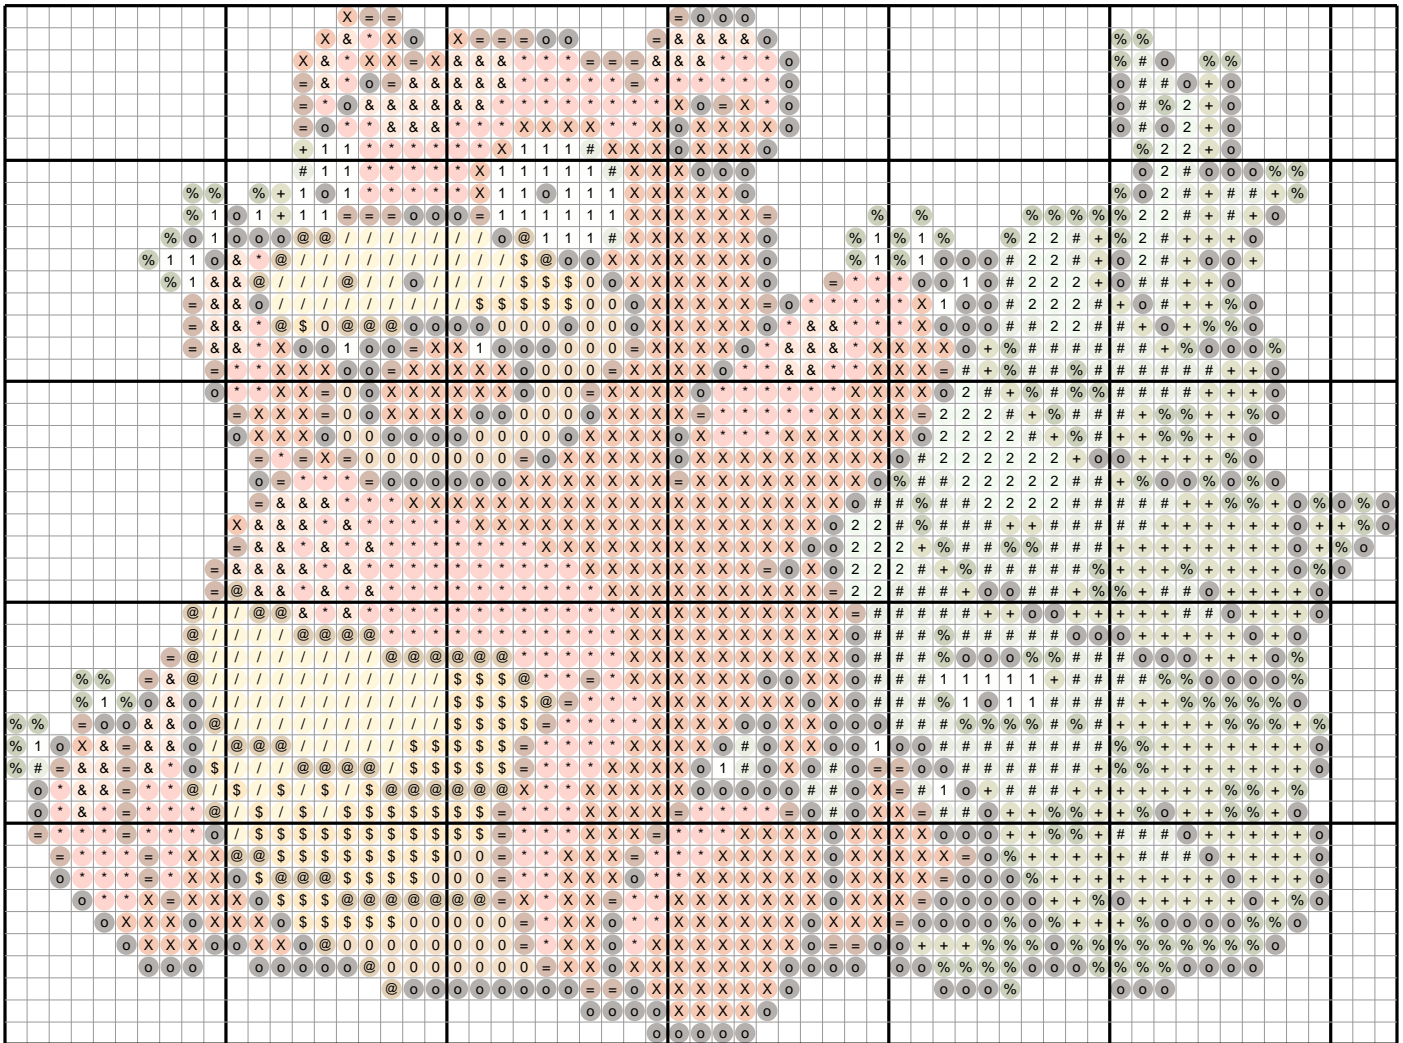

Slowbro #0080 — Diamond Painting Chart

63 x 47 drills · 2095 drills · 14 DMC colors · 6.2 x 4.6 in at 2.5mm drills
ninpocket.net — free Pokemon diamond painting charts (round-drill symbols, DMC colors)

Drill Legend (DMC)

Sym	Color	DMC	Name	Drills
X		720	Orange Spice Dark	427
o		3371	Black Brown	337
*		3340	Apricot Med	240
+		3012	Khaki Green Md	189
#		524	Fern Green Vy Lt	171
%		937	Avocado Green Md	147
/		744	Yellow Pale	99
=		918	Red?Copper Dark	97
&		3825	Pumpkin Pale	78
\$		742	Tangerine Light	77
@		781	Topaz Very Dark	61
0		977	Golden Brown Light	60
1		White	White	57
2		369	Pistachio Green Vy Lt	55