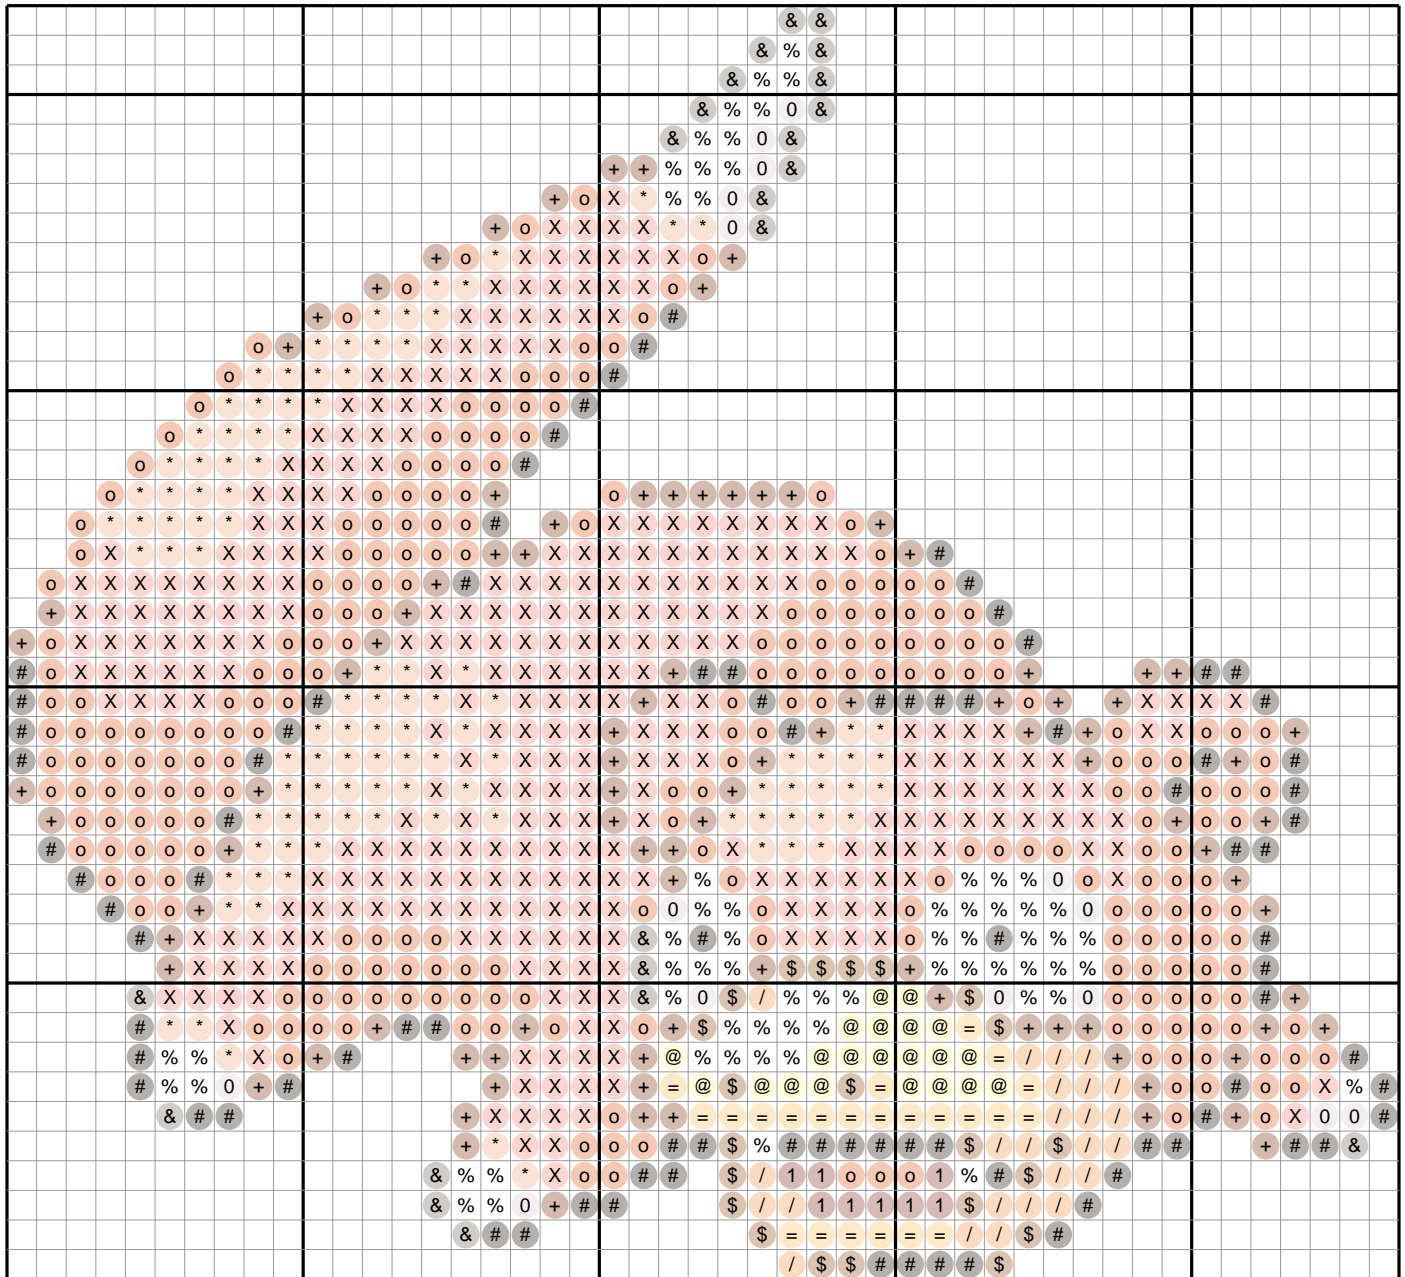

Slowpoke #0079 — Diamond Painting Chart

47 x 43 drills · 1070 drills · 13 DMC colors · 4.6 x 4.2 in at 2.5mm drills
ninepocket.net — free Pokemon diamond painting charts (round-drill symbols, DMC colors)

Drill Legend (DMC)

| Sym | Color | DMC | Name | Drills |
|-----|---|-------|-------------------|--------|
| X |  | 3340 | Apricot Med | 320 |
| o |  | 720 | Orange Spice Dark | 260 |
| * |  | 402 | Mahogany Vy Lt | 106 |
| + |  | 918 | Red?Copper Dark | 95 |
| # |  | 3371 | Black Brown | 89 |
| % |  | White | White | 64 |
| / |  | 3853 | Autumn Gold Dk | 25 |
| = |  | 742 | Tangerine Light | 23 |
| & |  | 645 | Beaver Gray Vy Dk | 22 |
| \$ |  | 975 | Golden Brown Dk | 22 |
| @ |  | 445 | Lemon Light | 21 |
| 0 |  | 453 | Shell Gray Light | 15 |
| 1 |  | 3777 | Terra Cotta Vy Dk | 8 |