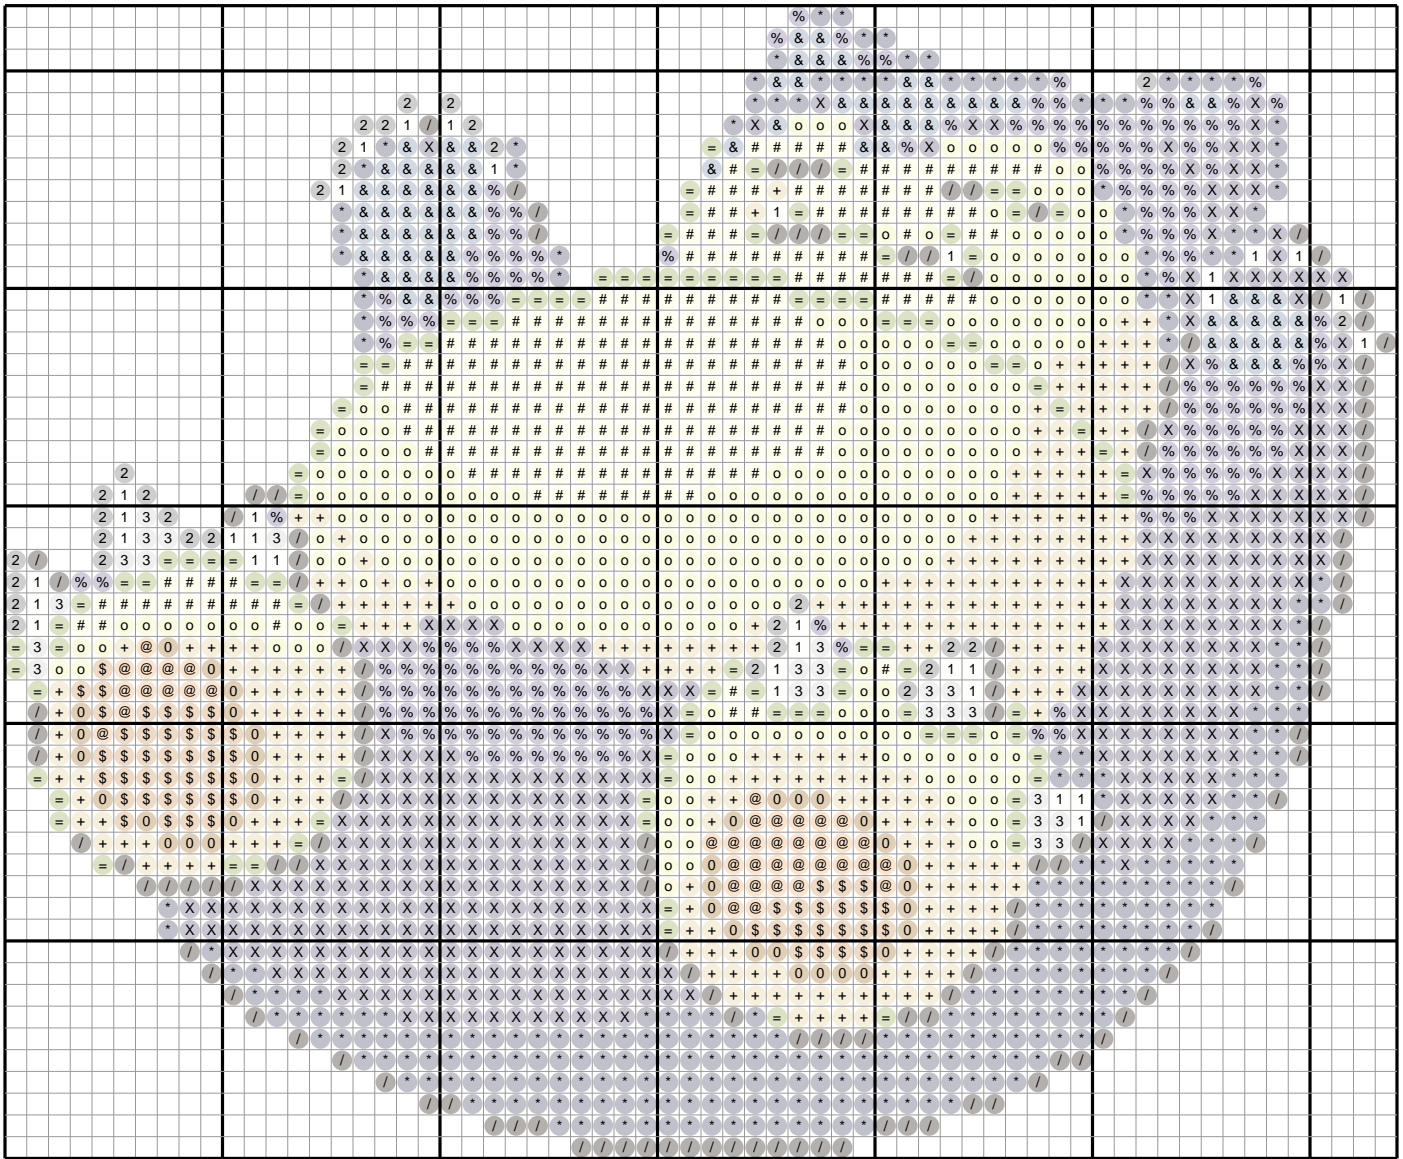

# Snorlax #0143 — Diamond Painting Chart

64 x 53 drills · 2347 drills · 15 DMC colors · 6.3 x 5.2 in at 2.5mm drills  
ninepocket.net — free Pokemon diamond painting charts (round-drill symbols, DMC colors)

## Drill Legend (DMC)

Sym	Color	DMC	Name	Drills
X		333	Blue Violet Very Dark	396
o		165	Moss Green Vy Lt	359
*		791	Cornflower Blue V D	309
+		676	Old Gold Lt	284
#		3078	Golden Yellow Vy Lt	248
%		3746	Blue Violet Dark	181
/		3371	Black Brown	144
=		470	Avocado Grn Lt	118
&		3839	Lavender Blue Med	81
\$		436	Tan	58
@		3854	Autumn Gold Med	41
0		781	Topaz Very Dark	38
1		White	White	34
2		317	Pewter Gray	32
3		415	Pearl Gray	24