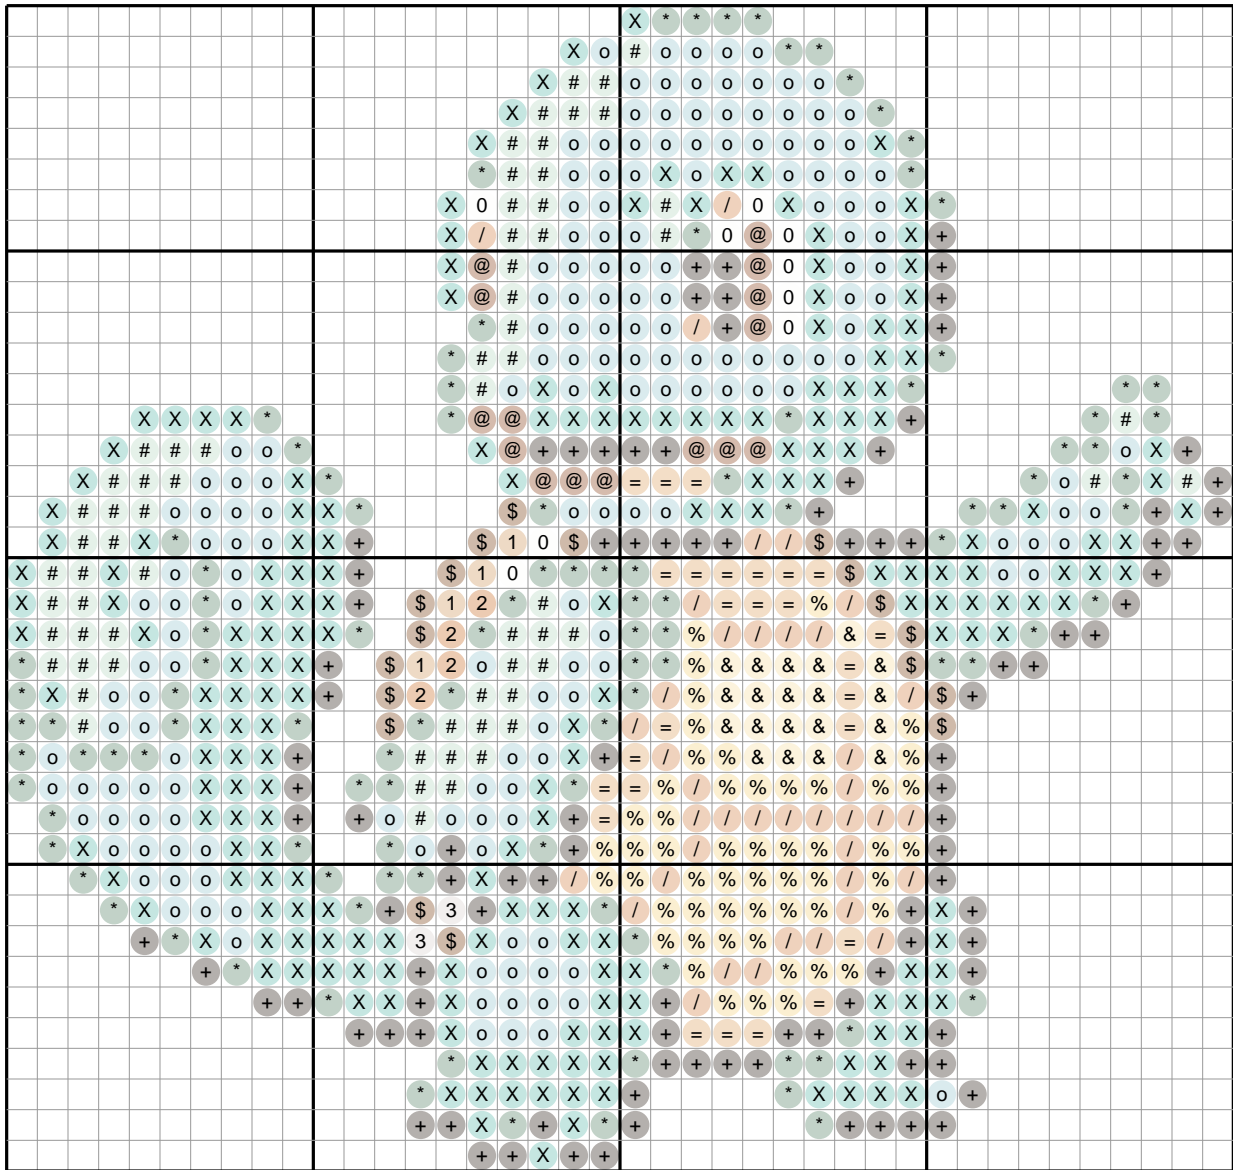

# Squirtle #0007 — Diamond Painting Chart

40 x 38 drills · 852 drills · 15 DMC colors · 3.9 x 3.7 in at 2.5mm drills  
 ninepocket.net — free Pokemon diamond painting charts (round-drill symbols, DMC colors)

## Drill Legend (DMC)

Sym	Color	DMC	Name	Drills
X		3849	Teal Green Light	205
o		598	Turquoise Light	178
*		3815	Celadon Green Dk	109
+		3371	Black Brown	103
#		3813	Blue Green Lt	66
%		3821	Straw	53
/		3776	Mahogany Light	40
=		977	Golden Brown Light	26
&		3822	Straw Light	20
\$		300	Mahogany Vy Dk	18
@		918	Red?Copper Dark	15
0		White	White	9
1		436	Tan	4
2		921	Copper	4
3		453	Shell Gray Light	2