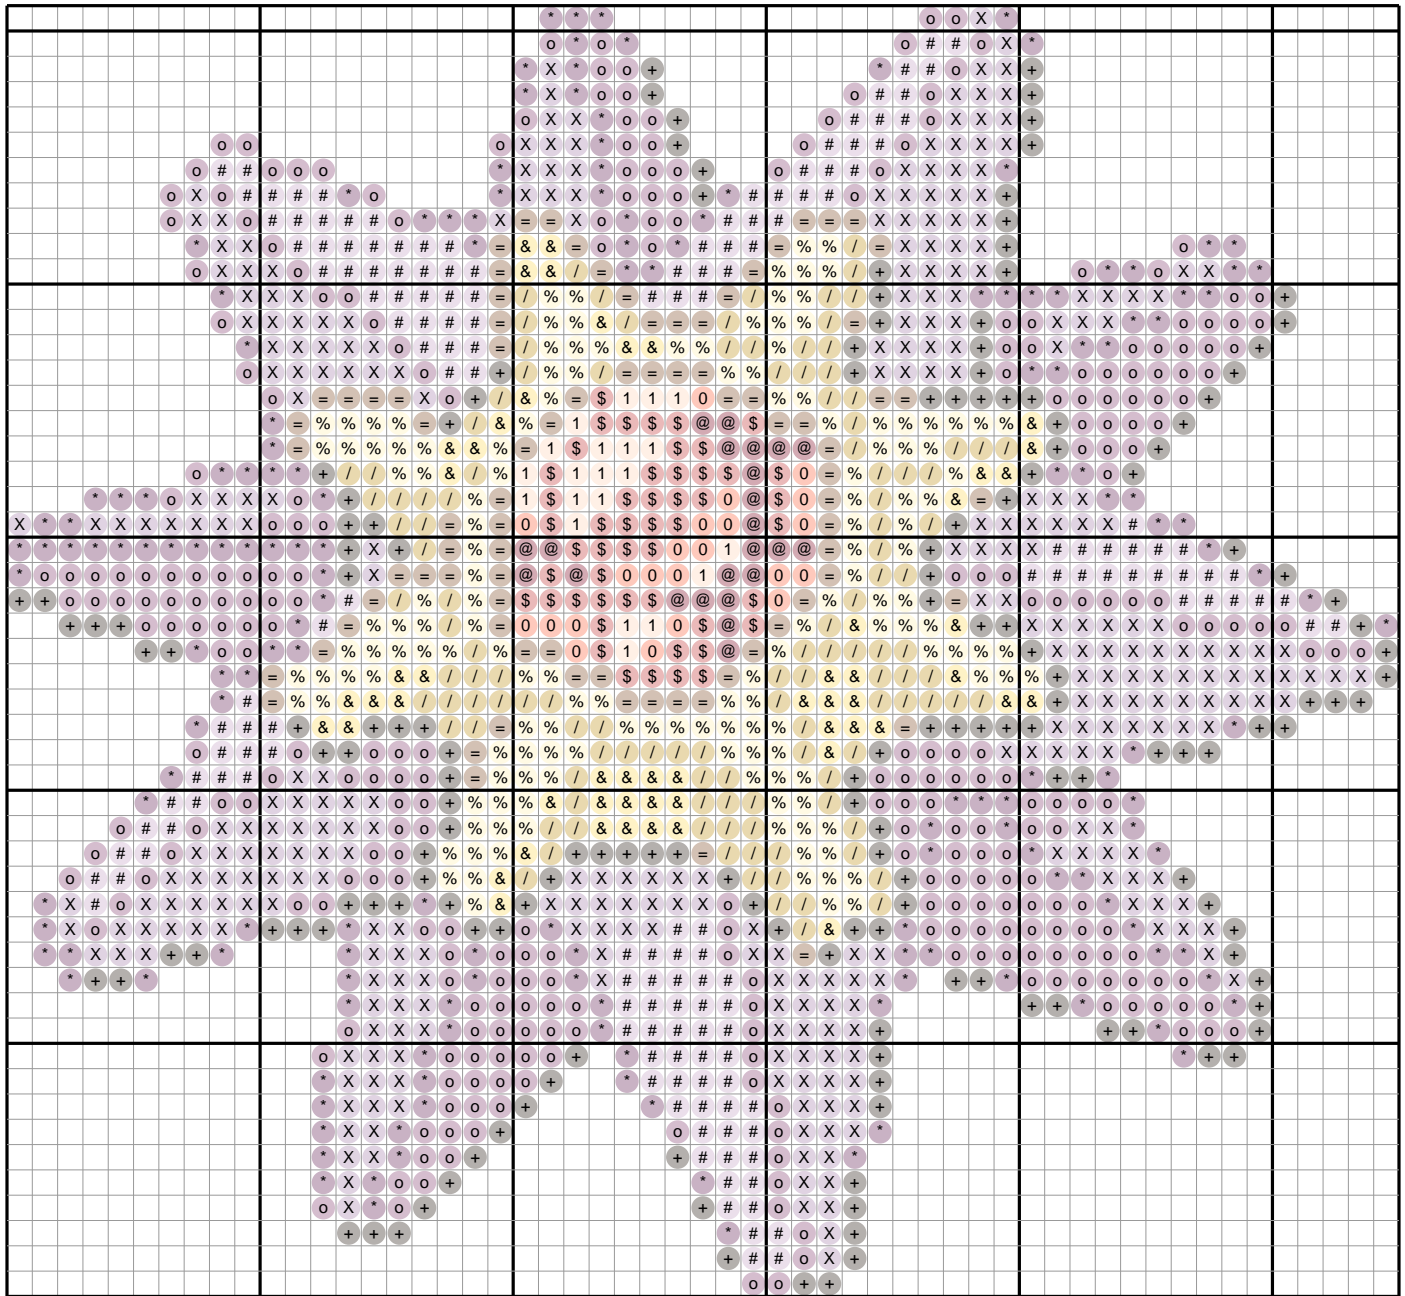

Starmie #0121 — Diamond Painting Chart

55 x 51 drills · 1673 drills · 13 DMC colors · 5.4 x 5.0 in at 2.5mm drills
ninepocket.net — free Pokemon diamond painting charts (round-drill symbols, DMC colors)

Drill Legend (DMC)

Sym	Color	DMC	Name	Drills
X		209	Lavender Dark	331
o		552	Violet Medium	314
*		550	Violet Very Dark	172
+		3371	Black Brown	169
#		210	Lavender Medium	161
%		727	Topaz Vy Lt	151
/		680	Old Gold Dark	121
=		433	Brown Med	83
&		726	Topaz Light	55
\$		347	Salmon Very Dark	50
@		814	Garnet Dark	23
0		608	Burnt Orange Bright	22
1		3856	Mahogany Ult Vy Lt	21