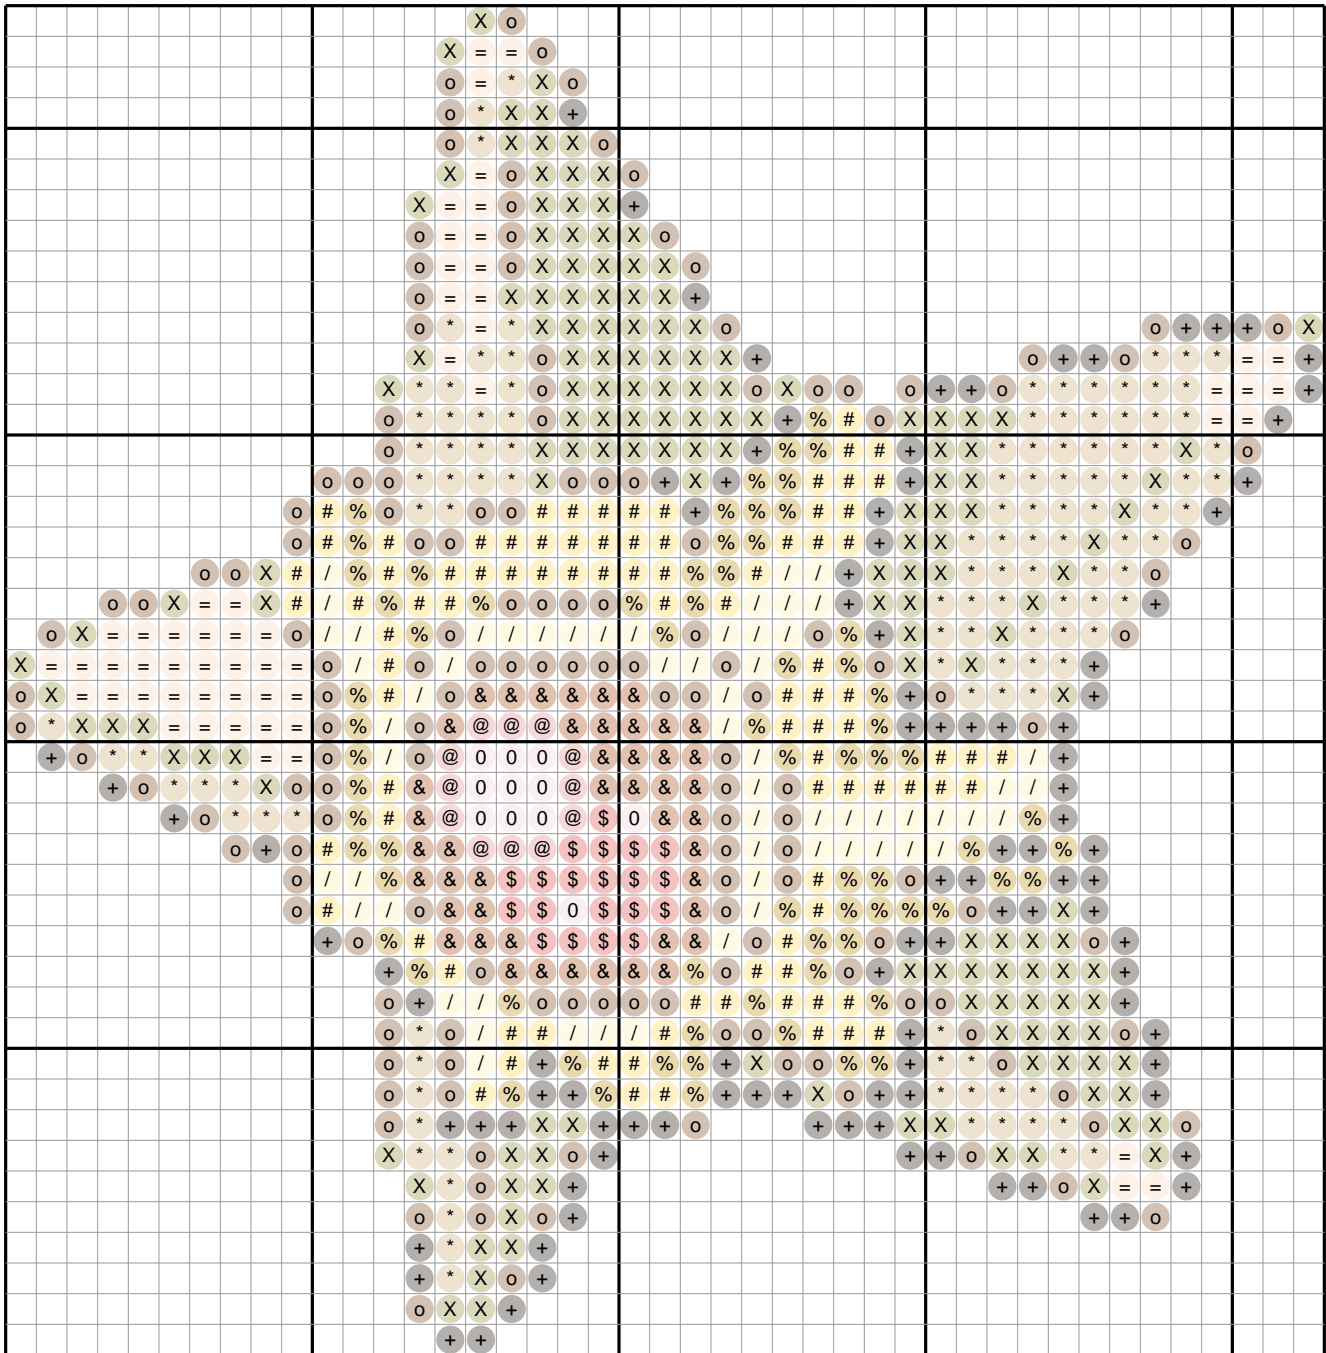

Staryu #0120 — Diamond Painting Chart

43 x 44 drills · 910 drills · 12 DMC colors · 4.2 x 4.3 in at 2.5mm drills
ninepocket.net — free Pokemon diamond painting charts (round-drill symbols, DMC colors)

Drill Legend (DMC)

Sym	Color	DMC	Name	Drills
X		732	Olive Green	162
o		433	Brown Med	156
*		833	Golden Olive Lt	120
+		3371	Black Brown	104
#		726	Topaz Light	91
%		680	Old Gold Dark	71
/		727	Topaz Vy Lt	61
=		945	Tawny	57
&		919	Red?Copper	45
\$		350	Coral Medium	20
@		962	Dusty Rose Medium	12
0		151	Dusty Rose Vry Lt	11