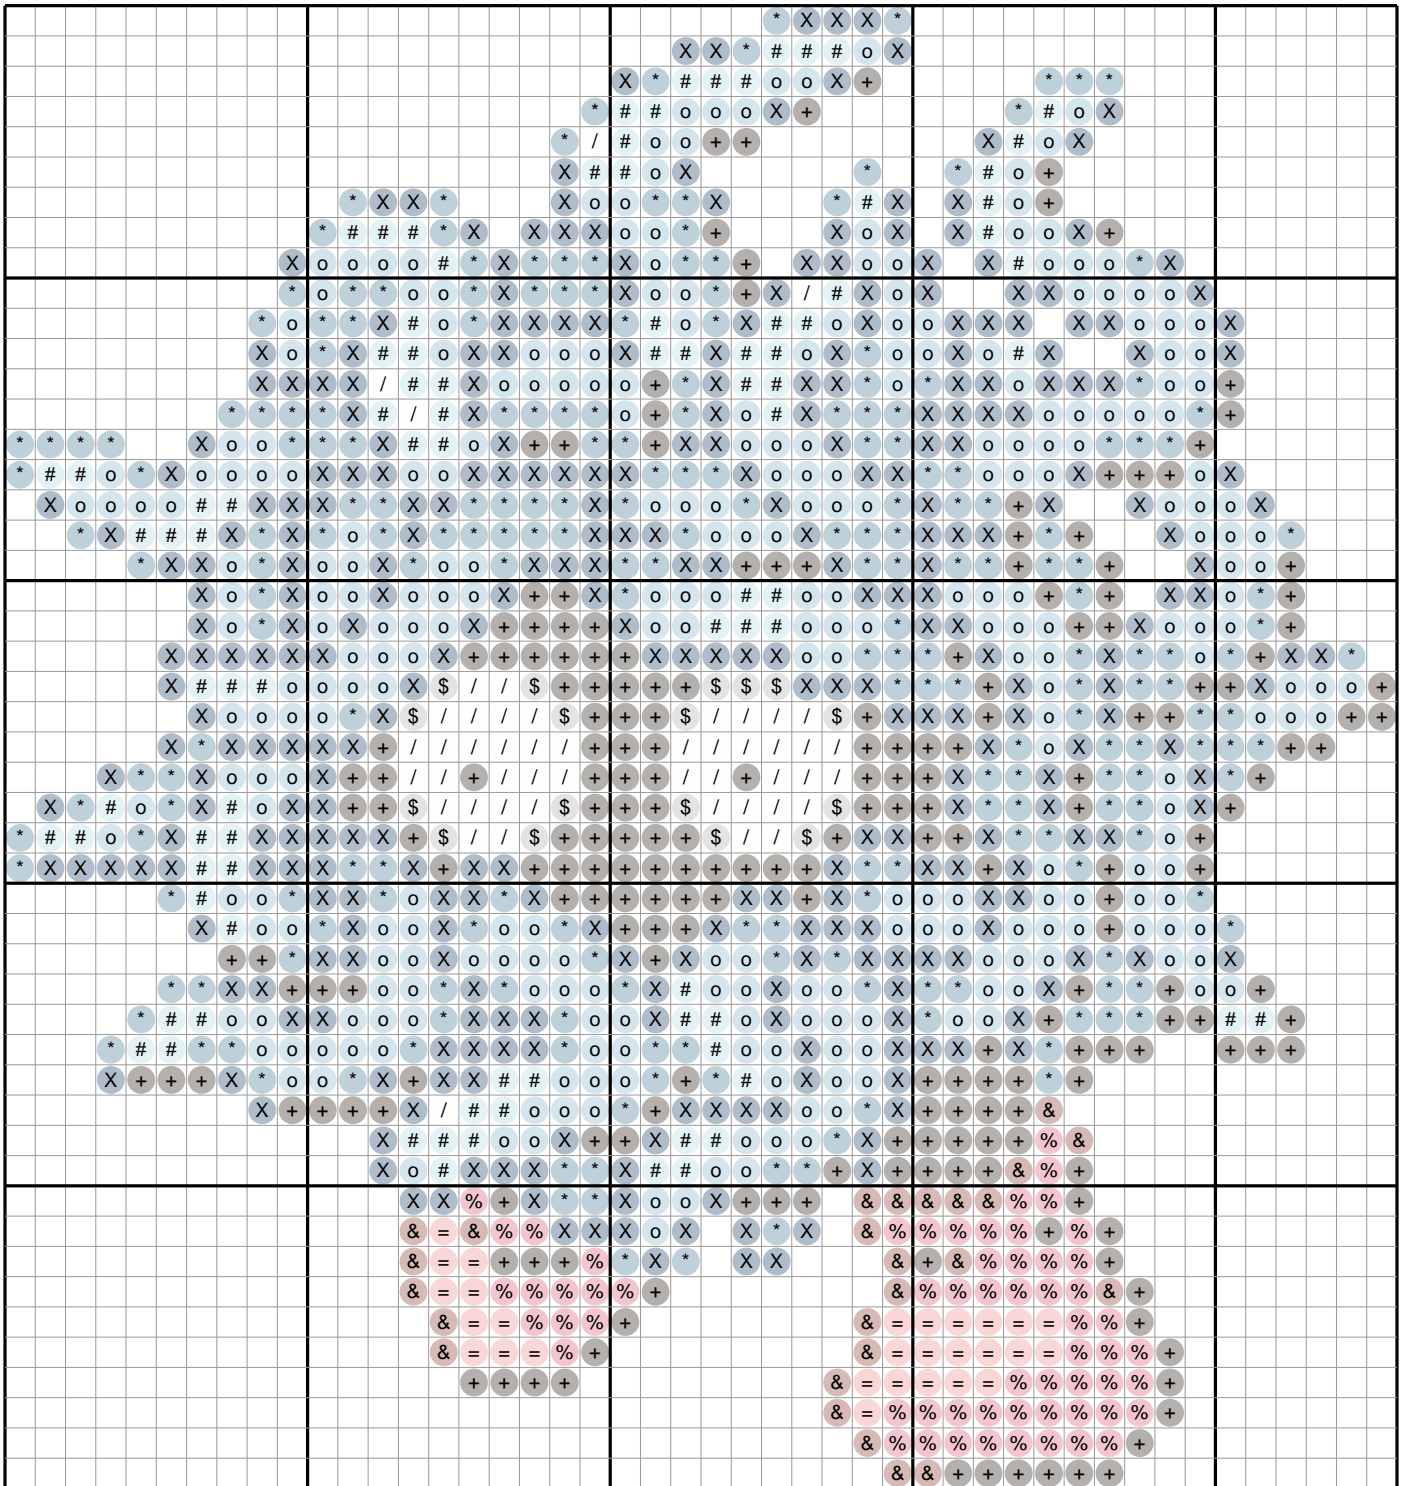

Tangela #0114 — Diamond Painting Chart

46 x 49 drills · 1358 drills · 10 DMC colors · 4.5 x 4.8 in at 2.5mm drills
ninepocket.net — free Pokemon diamond painting charts (round-drill symbols, DMC colors)

Drill Legend (DMC)

Sym	Color	DMC	Name	Drills
X		820	Royal Blue Very Dark	340
o		519	Sky Blue	294
*		517	Wedgewood Dark	234
+		3371	Black Brown	219
#		3761	Sky Blue Light	91
%		3832	Raspberry Medium	60
/		White	White	49
=		3712	Salmon Medium	28
&		3777	Terra Cotta Vy Dk	26
\$		318	Steel Gray Lt	17