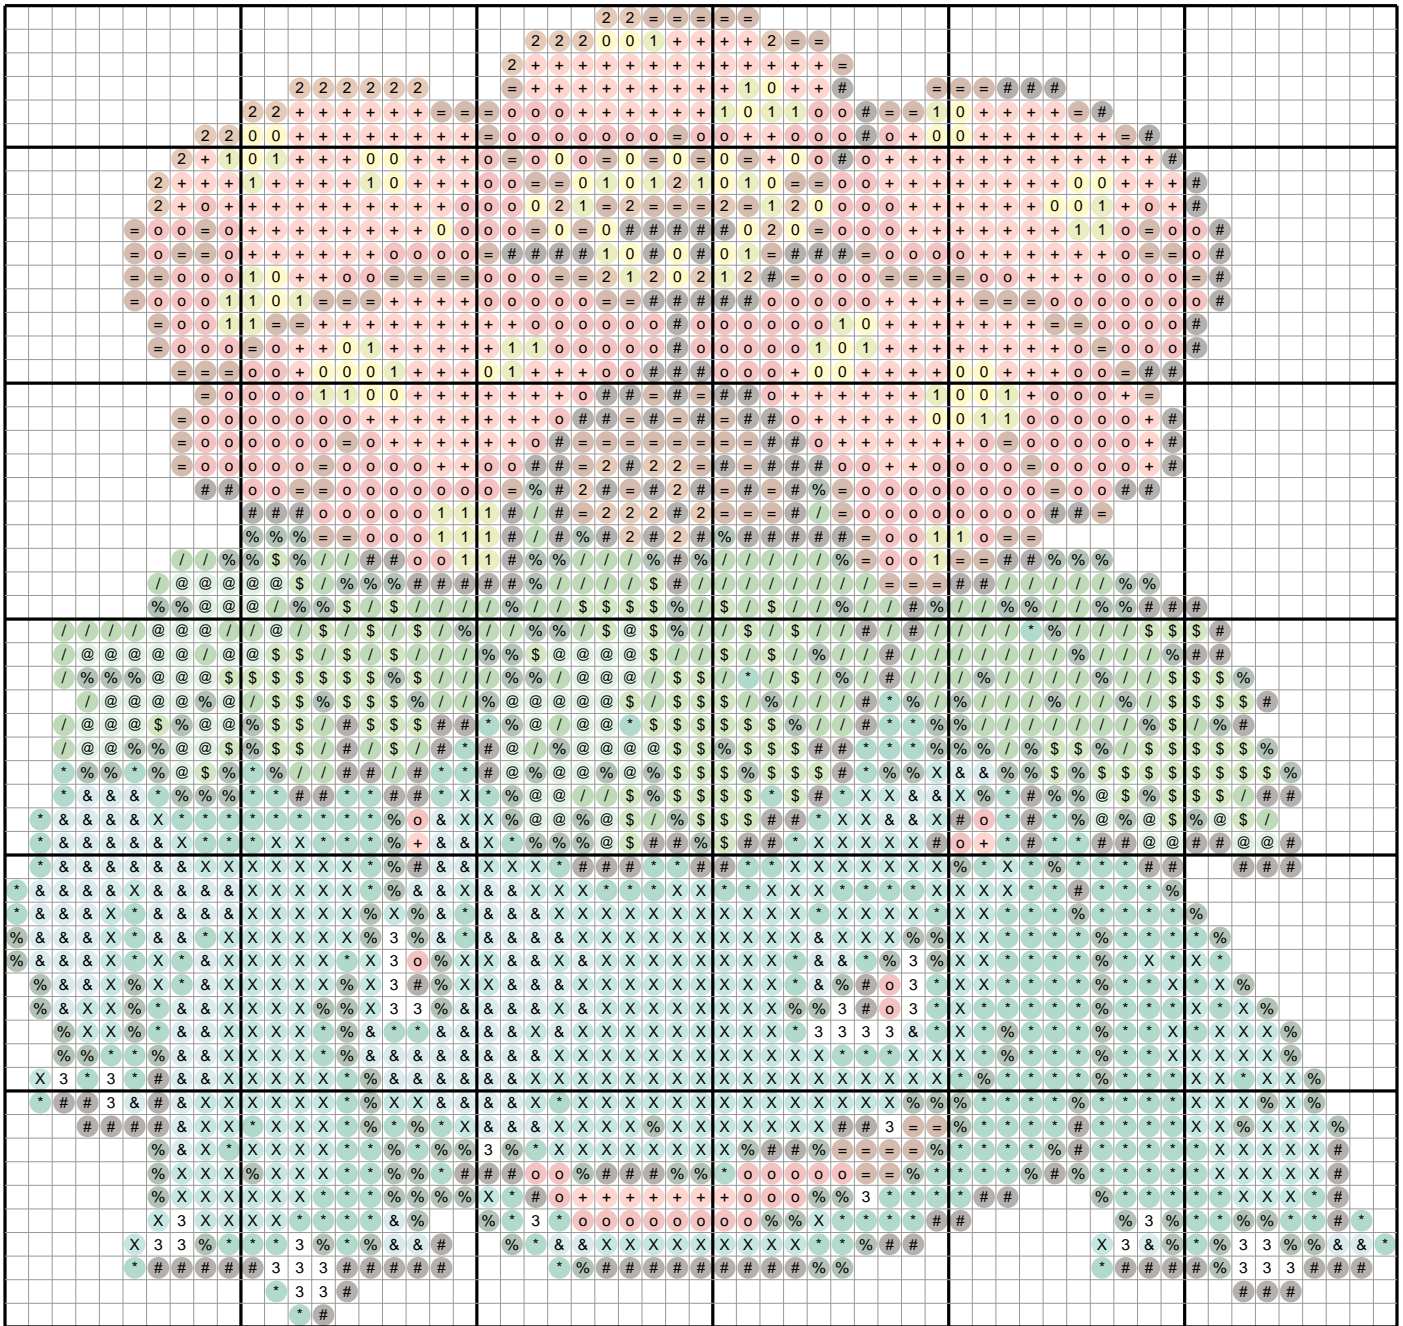

Venusaur #0003 — Diamond Painting Chart

59 x 56 drills · 2441 drills · 15 DMC colors · 5.8 x 5.5 in at 2.5mm drills
ninepocket.net — free Pokemon diamond painting charts (round-drill symbols, DMC colors)

Drill Legend (DMC)

Sym	Color	DMC	Name	Drills
X		3849	Teal Green Light	346
o		350	Coral Medium	267
*		911	Emerald Green Med	267
+		3340	Apricot Med	263
#		3371	Black Brown	242
%		890	Pistachio Grn Ult V D	235
/		701	Green Light	164
=		918	Red?Copper Dark	142
&		598	Turquoise Light	133
\$		703	Chartreuse	119
@		955	Nile Green Light	76
0		307	Lemon	56
1		166	Moss Green Md Lt	54
2		301	Mahogany Med	41
3		White	White	36