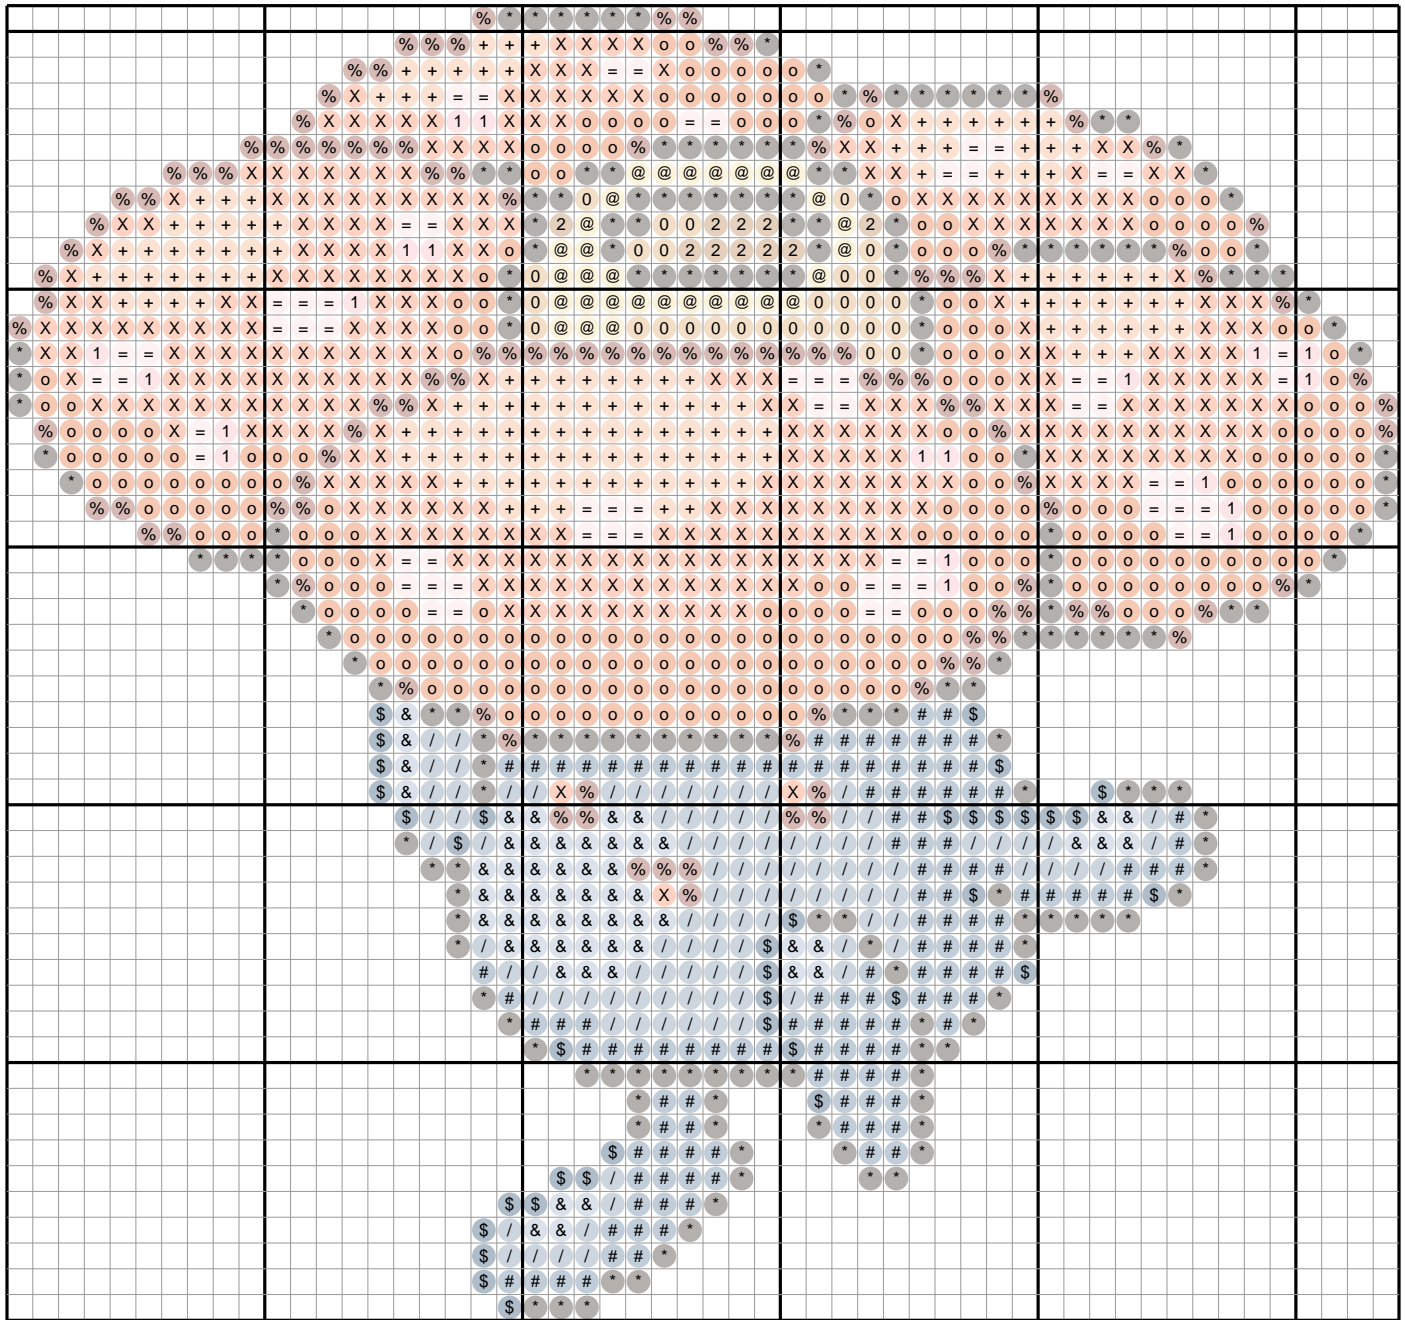

# Vileplume #0045 — Diamond Painting Chart

54 x 51 drills · 1542 drills · 14 DMC colors · 5.3 x 5.0 in at 2.5mm drills  
ninepocket.net — free Pokemon diamond painting charts (round-drill symbols, DMC colors)

## Drill Legend (DMC)

Sym	Color	DMC	Name	Drills
X		947	Burnt Orange	324
o		720	Orange Spice Dark	272
*		3371	Black Brown	200
+		402	Mahogany Vy Lt	142
#		798	Delft Blue Dark	133
%		3777	Terra Cotta Vy Dk	116
/		931	Antique Blue Medium	106
=		963	Dusty Rose Ult Vy Lt	64
&		809	Delft Blue	58
\$		820	Royal Blue Very Dark	37
@		3822	Straw Light	31
0		977	Golden Brown Light	29
1		776	Pink Medium	20
2		3826	Golden Brown	10