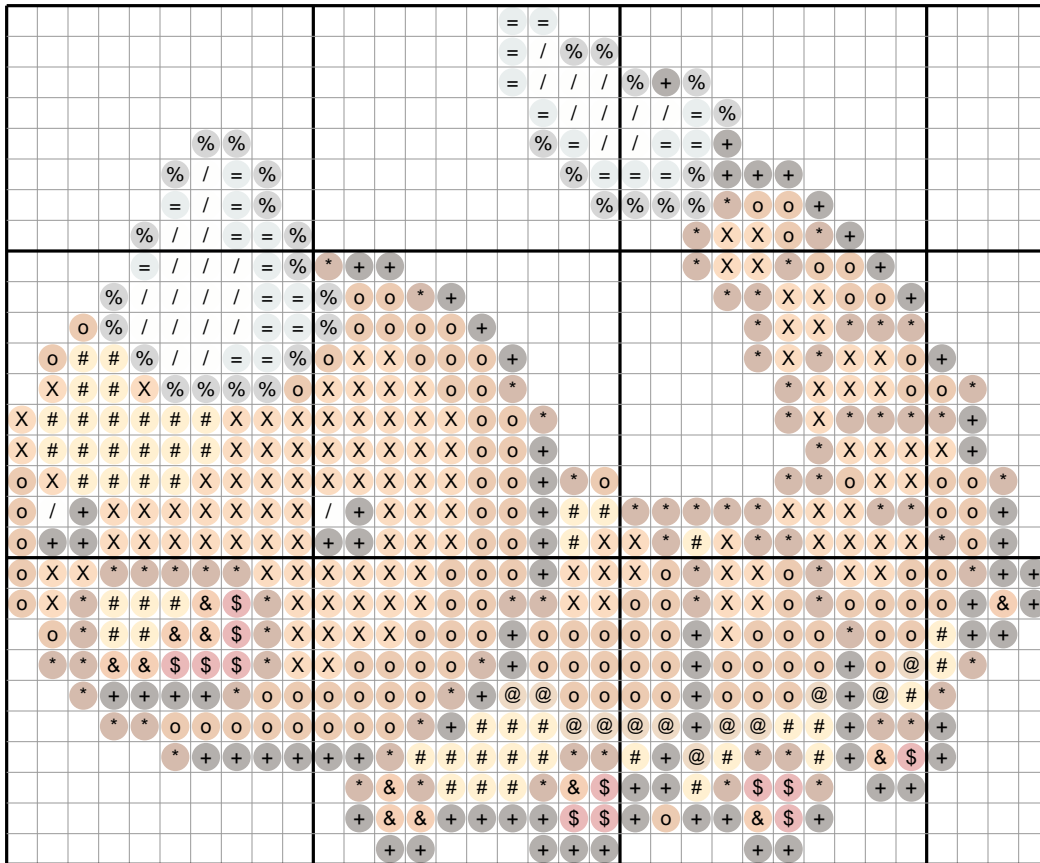

Weedle #0013 — Diamond Painting Chart

34 x 28 drills · 564 drills · 11 DMC colors · 3.3 x 2.8 in at 2.5mm drills
ninepocket.net — free Pokemon diamond painting charts (round-drill symbols, DMC colors)

Drill Legend (DMC)

Sym	Color	DMC	Name	Drills
X		3853	Autumn Gold Dk	119
o		921	Copper	113
*		918	Red?Copper Dark	82
+		3371	Black Brown	81
#		743	Yellow Med	49
%		169	Pewter Light	30
/		White	White	29
=		927	Gray Green Light	25
&		922	Copper Light	12
\$		347	Salmon Very Dark	12
@		436	Tan	12