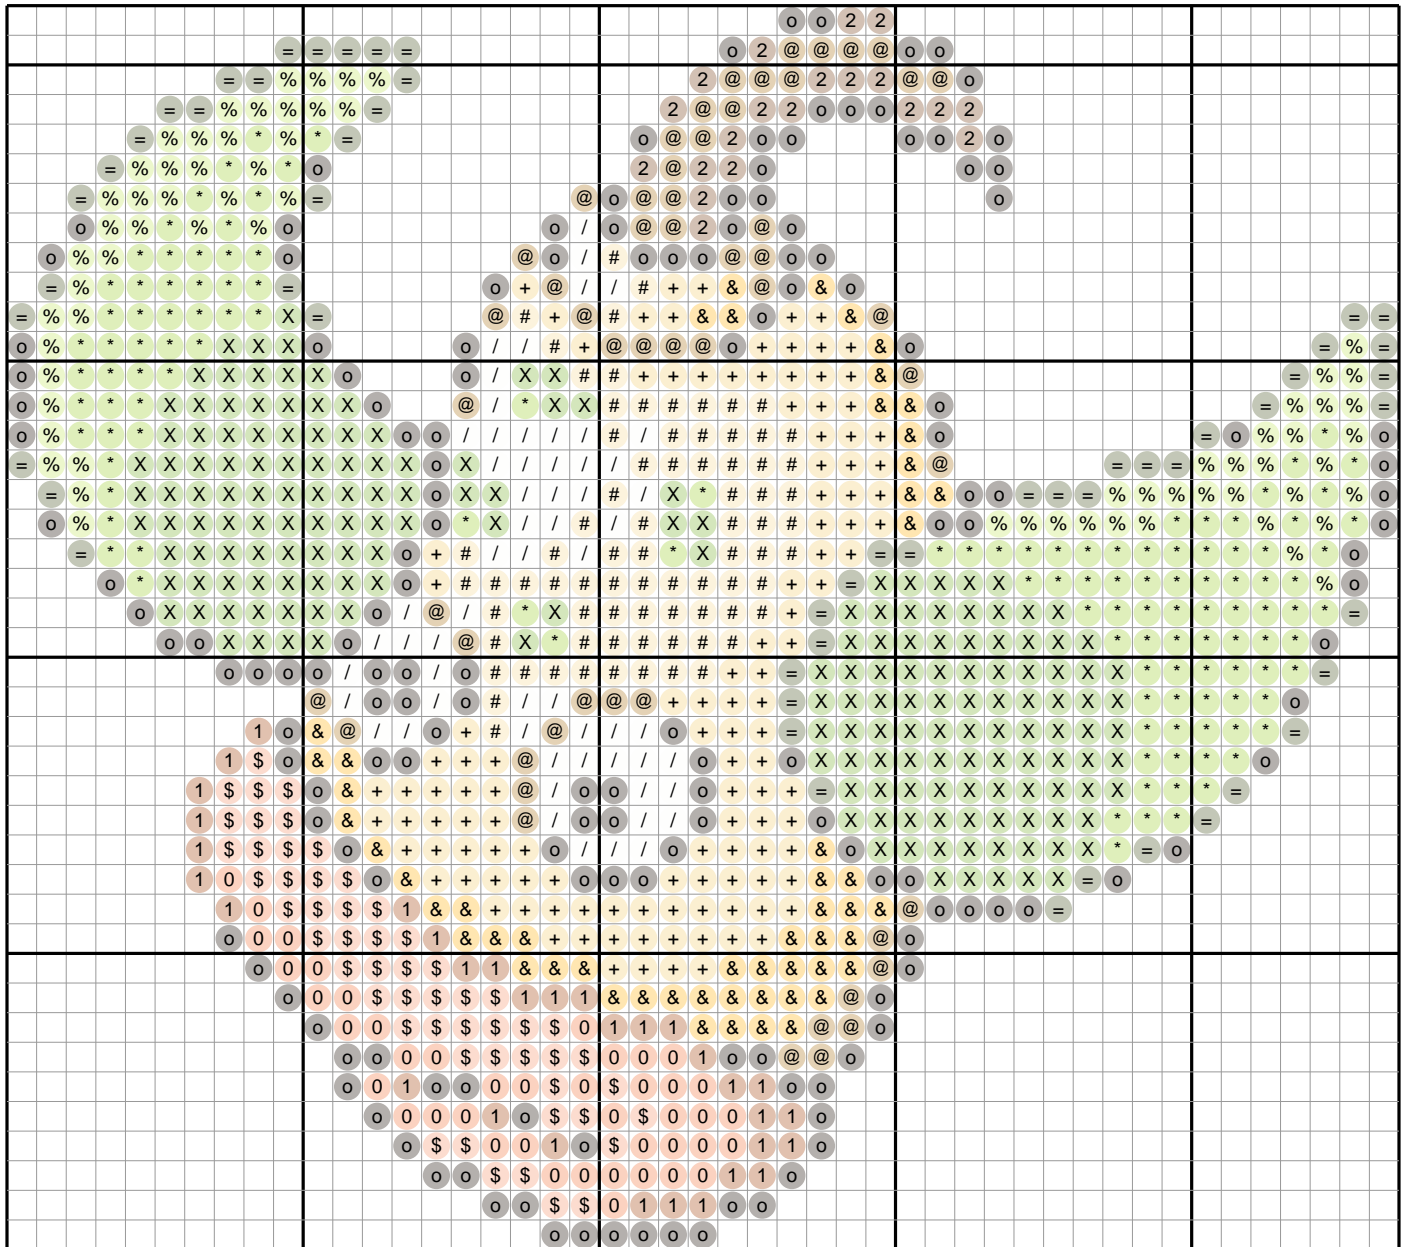

Weepinbell #0070 — Diamond Painting Chart

47 x 42 drills · 1121 drills · 14 DMC colors · 4.6 x 4.1 in at 2.5mm drills
ninpocket.net — free Pokemon diamond painting charts (round-drill symbols, DMC colors)

Drill Legend (DMC)

Sym	Color	DMC	Name	Drills
X		906	Parrot Green Md	193
o		3371	Black Brown	162
*		704	Chartreuse Bright	128
+		3821	Straw	118
#		3822	Straw Light	77
%		907	Parrot Green Lt	69
/		White	White	60
=		936	Avocado Grn V Dk	55
&		972	Canary Deep	55
\$		722	Orange Spice Light	55
@		782	Topaz Dark	54
0		721	Orange Spice Med	43
1		919	Red?Copper	32
2		433	Brown Med	20