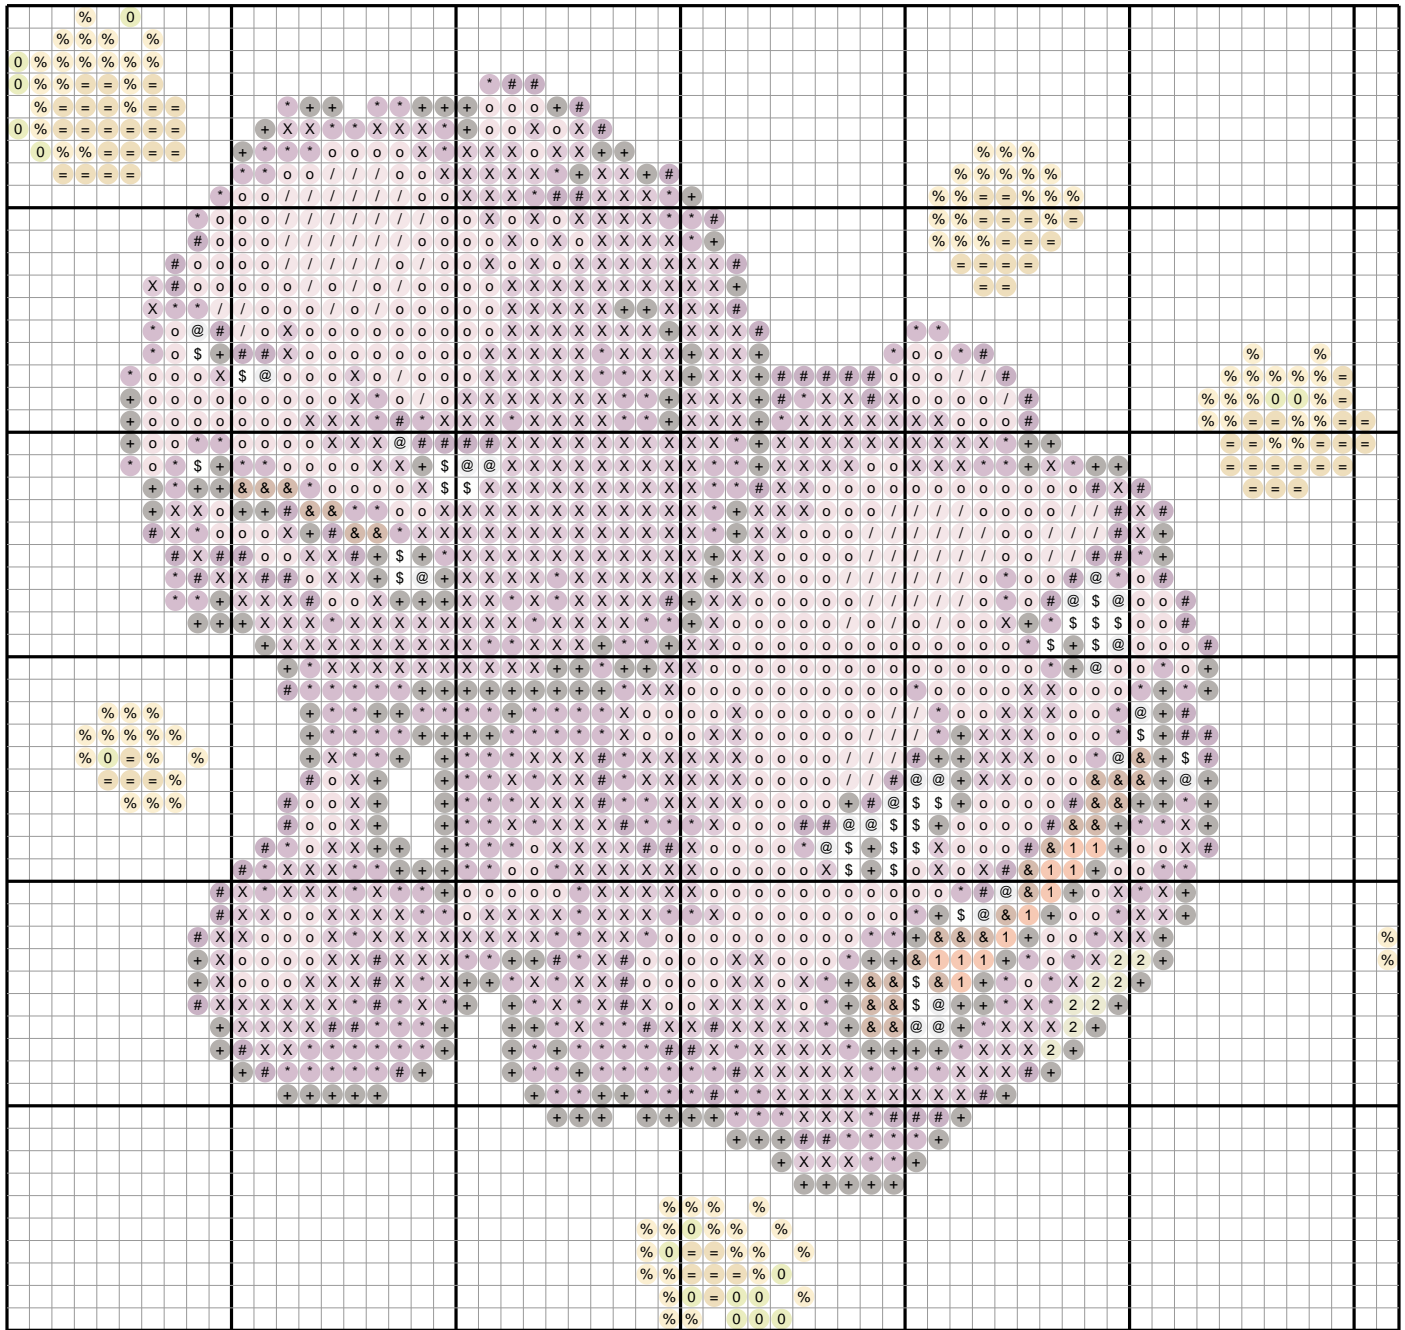

# Weezing #0110 — Diamond Painting Chart

62 x 59 drills · 1874 drills · 14 DMC colors · 6.1 x 5.8 in at 2.5mm drills  
ninpocket.net — free Pokemon diamond painting charts (round-drill symbols, DMC colors)

## Drill Legend (DMC)

Sym	Color	DMC	Name	Drills
X		553	Violet	516
o		3727	Antique Mauve Light	408
*		552	Violet Medium	258
+		3371	Black Brown	211
#		550	Violet Very Dark	115
%		3821	Straw	92
/		778	Antique Mauve Vy Lt	88
=		3852	Straw Very Dark	67
&		918	Red?Copper Dark	30
\$		White	White	28
@		415	Pearl Gray	25
0		166	Moss Green Md Lt	17
1		720	Orange Spice Dark	11
2		734	Olive Green Lt	8