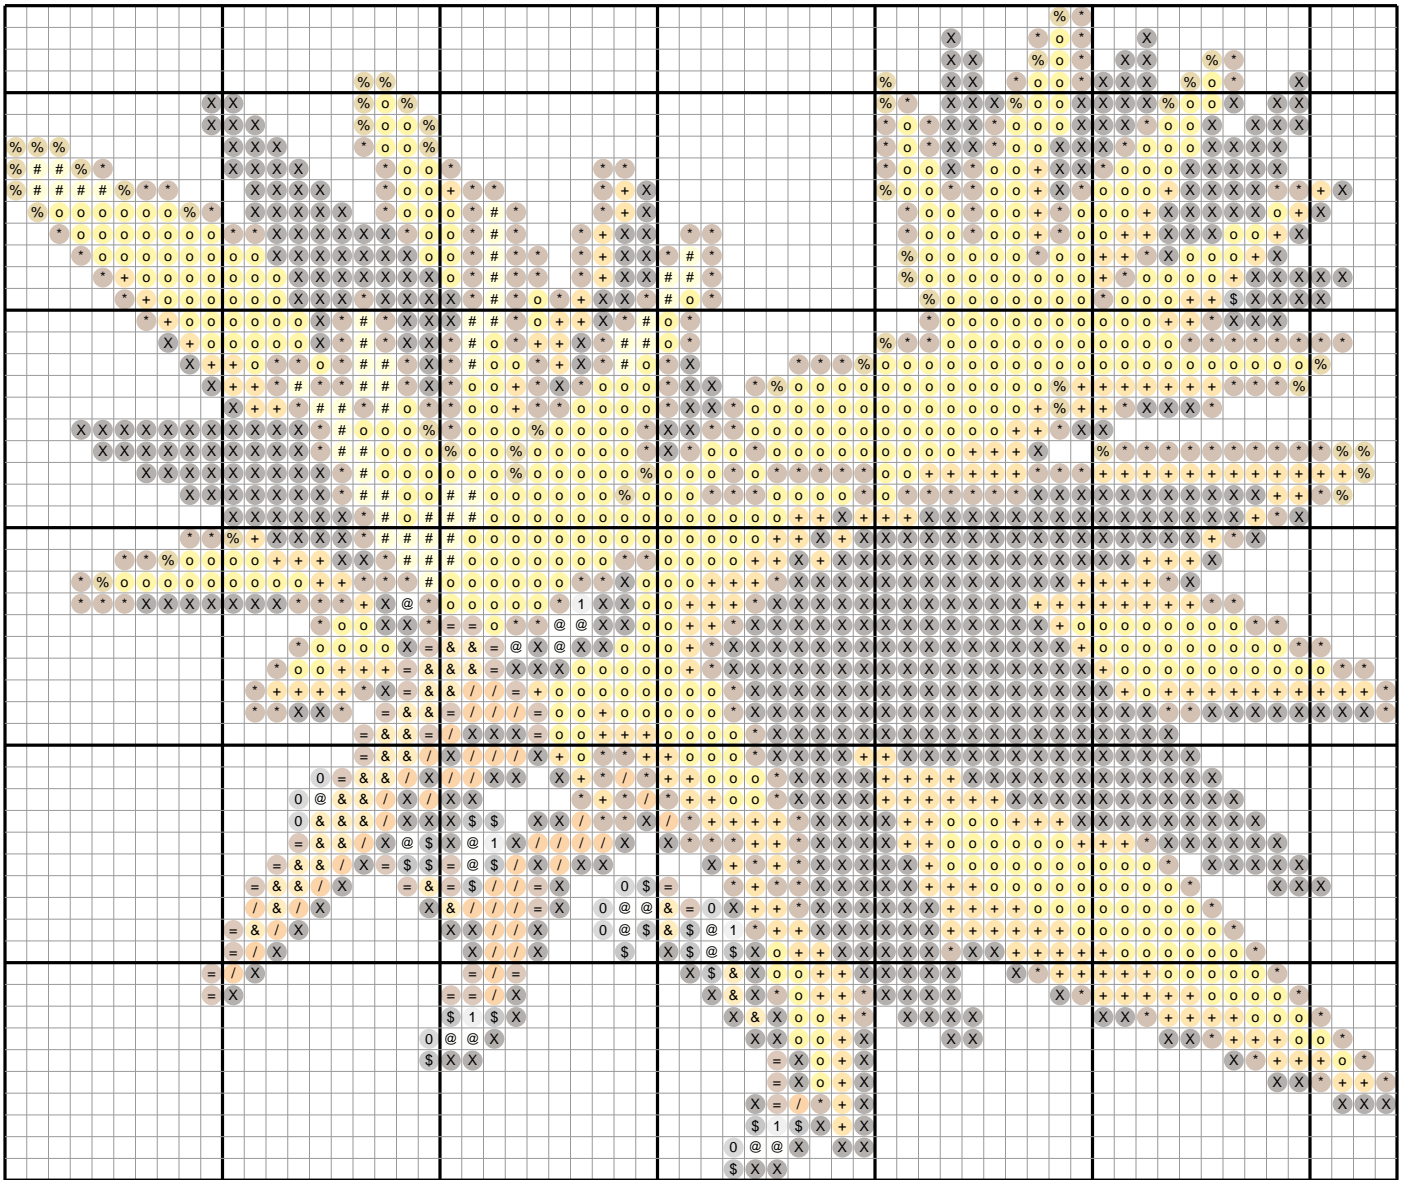

Zapdos #0145 — Diamond Painting Chart

64 x 54 drills · 1983 drills · 13 DMC colors · 6.3 x 5.3 in at 2.5mm drills
ninepocket.net — free Pokemon diamond painting charts (round-drill symbols, DMC colors)

Drill Legend (DMC)

Sym	Color	DMC	Name	Drills
X		3371	Black Brown	647
o		973	Canary Bright	530
*		433	Brown Med	285
+		972	Canary Deep	246
#		445	Lemon Light	53
%		680	Old Gold Dark	50
/		971	Pumpkin	46
=		434	Brown Light	38
&		725	Topaz Med Lt	35
\$		413	Pewter Gray Dark	21
@		White	White	18
0		414	Steel Gray Dk	9
1		415	Pearl Gray	5