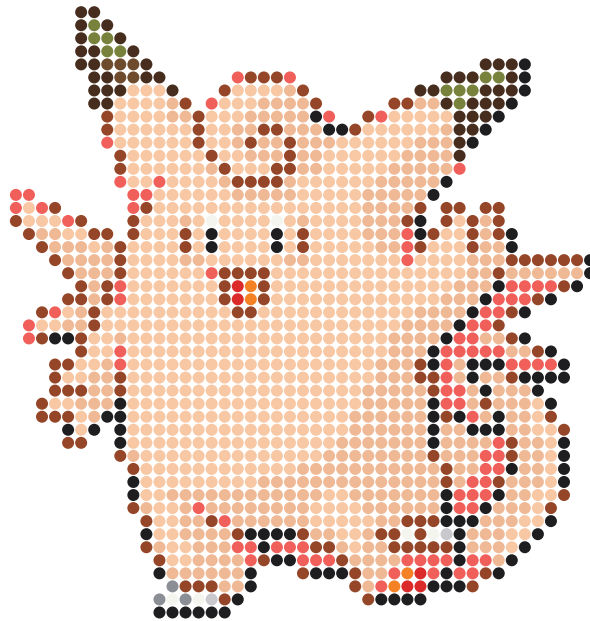

Clefable #0036 — Perler Bead Pattern

Source: PokeAPI sprite (Gen III) · 45 w x 47 h beads · 1359 beads · 13 colors

ninepocket.net — free Pokemon perler / fuse-bead patterns

Bead Legend (Perler)

Sym	Color	Bead	Name	Beads
X		P30	Peach	559
o		P31	Flesh	350
*		P29	Rust	163
+		P35	Black	115
#		P37	Hot Coral	91
%		P28	Dark Brown	45
/		P39	Olive	11
=		P01	White	6
&		P27	Brown	5
\$		P06	Red	5
@		P05	Orange	4
0		P33	Gray	3
1		P32	Light Gray	2

Finished Size (5mm beads)

45 x 47 beads = 8.9 x 9.3 in (22.5 x 23.5 cm)

Lay beads on a pegboard, then fuse with an iron under parchment paper. Bead colors are the nearest Perler match — swap freely.