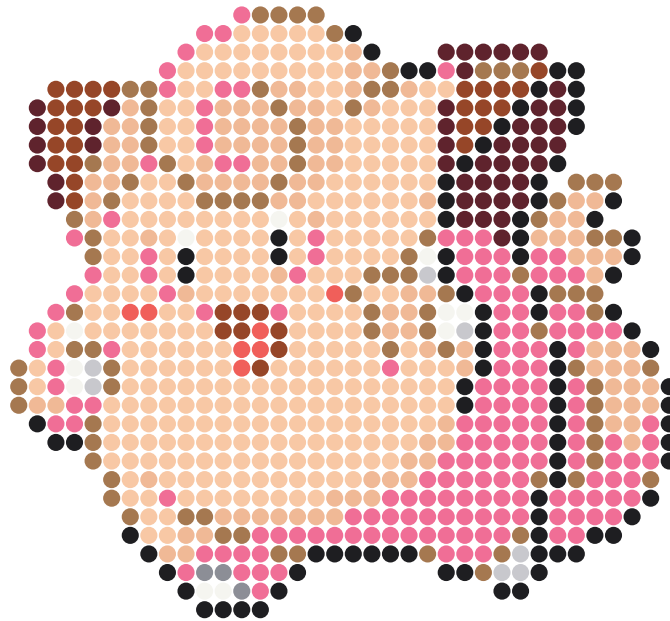

Cleairy #0035 — Perler Bead Pattern

Source: PokeAPI sprite (Gen III) · 36 w x 33 h beads · 881 beads · 11 colors

ninepocket.net — free Pokemon perler / fuse-bead patterns

Bead Legend (Perler)

Sym	Color	Bead	Name	Beads
X		P30	Peach	299
o		P10	Bubblemum	172
*		P31	Flesh	114
+		P26	Light Brown	95
#		P35	Black	93
%		P43	Maroon	46
/		P29	Rust	34
=		P01	White	11
&		P32	Light Gray	7
\$		P37	Hot Coral	7
@		P33	Gray	3

Finished Size (5mm beads)

36 x 33 beads = 7.1 x 6.5 in (18.0 x 16.5 cm)

Lay beads on a pegboard, then fuse with an iron under parchment paper. Bead colors are the nearest Perler match — swap freely.