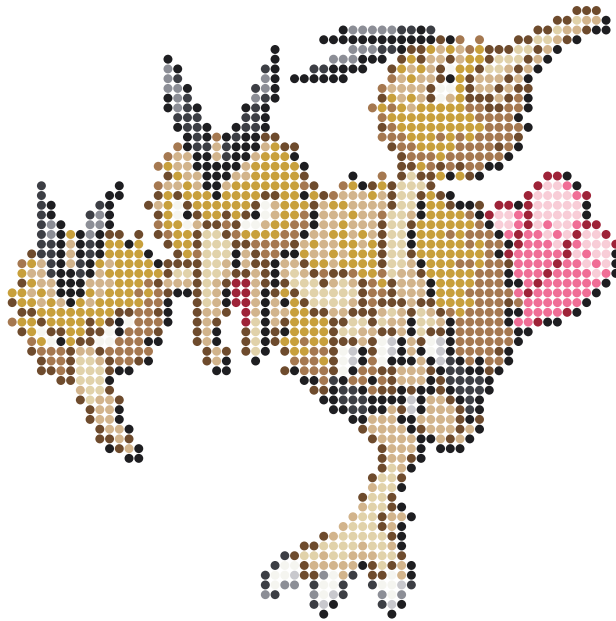

Dodrio #0085 — Perler Bead Pattern

Source: PokeAPI sprite (Gen III) · 63 w x 63 h beads · 1706 beads · 13 colors

ninepocket.net — free Pokemon perler / fuse-bead patterns

Bead Legend (Perler)

Sym	Color	Bead	Name	Beads
X	●	P35	Black	299
o	●	P27	Brown	278
*	●	P44	Gold	278
+	●	P25	Tan	241
#	●	P26	Light Brown	191
%	●	P38	Sand	121
/	●	P48	Charcoal	80
=	●	P10	Bubblegum	61
&	○	P01	White	38
\$	○	P36	Light Pink	37
@	●	P07	Cranberry	35
0	●	P33	Gray	33
1	○	P32	Light Gray	14

Finished Size (5mm beads)

63 x 63 beads = 12.4 x 12.4 in (31.5 x 31.5 cm)

Lay beads on a pegboard, then fuse with an iron under parchment paper. Bead colors are the nearest Perler match — swap freely.