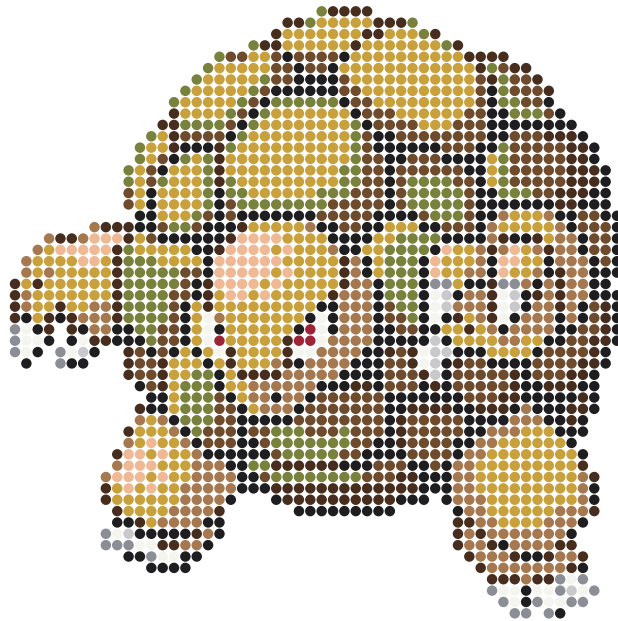

# Golem #0076 — Perler Bead Pattern

Source: PokeAPI sprite (Gen III) · 54 w x 54 h beads · 1943 beads · 11 colors

*ninepocket.net — free Pokemon perler / fuse-bead patterns*

## Bead Legend (Perler)

Sym	Color	Bead	Name	Beads
X		P44	Gold	483
o		P35	Black	413
*		P27	Brown	287
+		P28	Dark Brown	222
#		P26	Light Brown	209
%		P39	Olive	191
/		P31	Flesh	59
=		P01	White	37
&		P33	Gray	26
\$		P32	Light Gray	12
@		P07	Cranberry	4

## Finished Size (5mm beads)

54 x 54 beads = 10.6 x 10.6 in (27.0 x 27.0 cm)

*Lay beads on a pegboard, then fuse with an iron under parchment paper. Bead colors are the nearest Perler match — swap freely.*